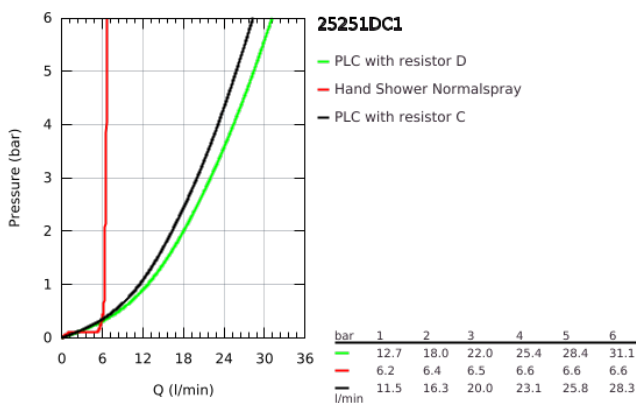

25 251 DC1 ESSENCE 4-HOLE BATH COMBINATION

PRODUCT DESCRIPTION

- Colour: supersteel
- GROHE SilkMove 35 mm ceramic cartridge
- with temperature limiter
- GROHE LongLife finish
- pre-assembled spout fixing
- single lever mixer operating element
- bath inlet with mousseur
- diverter bath/shower
- metal stick hand shower
- metal shower hose 2000 mm (always chrome for any colour of the set)
- flexible connection hoses
- connection for shower hose
- protected against backflow
- for use with 29 037

25 251 DC1 ESSENCE 4-HOLE BATH COMBINATION

SPARE PARTS, October 2020 – now

- 1: Lever (Spare part-nr. 46916DC0)
 - 2: Cartridge (Spare part-nr. 46374000)
 - 3: Tube (Spare part-nr. 07227000)
 - 4: Dirt strainer (Spare part-nr. 0700200M)
 - 5: Cone nut (Spare part-nr. 08864DC0)
 - 6: Spring (Spare part-nr. 00869000)
 - 7: Diverter knob (Spare part-nr. 46721DC0)
 - 8: Diverter (Spare part-nr. 45443000)
 - 8.1: Sealing washer Ø6 x Ø2 (Spare part-nr. 0128300M)
 - 8.2: Sealing washer (Spare part-nr. 0120500M)
 - 9: Repl. kit for shank fastening (Spare part-nr. 45444000)
 - 10: Non-return valve (Spare part-nr. 08565000)
 - 11: Tube (Spare part-nr. 07300000)
 - 12: Tube (Spare part-nr. 48018000)
 - 13: Mousseur (Spare part-nr. 13926000)
 - 14: Metal hose (Spare part-nr. 28146000)
 - 15: Socket Spanner (Spare part-nr. 19332000)*
- * Optional accessories