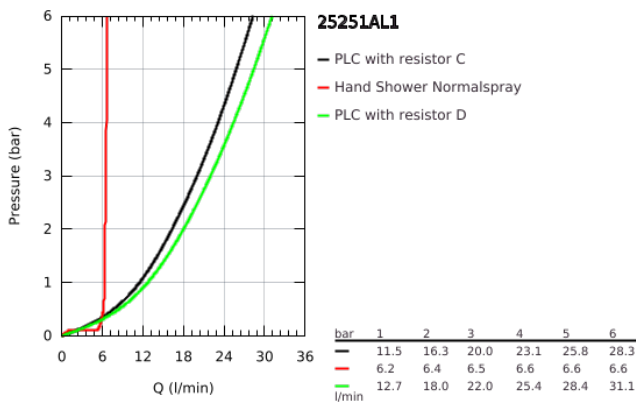

## 25 251 AL1 ESSENCE 4-HOLE BATH COMBINATION

### PRODUCT DESCRIPTION

- Colour: brushed hard graphite
- GROHE SilkMove 35 mm ceramic cartridge
- with temperature limiter
- GROHE LongLife finish
- pre-assembled spout fixing
- single lever mixer operating element
- bath inlet with mousseur
- diverter bath/shower
- metal stick hand shower
- metal shower hose 2000 mm (always chrome for any colour of the set)
- flexible connection hoses
- connection for shower hose
- protected against backflow
- for use with 29 037