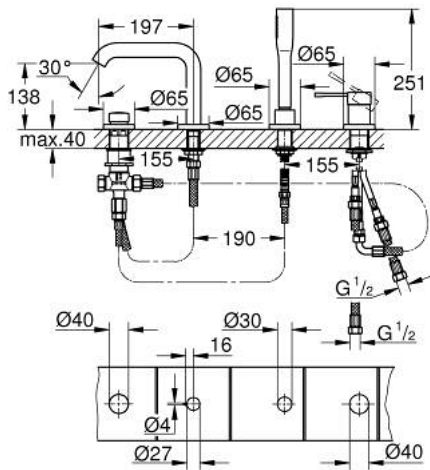

## 25 251 A01 ESSENCE 4-HOLE BATH COMBINATION

### PRODUCT DESCRIPTION

- Colour: hard graphite
- GROHE SilkMove 35 mm ceramic cartridge
- with temperature limiter
- GROHE LongLife finish
- pre-assembled spout fixing
- single lever mixer operating element
- bath inlet with mousseur
- diverter bath/shower
- metal stick hand shower
- metal shower hose 2000 mm (always chrome for any colour of the set)
- flexible connection hoses
- connection for shower hose
- protected against backflow
- for use with 29 037