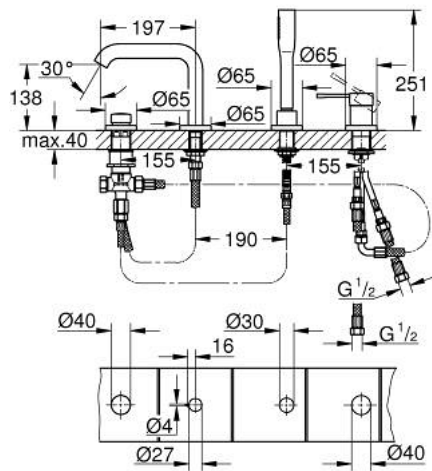

## 25 251 001 ESSENCE 4-HOLE BATH COMBINATION

### PRODUCT DESCRIPTION

- Colour: chrome
- GROHE SilkMove 35 mm ceramic cartridge
- with temperature limiter
- GROHE LongLife finish
- pre-assembled spout fixing
- single lever mixer operating element
- bath inlet with mousseur
- diverter bath/shower
- Stick hand shower
- metal shower hose 2000 mm (always chrome for any colour of the set)
- flexible connection hoses
- connection for shower hose
- protected against backflow
- for use with 29 037
- replaces Essence four-hole bath combination 19 578 xx1

### SPARE PARTS, August 2020 – now

- 1: Lever (Spare part-nr. 46916000)
  - 2: Cartridge (Spare part-nr. 46374000)
  - 3: Tube (Spare part-nr. 07227000)
  - 4: Dirt strainer (Spare part-nr. 0700200M)
  - 5: Cone nut (Spare part-nr. 08864000)
  - 6: Spring (Spare part-nr. 00869000)
  - 7: Diverter knob (Spare part-nr. 46721000)
  - 8: Diverter (Spare part-nr. 45443000)
  - 8.1: Sealing washer Ø6 x Ø2 (Spare part-nr. 0128300M)
  - 8.2: Sealing washer (Spare part-nr. 0120500M)
  - 9: Repl. kit for shank fastening (Spare part-nr. 45444000)
  - 10: Non-return valve (Spare part-nr. 08565000)
  - 11: Tube (Spare part-nr. 07300000)
  - 12: Tube (Spare part-nr. 48018000)
  - 13: Mousseur (Spare part-nr. 13926000)
  - 14: Metal hose (Spare part-nr. 28146000)
  - 15: Socket Spanner (Spare part-nr. 19332000)\*
- \* Optional accessories