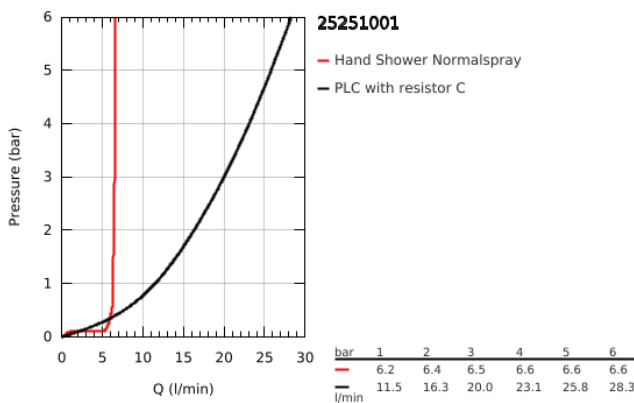

25 251 001 ESSENCE 4-HOLE BATH COMBINATION

PRODUCT DESCRIPTION

- Colour: chrome
- GROHE SilkMove 35 mm ceramic cartridge
- with temperature limiter
- GROHE LongLife finish
- pre-assembled spout fixing
- single lever mixer operating element
- bath inlet with mousseur
- diverter bath/shower
- Stick hand shower
- metal shower hose 2000 mm (always chrome for any colour of the set)
- flexible connection hoses
- connection for shower hose
- protected against backflow
- for use with 29 037

25 251 001 ESSENCE 4-HOLE BATH COMBINATION

SPARE PARTS, August 2020 – now

- 1: Lever (Spare part-nr. 46916000)
 - 2: Cartridge (Spare part-nr. 46374000)
 - 3: Tube (Spare part-nr. 07227000)
 - 4: Dirt strainer (Spare part-nr. 0700200M)
 - 5: Cone nut (Spare part-nr. 08864000)
 - 6: Spring (Spare part-nr. 00869000)
 - 7: Diverter knob (Spare part-nr. 46721000)
 - 8: Diverter (Spare part-nr. 45443000)
 - 8.1: Sealing washer $\varnothing 6 \times \varnothing 2$ (Spare part-nr. 0128300M)
 - 8.2: Sealing washer (Spare part-nr. 0120500M)
 - 9: Repl. kit for shank fastening (Spare part-nr. 45444000)
 - 10: Non-return valve (Spare part-nr. 08565000)
 - 11: Tube (Spare part-nr. 07300000)
 - 12: Tube (Spare part-nr. 48018000)
 - 13: Mousseur (Spare part-nr. 13926000)
 - 14: Metal hose (Spare part-nr. 28146000)
 - 15: Socket Spanner (Spare part-nr. 19332000)*
- * Optional accessories