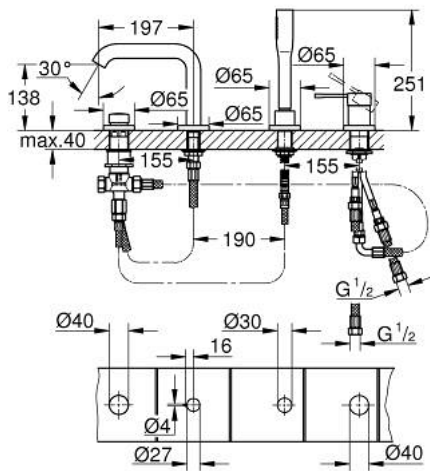

25 251 001 ESSENCE 4-HOLE BATH COMBINATION

PRODUCT DESCRIPTION

- Colour: chrome
- GROHE SilkMove 35 mm ceramic cartridge
- with temperature limiter
- GROHE LongLife finish
- pre-assembled spout fixing
- single lever mixer operating element
- bath inlet with mousseur
- diverter bath/shower
- Stick hand shower
- metal shower hose 2000 mm (always chrome for any colour of the set)
- flexible connection hoses
- connection for shower hose
- protected against backflow
- for use with 29 037

25 251 001 ESSENCE 4-HOLE BATH COMBINATION

SPARE PARTS, August 2020 – now

- 1: Lever (Spare part-nr. 46916000)
 - 2: Cartridge (Spare part-nr. 46374000)
 - 3: Tube (Spare part-nr. 07227000)
 - 4: Dirt strainer (Spare part-nr. 0700200M)
 - 5: Cone nut (Spare part-nr. 08864000)
 - 6: Spring (Spare part-nr. 00869000)
 - 7: Diverter knob (Spare part-nr. 46721000)
 - 8: Diverter (Spare part-nr. 45443000)
 - 8.1: Sealing washer $\varnothing 6 \times \varnothing 2$ (Spare part-nr. 0128300M)
 - 8.2: Sealing washer (Spare part-nr. 0120500M)
 - 9: Repl. kit for shank fastening (Spare part-nr. 45444000)
 - 10: Non-return valve (Spare part-nr. 08565000)
 - 11: Tube (Spare part-nr. 07300000)
 - 12: Tube (Spare part-nr. 48018000)
 - 13: Mousseur (Spare part-nr. 13926000)
 - 14: Metal hose (Spare part-nr. 28146000)
 - 15: Socket Spanner (Spare part-nr. 19332000)*
- * Optional accessories