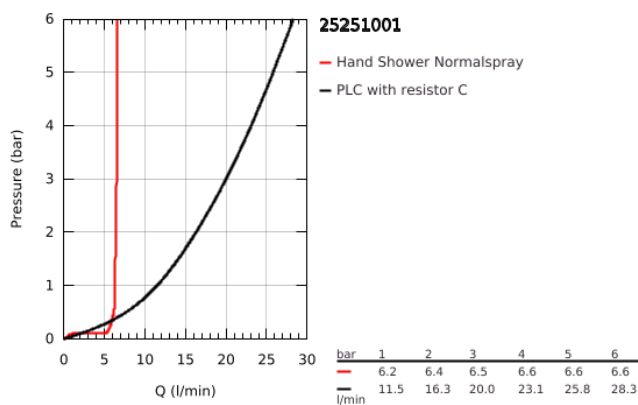

### PRODUCT DESCRIPTION

- Colour: chrome
- GROHE SilkMove 35 mm ceramic cartridge
- with temperature limiter
- GROHE LongLife finish
- pre-assembled spout fixing
- single lever mixer operating element
- bath inlet with mousseur
- diverter bath/shower
- Stick hand shower
- metal shower hose 2000 mm (always chrome for any colour of the set)
- flexible connection hoses
- connection for shower hose
- protected against backflow
- for use with 29 037
- replaces Essence four-hole bath combination 19 578 xx1