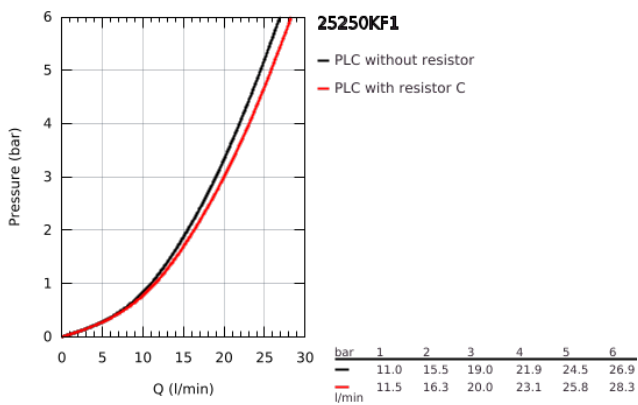

25 250 KF1 ESSENCE SINGLE-LEVER BATH MIXER 1/2"

PRODUCT DESCRIPTION

- Colour: phantom black
- wall mounted
- GROHE SilkMove 35 mm ceramic cartridge
- with temperature limiter
- automatic diverter: bath/shower
- mousseur
- 1/2" shower outlet
- integrated non-return valve
- S-unions
- protected against backflow

25 250 KF1 ESSENCE SINGLE-LEVER BATH MIXER 1/2"

SPARE PARTS, March 2022 – now

- 1: Lever (Spare part-nr. 46916KF0)
- 2: Screw coupling (Spare part-nr. 46460000)
- 3: Cartridge (Spare part-nr. 46374000)
- 4: S-union (Spare part-nr. 12662KF0)
- 5: Screw connection 1/2" (Spare part-nr. 45044KF0)
- 6: Diverter (Spare part-nr. 46920KF0)
- 7: Non-return valve (Spare part-nr. 08565000)
- 8: Mousseur (Spare part-nr. 13926000)
- 9: Extension 3/4", 20 mm (Spare part-nr. 0713000M)*
- 10: Special spanner (Spare part-nr. 19377000)*