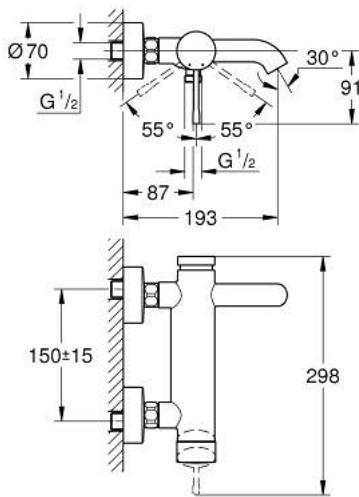

25 250 KF1 ESSENCE SINGLE-LEVER BATH MIXER 1/2"

PRODUCT DESCRIPTION

- Colour: phantom black
- wall mounted
- GROHE SilkMove 35 mm ceramic cartridge
- with temperature limiter
- automatic diverter: bath/shower
- mousseur
- 1/2" shower outlet
- integrated non-return valve
- S-unions
- protected against backflow

25 250 KF1 ESSENCE SINGLE-LEVER BATH MIXER 1/2"

SPARE PARTS, March 2022 – now

- 1: Lever (Spare part-nr. 46916KF0)
- 2: Screw coupling (Spare part-nr. 46460000)
- 3: Cartridge (Spare part-nr. 46374000)
- 4: S-union (Spare part-nr. 12662KF0)
- 5: Screw connection 1/2" (Spare part-nr. 45044KF0)
- 6: Diverter (Spare part-nr. 46920KF0)
- 7: Non-return valve (Spare part-nr. 08565000)
- 8: Mousseur (Spare part-nr. 13926000)
- 9: Extension 3/4", 20 mm (Spare part-nr. 0713000M)*
- 10: Special spanner (Spare part-nr. 19377000)*