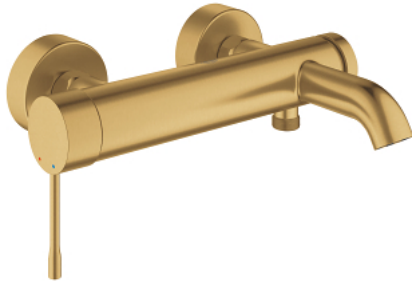

25 250 GN1 ESSENCE SINGLE-LEVER BATH MIXER 1/2"

PRODUCT DESCRIPTION

- Colour: brushed cool sunrise
- wall mounted
- GROHE SilkMove 35 mm ceramic cartridge
- with temperature limiter
- GROHE LongLife finish
- automatic diverter: bath/shower
- mousseur
- 1/2" shower outlet
- integrated non-return valve
- S-unions
- protected against backflow