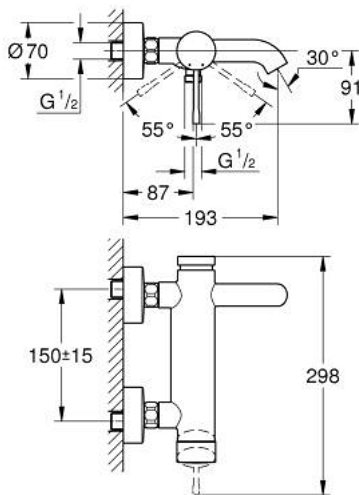

25 250 GL1 ESSENCE SINGLE-LEVER BATH MIXER 1/2"

PRODUCT DESCRIPTION

- Colour: cool sunrise
- wall mounted
- GROHE SilkMove 35 mm ceramic cartridge
- with temperature limiter
- GROHE LongLife finish
- automatic diverter: bath/shower
- mousseur
- 1/2" shower outlet
- integrated non-return valve
- S-unions
- protected against backflow