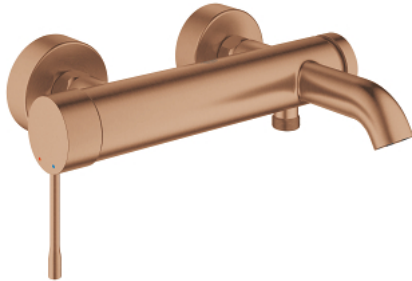

25 250 DL1 ESSENCE SINGLE-LEVER BATH MIXER 1/2"

PRODUCT DESCRIPTION

- Colour: brushed warm sunset
- wall mounted
- GROHE SilkMove 35 mm ceramic cartridge
- with temperature limiter
- GROHE LongLife finish
- automatic diverter: bath/shower
- mousseur
- 1/2" shower outlet
- integrated non-return valve
- S-unions
- protected against backflow