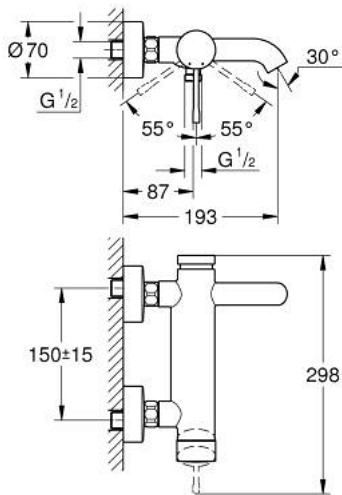

25 250 DL1 ESSENCE SINGLE-LEVER BATH MIXER 1/2"

PRODUCT DESCRIPTION

- Colour: brushed warm sunset
- wall mounted
- GROHE SilkMove 35 mm ceramic cartridge
- with temperature limiter
- GROHE LongLife finish
- automatic diverter: bath/shower
- mousseur
- 1/2" shower outlet
- integrated non-return valve
- S-unions
- protected against backflow