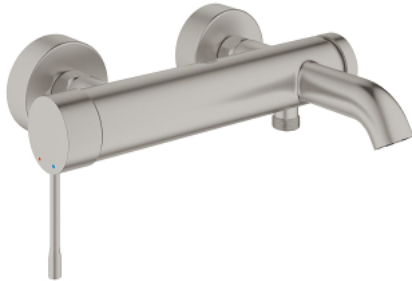

25 250 DC1 ESSENCE SINGLE-LEVER BATH MIXER 1/2"

PRODUCT DESCRIPTION

- Colour: supersteel
- wall mounted
- GROHE SilkMove 35 mm ceramic cartridge
- with temperature limiter
- GROHE LongLife finish
- automatic diverter: bath/shower
- mousseur
- 1/2" shower outlet
- integrated non-return valve
- S-unions
- protected against backflow

25 250 DC1 ESSENCE SINGLE-LEVER BATH MIXER 1/2"

SPARE PARTS, October 2020 – now

- 1: Lever (Spare part-nr. 46916DC0)
- 2: Screw coupling (Spare part-nr. 46460000)
- 3: Cartridge (Spare part-nr. 46374000)
- 4: S-union (Spare part-nr. 12662DC0)
- 5: Screw connection 1/2" (Spare part-nr. 45044DC0)
- 6: Diverter (Spare part-nr. 46920DC0)
- 7: Non-return valve (Spare part-nr. 08565000)
- 8: Mousseur (Spare part-nr. 13926000)
- 9: Extension 3/4", 20 mm (Spare part-nr. 0713000M)*
- 10: Special spanner (Spare part-nr. 19377000)*