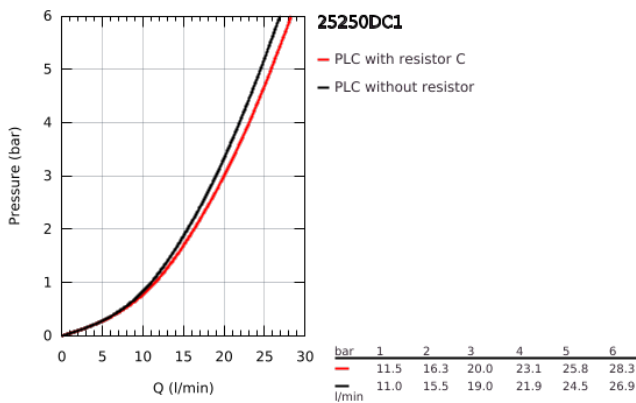

25 250 DC1 ESSENCE SINGLE-LEVER BATH MIXER 1/2"

PRODUCT DESCRIPTION

- Colour: supersteel
- wall mounted
- GROHE SilkMove 35 mm ceramic cartridge
- with temperature limiter
- GROHE LongLife finish
- automatic diverter: bath/shower
- mousseur
- 1/2" shower outlet
- integrated non-return valve
- S-unions
- protected against backflow

25 250 DC1 ESSENCE SINGLE-LEVER BATH MIXER 1/2"

SPARE PARTS, October 2020 – now

- 1: Lever (Spare part-nr. 46916DC0)
- 2: Screw coupling (Spare part-nr. 46460000)
- 3: Cartridge (Spare part-nr. 46374000)
- 4: S-union (Spare part-nr. 12662DC0)
- 5: Screw connection 1/2" (Spare part-nr. 45044DC0)
- 6: Diverter (Spare part-nr. 46920DC0)
- 7: Non-return valve (Spare part-nr. 08565000)
- 8: Mousseur (Spare part-nr. 13926000)
- 9: Extension 3/4", 20 mm (Spare part-nr. 0713000M)*
- 10: Special spanner (Spare part-nr. 19377000)*