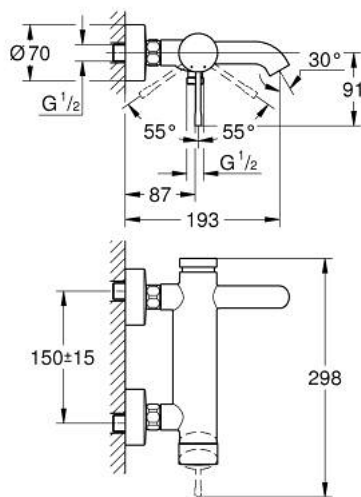

## 25 250 DA1 ESSENCE SINGLE-LEVER BATH MIXER 1/2"

### PRODUCT DESCRIPTION

- Colour: warm sunset
- wall mounted
- GROHE SilkMove 35 mm ceramic cartridge
- with temperature limiter
- GROHE LongLife finish
- automatic diverter: bath/shower
- mousseur
- 1/2" shower outlet
- integrated non-return valve
- S-unions
- protected against backflow