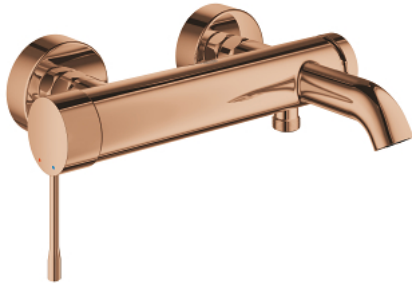

## 25 250 DA1 ESSENCE SINGLE-LEVER BATH MIXER 1/2"

### PRODUCT DESCRIPTION

- Colour: warm sunset
- wall mounted
- GROHE SilkMove 35 mm ceramic cartridge
- with temperature limiter
- GROHE LongLife finish
- automatic diverter: bath/shower
- mousseur
- 1/2" shower outlet
- integrated non-return valve
- S-unions
- protected against backflow