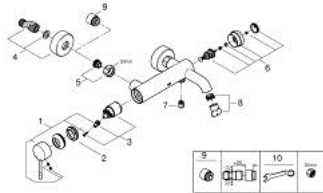

25 250 AL1 ESSENCE SINGLE-LEVER BATH MIXER 1/2"

PRODUCT DESCRIPTION

- Colour: brushed hard graphite
- wall mounted
- GROHE SilkMove 35 mm ceramic cartridge
- with temperature limiter
- GROHE LongLife finish
- automatic diverter: bath/shower
- mousseur
- 1/2" shower outlet
- integrated non-return valve
- S-unions
- protected against backflow

25 250 AL1 ESSENCE SINGLE-LEVER BATH MIXER 1/2"

SPARE PARTS, October 2020 – now

- 1: Lever (Spare part-nr. 46916AL0)
- 2: Screw coupling (Spare part-nr. 46460000)
- 3: Cartridge (Spare part-nr. 46374000)
- 4: S-union (Spare part-nr. 12662AL0)
- 5: Screw connection 1/2" (Spare part-nr. 45044AL0)
- 6: Diverter (Spare part-nr. 46920AL0)
- 7: Non-return valve (Spare part-nr. 08565000)
- 8: Mousseur (Spare part-nr. 13926000)
- 9: Extension 3/4", 20 mm (Spare part-nr. 0713000M)*
- 10: Special spanner (Spare part-nr. 19377000)*