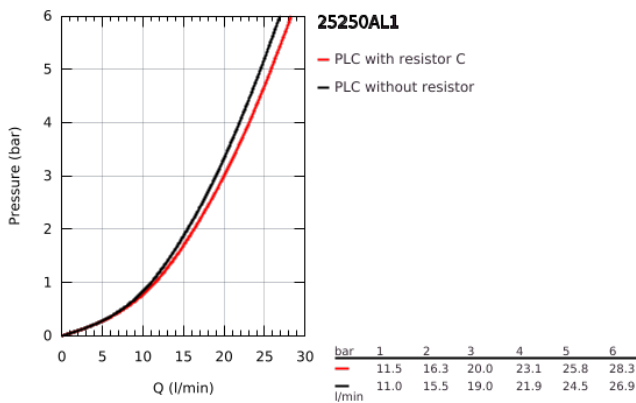

25 250 AL1 ESSENCE SINGLE-LEVER BATH MIXER 1/2"

PRODUCT DESCRIPTION

- Colour: brushed hard graphite
- wall mounted
- GROHE SilkMove 35 mm ceramic cartridge
- with temperature limiter
- GROHE LongLife finish
- automatic diverter: bath/shower
- mousseur
- 1/2" shower outlet
- integrated non-return valve
- S-unions
- protected against backflow

25 250 AL1 ESSENCE SINGLE-LEVER BATH MIXER 1/2"

SPARE PARTS, October 2020 – now

- 1: Lever (Spare part-nr. 46916AL0)
- 2: Screw coupling (Spare part-nr. 46460000)
- 3: Cartridge (Spare part-nr. 46374000)
- 4: S-union (Spare part-nr. 12662AL0)
- 5: Screw connection 1/2" (Spare part-nr. 45044AL0)
- 6: Diverter (Spare part-nr. 46920AL0)
- 7: Non-return valve (Spare part-nr. 08565000)
- 8: Mousseur (Spare part-nr. 13926000)
- 9: Extension 3/4", 20 mm (Spare part-nr. 0713000M)*
- 10: Special spanner (Spare part-nr. 19377000)*