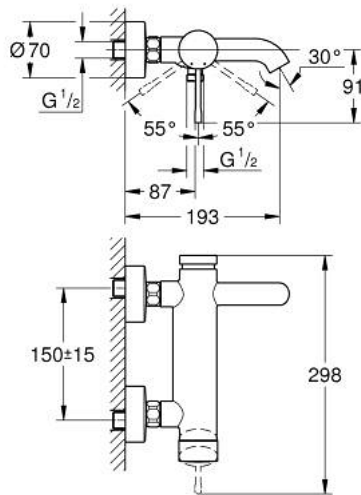

25 250 AL1 ESSENCE SINGLE-LEVER BATH MIXER 1/2"

PRODUCT DESCRIPTION

- Colour: brushed hard graphite
- wall mounted
- GROHE SilkMove 35 mm ceramic cartridge
- with temperature limiter
- GROHE LongLife finish
- automatic diverter: bath/shower
- mousseur
- 1/2" shower outlet
- integrated non-return valve
- S-unions
- protected against backflow

25 250 AL1 ESSENCE SINGLE-LEVER BATH MIXER 1/2"

SPARE PARTS, October 2020 – now

- 1: Lever (Spare part-nr. 46916AL0)
- 2: Screw coupling (Spare part-nr. 46460000)
- 3: Cartridge (Spare part-nr. 46374000)
- 4: S-union (Spare part-nr. 12662AL0)
- 5: Screw connection 1/2" (Spare part-nr. 45044AL0)
- 6: Diverter (Spare part-nr. 46920AL0)
- 7: Non-return valve (Spare part-nr. 08565000)
- 8: Mousseur (Spare part-nr. 13926000)
- 9: Extension 3/4", 20 mm (Spare part-nr. 0713000M)*
- 10: Special spanner (Spare part-nr. 19377000)*