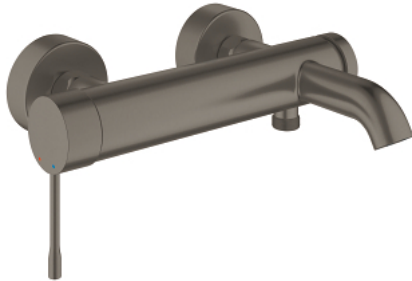

25 250 AL1 ESSENCE SINGLE-LEVER BATH MIXER 1/2"

PRODUCT DESCRIPTION

- Colour: brushed hard graphite
- wall mounted
- GROHE SilkMove 35 mm ceramic cartridge
- with temperature limiter
- GROHE LongLife finish
- automatic diverter: bath/shower
- mousseur
- 1/2" shower outlet
- integrated non-return valve
- S-unions
- protected against backflow

25 250 AL1 ESSENCE SINGLE-LEVER BATH MIXER 1/2"

SPARE PARTS, October 2020 – now

- 1: Lever (Spare part-nr. 46916AL0)
- 2: Screw coupling (Spare part-nr. 46460000)
- 3: Cartridge (Spare part-nr. 46374000)
- 4: S-union (Spare part-nr. 12662AL0)
- 5: Screw connection 1/2" (Spare part-nr. 45044AL0)
- 6: Diverter (Spare part-nr. 46920AL0)
- 7: Non-return valve (Spare part-nr. 08565000)
- 8: Mousseur (Spare part-nr. 13926000)
- 9: Extension 3/4", 20 mm (Spare part-nr. 0713000M)*
- 10: Special spanner (Spare part-nr. 19377000)*