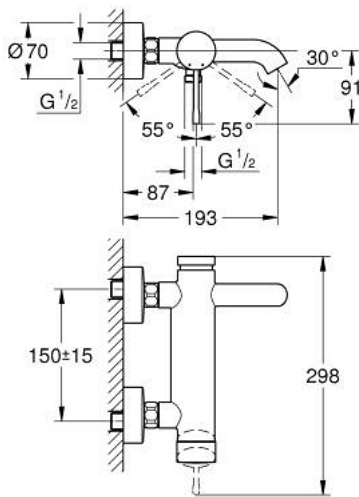

25 250 A01 **ESSENCE SINGLE-LEVER BATH MIXER 1/2"**

PRODUCT DESCRIPTION

- Colour: hard graphite
- wall mounted
- GROHE SilkMove 35 mm ceramic cartridge
- with temperature limiter
- GROHE LongLife finish
- automatic diverter: bath/shower
- mousseur
- 1/2" shower outlet
- integrated non-return valve
- S-unions
- protected against backflow