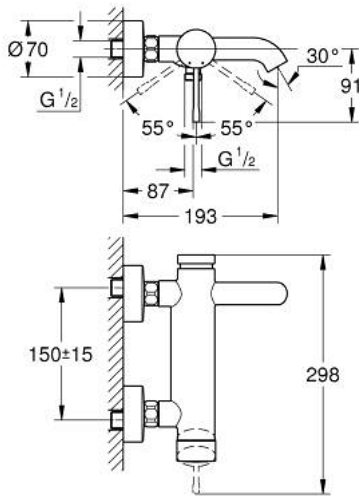

25 250 001 **ESSENCE SINGLE-LEVER BATH MIXER 1/2"**

PRODUCT DESCRIPTION

- Colour: chrome
- wall mounted
- GROHE SilkMove 35 mm ceramic cartridge
- with temperature limiter
- GROHE LongLife finish
- automatic diverter: bath/shower
- mousseur
- 1/2" shower outlet
- integrated non-return valve
- S-unions
- protected against backflow

25 250 001 ESSENCE SINGLE-LEVER BATH MIXER 1/2"

SPARE PARTS, August 2020 – now

- 1: Lever (Spare part-nr. 46916000)
- 2: Screw coupling (Spare part-nr. 46460000)
- 3: Cartridge (Spare part-nr. 46374000)
- 4: S-union (Spare part-nr. 12662000)
- 5: Screw connection 1/2" (Spare part-nr. 45044000)
- 6: Diverter (Spare part-nr. 46920000)
- 7: Non-return valve (Spare part-nr. 08565000)
- 8: Mousseur (Spare part-nr. 13926000)
- 9: Extension 3/4", 20 mm (Spare part-nr. 0713000M)*
- 10: Special spanner (Spare part-nr. 19377000)*