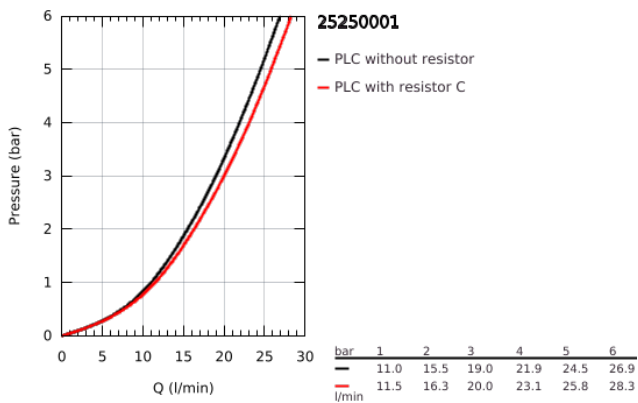

## 25 250 001 ESSENCE SINGLE-LEVER BATH MIXER 1/2"

### PRODUCT DESCRIPTION

- Colour: chrome
- wall mounted
- GROHE SilkMove 35 mm ceramic cartridge
- with temperature limiter
- GROHE LongLife finish
- automatic diverter: bath/shower
- mousseur
- 1/2" shower outlet
- integrated non-return valve
- S-unions
- protected against backflow
- replaces Essence bath mixer 33 624 xx1