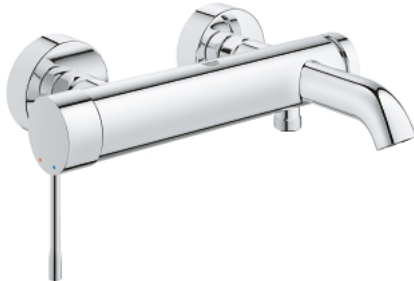

25 250 001 **ESSENCE SINGLE-LEVER BATH MIXER 1/2"**

PRODUCT DESCRIPTION

- Colour: chrome
- wall mounted
- GROHE SilkMove 35 mm ceramic cartridge
- with temperature limiter
- GROHE LongLife finish
- automatic diverter: bath/shower
- mousseur
- 1/2" shower outlet
- integrated non-return valve
- S-unions
- protected against backflow

25 250 001 ESSENCE SINGLE-LEVER BATH MIXER 1/2"

SPARE PARTS, August 2020 – now

- 1: Lever (Spare part-nr. 46916000)
- 2: Screw coupling (Spare part-nr. 46460000)
- 3: Cartridge (Spare part-nr. 46374000)
- 4: S-union (Spare part-nr. 12662000)
- 5: Screw connection 1/2" (Spare part-nr. 45044000)
- 6: Diverter (Spare part-nr. 46920000)
- 7: Non-return valve (Spare part-nr. 08565000)
- 8: Mousseur (Spare part-nr. 13926000)
- 9: Extension 3/4", 20 mm (Spare part-nr. 0713000M)*
- 10: Special spanner (Spare part-nr. 19377000)*