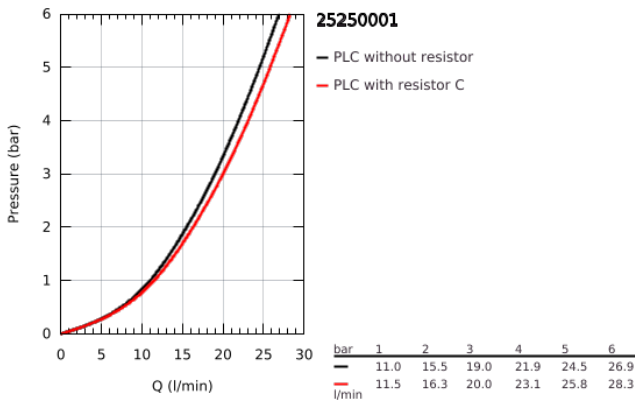

25 250 001 **ESSENCE SINGLE-LEVER BATH MIXER 1/2"**

PRODUCT DESCRIPTION

- Colour: chrome
- wall mounted
- GROHE SilkMove 35 mm ceramic cartridge
- with temperature limiter
- GROHE LongLife finish
- automatic diverter: bath/shower
- mousseur
- 1/2" shower outlet
- integrated non-return valve
- S-unions
- protected against backflow

25 250 001 ESSENCE SINGLE-LEVER BATH MIXER 1/2"

SPARE PARTS, August 2020 – now

- 1: Lever (Spare part-nr. 46916000)
- 2: Screw coupling (Spare part-nr. 46460000)
- 3: Cartridge (Spare part-nr. 46374000)
- 4: S-union (Spare part-nr. 12662000)
- 5: Screw connection 1/2" (Spare part-nr. 45044000)
- 6: Diverter (Spare part-nr. 46920000)
- 7: Non-return valve (Spare part-nr. 08565000)
- 8: Mousseur (Spare part-nr. 13926000)
- 9: Extension 3/4", 20 mm (Spare part-nr. 0713000M)*
- 10: Special spanner (Spare part-nr. 19377000)*