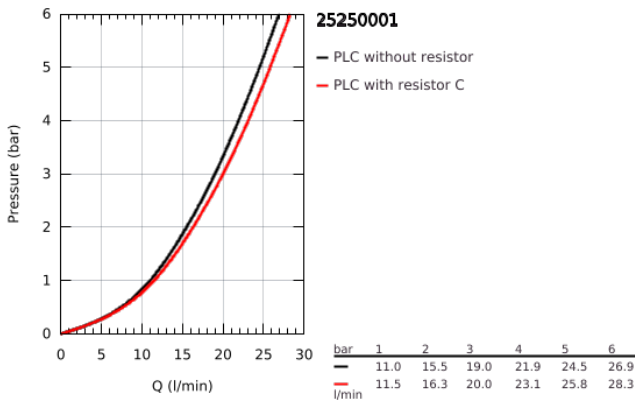

25 250 001 **ESSENCE SINGLE-LEVER BATH MIXER 1/2"**

PRODUCT DESCRIPTION

- Colour: chrome
- wall mounted
- GROHE SilkMove 35 mm ceramic cartridge
- with temperature limiter
- GROHE LongLife finish
- automatic diverter: bath/shower
- mousseur
- 1/2" shower outlet
- integrated non-return valve
- S-unions
- protected against backflow

25 250 001 ESSENCE SINGLE-LEVER BATH MIXER 1/2"

SPARE PARTS, August 2020 – now

- 1: Lever (Spare part-nr. 46916000)
- 2: Screw coupling (Spare part-nr. 46460000)
- 3: Cartridge (Spare part-nr. 46374000)
- 4: S-union (Spare part-nr. 12662000)
- 5: Screw connection 1/2" (Spare part-nr. 45044000)
- 6: Diverter (Spare part-nr. 46920000)
- 7: Non-return valve (Spare part-nr. 08565000)
- 8: Mousseur (Spare part-nr. 13926000)
- 9: Extension 3/4", 20 mm (Spare part-nr. 0713000M)*
- 10: Special spanner (Spare part-nr. 19377000)*