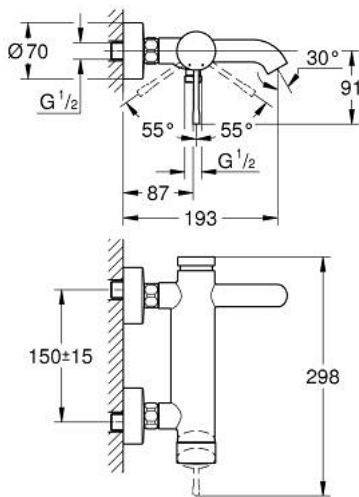

## 25 250 001 ESSENCE SINGLE-LEVER BATH MIXER 1/2"

### PRODUCT DESCRIPTION

- Colour: chrome
- wall mounted
- GROHE SilkMove 35 mm ceramic cartridge
- with temperature limiter
- GROHE LongLife finish
- automatic diverter: bath/shower
- mousseur
- 1/2" shower outlet
- integrated non-return valve
- S-unions
- protected against backflow
- replaces Essence bath mixer 33 624 xx1

### SPARE PARTS, August 2020 – now

- 1: Lever (Spare part-nr. 46916000)
- 2: Screw coupling (Spare part-nr. 46460000)
- 3: Cartridge (Spare part-nr. 46374000)
- 4: S-union (Spare part-nr. 12662000)
- 5: Screw connection 1/2" (Spare part-nr. 45044000)
- 6: Diverter (Spare part-nr. 46920000)
- 7: Non-return valve (Spare part-nr. 08565000)
- 8: Mousseur (Spare part-nr. 13926000)
- 9: Extension 3/4", 20 mm (Spare part-nr. 0713000M)\*
- 10: Special spanner (Spare part-nr. 19377000)\*