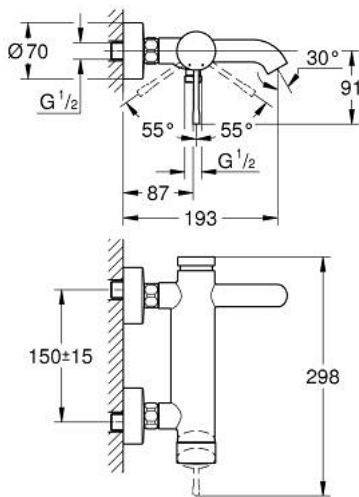

25 250 001 **ESSENCE SINGLE-LEVER BATH MIXER 1/2"**

PRODUCT DESCRIPTION

- Colour: chrome
- wall mounted
- GROHE SilkMove 35 mm ceramic cartridge
- with temperature limiter
- GROHE LongLife finish
- automatic diverter: bath/shower
- mousseur
- 1/2" shower outlet
- integrated non-return valve
- S-unions
- protected against backflow

25 250 001 ESSENCE SINGLE-LEVER BATH MIXER 1/2"

SPARE PARTS, August 2020 – now

- 1: Lever (Spare part-nr. 46916000)
- 2: Screw coupling (Spare part-nr. 46460000)
- 3: Cartridge (Spare part-nr. 46374000)
- 4: S-union (Spare part-nr. 12662000)
- 5: Screw connection 1/2" (Spare part-nr. 45044000)
- 6: Diverter (Spare part-nr. 46920000)
- 7: Non-return valve (Spare part-nr. 08565000)
- 8: Mousseur (Spare part-nr. 13926000)
- 9: Extension 3/4", 20 mm (Spare part-nr. 0713000M)*
- 10: Special spanner (Spare part-nr. 19377000)*