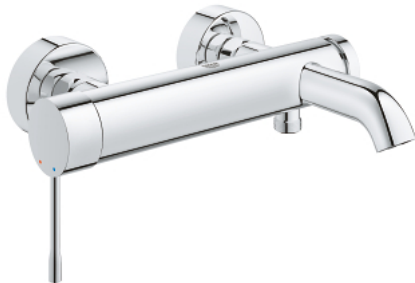

## 25 250 001 ESSENCE SINGLE-LEVER BATH MIXER 1/2"

### PRODUCT DESCRIPTION

- Colour: chrome
- wall mounted
- GROHE SilkMove 35 mm ceramic cartridge
- with temperature limiter
- GROHE LongLife finish
- automatic diverter: bath/shower
- mousseur
- 1/2" shower outlet
- integrated non-return valve
- S-unions
- protected against backflow
- replaces Essence bath mixer 33 624 xx1

### SPARE PARTS, August 2020 – now

- 1: Lever (Spare part-nr. 46916000)
- 2: Screw coupling (Spare part-nr. 46460000)
- 3: Cartridge (Spare part-nr. 46374000)
- 4: S-union (Spare part-nr. 12662000)
- 5: Screw connection 1/2" (Spare part-nr. 45044000)
- 6: Diverter (Spare part-nr. 46920000)
- 7: Non-return valve (Spare part-nr. 08565000)
- 8: Mousseur (Spare part-nr. 13926000)
- 9: Extension 3/4", 20 mm (Spare part-nr. 0713000M)\*
- 10: Special spanner (Spare part-nr. 19377000)\*