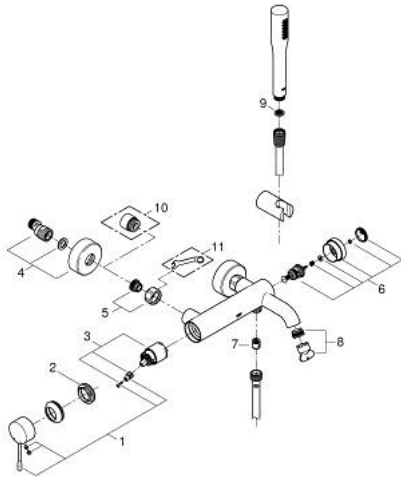

25 249 001 ESSENCE SINGLE-LEVER BATH MIXER 1/2"

SPARE PARTS, August 2020 – now

- 1: Lever (Spare part-nr. 46916000)
- 2: Screw coupling (Spare part-nr. 46460000)
- 3: Cartridge (Spare part-nr. 46374000)
- 4: S-union (Spare part-nr. 12662000)
- 5: Screw connection 1/2" (Spare part-nr. 45044000)
- 6: Diverter (Spare part-nr. 46920000)
- 7: Non-return valve (Spare part-nr. 08565000)
- 8: Mousseur (Spare part-nr. 13926000)
- 9: Dirt strainer (Spare part-nr. 0700200M)
- 10: Extension 3/4", 20 mm (Spare part-nr. 0713000M)*
- 11: Special spanner (Spare part-nr. 19377000)*

* Optional accessories