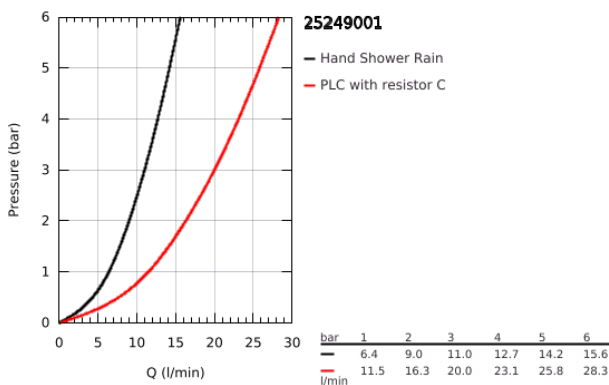

25 249 001 ESSENCE SINGLE-LEVER BATH MIXER 1/2"

PRODUCT DESCRIPTION

- Colour: chrome
- wall mounted
- GROHE SilkMove 35 mm ceramic cartridge
- with temperature limiter
- GROHE LongLife finish
- automatic diverter: bath/shower
- mousseur
- 1/2" shower outlet
- integrated non-return valve
- S-unions
- protected against backflow
- with shower set
- Euphoria Cosmopolitan Stick hand shower 1 spray (27 367)
- wall shower holder Tempesta 100 Cosmopolitan (27 594)
- Silverflex shower hose 1500 mm 1/2" x 1/2" (28 364)

25 249 001 ESSENCE SINGLE-LEVER BATH MIXER 1/2"

SPARE PARTS, August 2020 – now

- 1: Lever (Spare part-nr. 46916000)
- 2: Screw coupling (Spare part-nr. 46460000)
- 3: Cartridge (Spare part-nr. 46374000)
- 4: S-union (Spare part-nr. 12662000)
- 5: Screw connection 1/2" (Spare part-nr. 45044000)
- 6: Diverter (Spare part-nr. 46920000)
- 7: Non-return valve (Spare part-nr. 08565000)
- 8: Mousseur (Spare part-nr. 13926000)
- 9: Dirt strainer (Spare part-nr. 0700200M)
- 10: Extension 3/4", 20 mm (Spare part-nr. 0713000M)*
- 11: Special spanner (Spare part-nr. 19377000)*