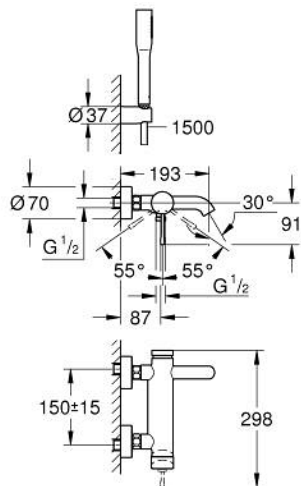

## 25 249 001 ESSENCE SINGLE-LEVER BATH MIXER 1/2"

### PRODUCT DESCRIPTION

- Colour: chrome
- wall mounted
- GROHE SilkMove 35 mm ceramic cartridge
- with temperature limiter
- GROHE LongLife finish
- automatic diverter: bath/shower
- mousseur
- 1/2" shower outlet
- integrated non-return valve
- S-unions
- protected against backflow
- with shower set
- Euphoria Cosmopolitan Stick hand shower 1 spray (27 367)
- wall shower holder Tempesta 100 Cosmopolitan (27 594)
- Silverflex shower hose 1500 mm 1/2" x 1/2" (28 364)

### SPARE PARTS, August 2020 – now

- 1: Lever (Spare part-nr. 46916000)
- 2: Screw coupling (Spare part-nr. 46460000)
- 3: Cartridge (Spare part-nr. 46374000)
- 4: S-union (Spare part-nr. 12662000)
- 5: Screw connection 1/2" (Spare part-nr. 45044000)
- 6: Diverter (Spare part-nr. 46920000)
- 7: Non-return valve (Spare part-nr. 08565000)
- 8: Mousseur (Spare part-nr. 13926000)
- 9: Dirt strainer (Spare part-nr. 0700200M)
- 10: Extension 3/4", 20 mm (Spare part-nr. 0713000M)\*
- 11: Special spanner (Spare part-nr. 19377000)\*