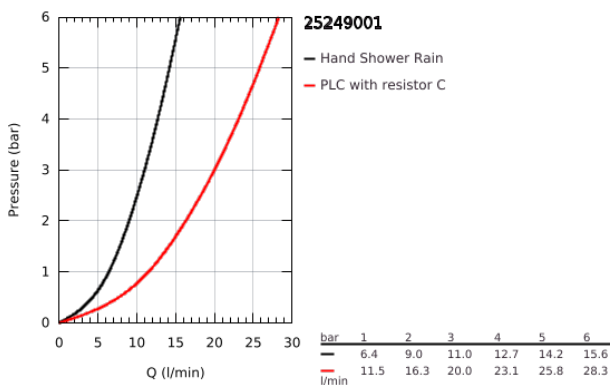

## 25 249 001 ESSENCE SINGLE-LEVER BATH MIXER 1/2"

### PRODUCT DESCRIPTION

- Colour: chrome
- wall mounted
- GROHE SilkMove 35 mm ceramic cartridge
- with temperature limiter
- GROHE LongLife finish
- automatic diverter: bath/shower
- mousseur
- 1/2" shower outlet
- integrated non-return valve
- S-unions
- protected against backflow
- with shower set
- Euphoria Cosmopolitan Stick hand shower 1 spray (27 367)
- wall shower holder Tempesta 100 Cosmopolitan (27 594)
- Silverflex shower hose 1500 mm 1/2" x 1/2" (28 364)