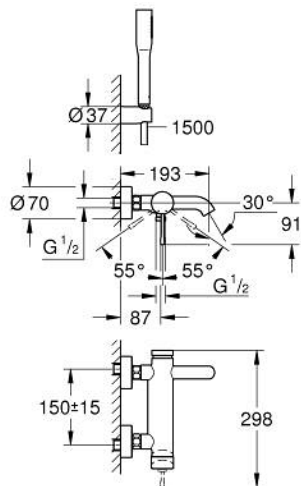

25 249 001 ESSENCE SINGLE-LEVER BATH MIXER 1/2"

PRODUCT DESCRIPTION

- Colour: chrome
- wall mounted
- GROHE SilkMove 35 mm ceramic cartridge
- with temperature limiter
- GROHE LongLife finish
- automatic diverter: bath/shower
- mousseur
- 1/2" shower outlet
- integrated non-return valve
- S-unions
- protected against backflow
- with shower set
- Euphoria Cosmopolitan Stick hand shower 1 spray (27 367)
- wall shower holder Tempesta 100 Cosmopolitan (27 594)
- Silverflex shower hose 1500 mm 1/2" x 1/2" (28 364)

25 249 001 ESSENCE SINGLE-LEVER BATH MIXER 1/2"

SPARE PARTS, August 2020 – now

- 1: Lever (Spare part-nr. 46916000)
- 2: Screw coupling (Spare part-nr. 46460000)
- 3: Cartridge (Spare part-nr. 46374000)
- 4: S-union (Spare part-nr. 12662000)
- 5: Screw connection 1/2" (Spare part-nr. 45044000)
- 6: Diverter (Spare part-nr. 46920000)
- 7: Non-return valve (Spare part-nr. 08565000)
- 8: Mousseur (Spare part-nr. 13926000)
- 9: Dirt strainer (Spare part-nr. 0700200M)
- 10: Extension 3/4", 20 mm (Spare part-nr. 0713000M)*
- 11: Special spanner (Spare part-nr. 19377000)*