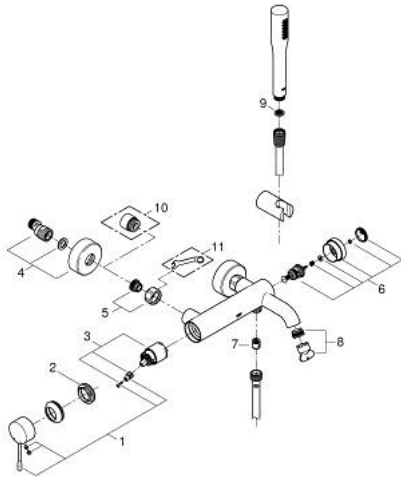

## 25 249 001 ESSENCE SINGLE-LEVER BATH MIXER 1/2"

### PRODUCT DESCRIPTION

- Colour: chrome
- wall mounted
- GROHE SilkMove 35 mm ceramic cartridge
- with temperature limiter
- GROHE LongLife finish
- automatic diverter: bath/shower
- mousseur
- 1/2" shower outlet
- integrated non-return valve
- S-unions
- protected against backflow
- with shower set
- Euphoria Cosmopolitan Stick hand shower 1 spray (27 367)
- wall shower holder Tempesta 100 Cosmopolitan (27 594)
- Silverflex shower hose 1500 mm 1/2" x 1/2" (28 364)

### SPARE PARTS, August 2020 – now

- 1: Lever (Spare part-nr. 46916000)
- 2: Screw coupling (Spare part-nr. 46460000)
- 3: Cartridge (Spare part-nr. 46374000)
- 4: S-union (Spare part-nr. 12662000)
- 5: Screw connection 1/2" (Spare part-nr. 45044000)
- 6: Diverter (Spare part-nr. 46920000)
- 7: Non-return valve (Spare part-nr. 08565000)
- 8: Mousseur (Spare part-nr. 13926000)
- 9: Dirt strainer (Spare part-nr. 0700200M)
- 10: Extension 3/4", 20 mm (Spare part-nr. 0713000M)\*
- 11: Special spanner (Spare part-nr. 19377000)\*