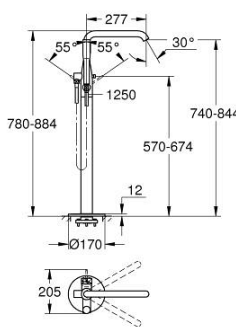

## 25 248 PF1 ESSENCE SINGLE-LEVER BATH MIXER 1/2", FLOOR MOUNTED

### PRODUCT DESCRIPTION

- Colour: crafted chrome
- for use with rough-in set 45 984
- without roughing-in-set
- crafted metal lever
- GROHE SilkMove 35 mm ceramic cartridge
- with temperature limiter
- GROHE LongLife finish
- automatic diverter: bath/shower
- swivel spout with mousseur and stop limiter
- adjustable swivel area 0° / 150° / 360°
- projection 277 mm
- integrated non-return valve in shower outlet
- with shower holder
- metal stick hand shower
- Silverflex shower hose 1.250 mm (28 362)
- protected against backflow
- Showroom+ exclusive