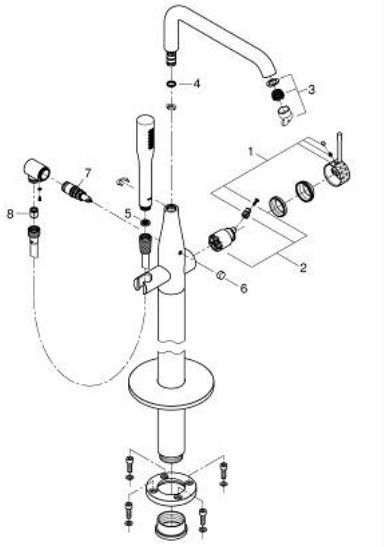

## 25 248 PF1 ESSENCE SINGLE-LEVER BATH MIXER 1/2", FLOOR MOUNTED

### PRODUCT DESCRIPTION

- Colour: crafted chrome
- for use with rough-in set 45 984
- without roughing-in-set
- crafted metal lever
- GROHE SilkMove 35 mm ceramic cartridge
- with temperature limiter
- GROHE LongLife finish
- automatic diverter: bath/shower
- swivel spout with mousseur and stop limiter
- adjustable swivel area 0° / 150° / 360°
- projection 277 mm
- integrated non-return valve in shower outlet
- with shower holder
- metal stick hand shower
- Silverflex shower hose 1.250 mm (28 362)
- protected against backflow
- Showroom+ exclusive

### SPARE PARTS, March 2024 – now

- 1: Lever (Spare part-nr. 46916PF0)
- 2: Cartridge (Spare part-nr. 46374000)
- 3: Mousseur (Spare part-nr. 13926000)
- 4: Sealing washer (Spare part-nr. 0128500M)
- 5: Dirt strainer (Spare part-nr. 0700200M)
- 6: Diverter knob (Spare part-nr. 64989000)
- 7: Diverter (Spare part-nr. 65655000)
- 8: Non-return valve (Spare part-nr. 08565000)