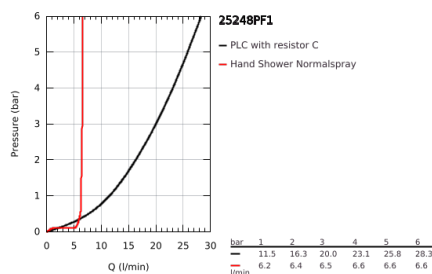

## 25 248 PF1 ESSENCE SINGLE-LEVER BATH MIXER 1/2", FLOOR MOUNTED

### PRODUCT DESCRIPTION

- Colour: crafted chrome
- for use with rough-in set 45 984
- without roughing-in-set
- crafted metal lever
- GROHE SilkMove 35 mm ceramic cartridge
- with temperature limiter
- GROHE LongLife finish
- automatic diverter: bath/shower
- swivel spout with mousseur and stop limiter
- adjustable swivel area 0° / 150° / 360°
- projection 277 mm
- integrated non-return valve in shower outlet
- with shower holder
- metal stick hand shower
- Silverflex shower hose 1.250 mm (28 362)
- protected against backflow
- Showroom+ exclusive