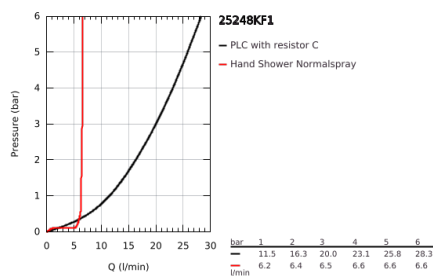

25 248 KF1 ESSENCE SINGLE-LEVER BATH MIXER 1/2", FLOOR MOUNTED

PRODUCT DESCRIPTION

- Colour: phantom black
- for use with rough-in set 45 984
- without roughing-in-set
- GROHE SilkMove 35 mm ceramic cartridge
- with temperature limiter
- automatic diverter: bath/shower
- swivel spout with mousseur and stop limiter
- adjustable swivel area 0° / 150° / 360°
- projection 277 mm
- integrated non-return valve in shower outlet
- with shower holder
- metal stick hand shower
- Silverflex shower hose 1.250 mm (28 362)
- protected against backflow