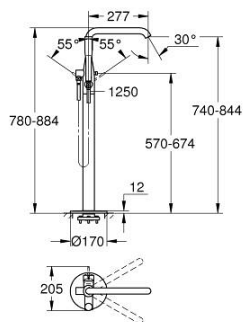

25 248 KF1 ESSENCE SINGLE-LEVER BATH MIXER 1/2", FLOOR MOUNTED

PRODUCT DESCRIPTION

- Colour: phantom black
- for use with rough-in set 45 984
- without roughing-in-set
- GROHE SilkMove 35 mm ceramic cartridge
- with temperature limiter
- automatic diverter: bath/shower
- swivel spout with mousseur and stop limiter
- adjustable swivel area 0° / 150° / 360°
- projection 277 mm
- integrated non-return valve in shower outlet
- with shower holder
- metal stick hand shower
- Silverflex shower hose 1.250 mm (28 362)
- protected against backflow