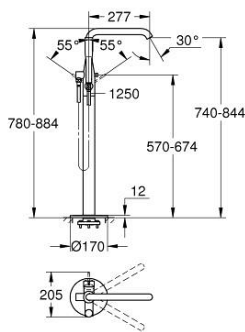

25 248 GN1 ESSENCE SINGLE-LEVER BATH MIXER 1/2", FLOOR MOUNTED

PRODUCT DESCRIPTION

- Colour: brushed cool sunrise
- for use with rough-in set 45 984
- without roughing-in-set
- GROHE SilkMove 35 mm ceramic cartridge
- with temperature limiter
- GROHE LongLife finish
- automatic diverter: bath/shower
- swivel spout with mousseur and stop limiter
- adjustable swivel area 0° / 150° / 360°
- projection 277 mm
- integrated non-return valve in shower outlet
- with shower holder
- metal stick hand shower
- Silverflex shower hose 1.250 mm (28 362)
- protected against backflow