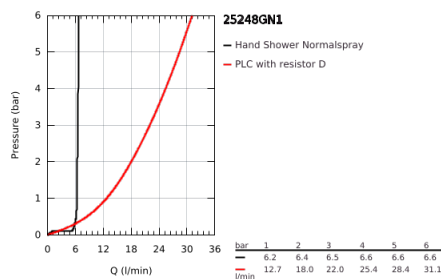

25 248 GN1 ESSENCE SINGLE-LEVER BATH MIXER 1/2", FLOOR MOUNTED

PRODUCT DESCRIPTION

- Colour: brushed cool sunrise
- for use with rough-in set 45 984
- without roughing-in-set
- GROHE SilkMove 35 mm ceramic cartridge
- with temperature limiter
- GROHE LongLife finish
- automatic diverter: bath/shower
- swivel spout with mousseur and stop limiter
- adjustable swivel area 0° / 150° / 360°
- projection 277 mm
- integrated non-return valve in shower outlet
- with shower holder
- metal stick hand shower
- Silverflex shower hose 1.250 mm (28 362)
- protected against backflow