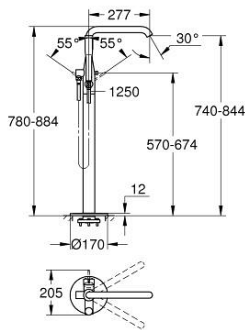

25 248 GL1 ESSENCE SINGLE-LEVER BATH MIXER 1/2", FLOOR MOUNTED

PRODUCT DESCRIPTION

- Colour: cool sunrise
- for use with rough-in set 45 984
- without roughing-in-set
- GROHE SilkMove 35 mm ceramic cartridge
- with temperature limiter
- GROHE LongLife finish
- automatic diverter: bath/shower
- swivel spout with mousseur and stop limiter
- adjustable swivel area 0° / 150° / 360°
- projection 277 mm
- integrated non-return valve in shower outlet
- with shower holder
- metal stick hand shower
- Silverflex shower hose 1.250 mm (28 362)
- protected against backflow