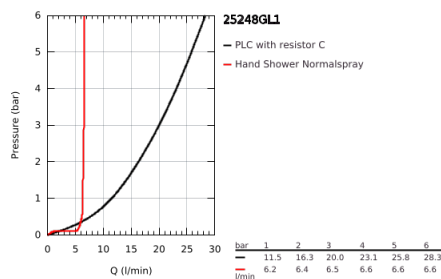

25 248 GL1 ESSENCE SINGLE-LEVER BATH MIXER 1/2", FLOOR MOUNTED

PRODUCT DESCRIPTION

- Colour: cool sunrise
- for use with rough-in set 45 984
- without roughing-in-set
- GROHE SilkMove 35 mm ceramic cartridge
- with temperature limiter
- GROHE LongLife finish
- automatic diverter: bath/shower
- swivel spout with mousseur and stop limiter
- adjustable swivel area 0° / 150° / 360°
- projection 277 mm
- integrated non-return valve in shower outlet
- with shower holder
- metal stick hand shower
- Silverflex shower hose 1.250 mm (28 362)
- protected against backflow