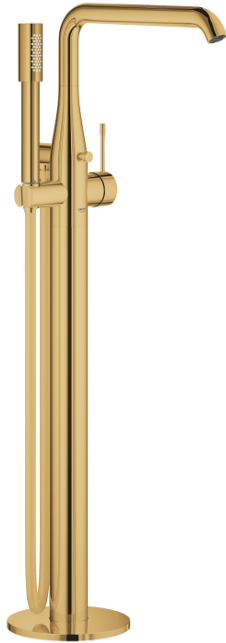

25 248 GL1 ESSENCE SINGLE-LEVER BATH MIXER 1/2", FLOOR MOUNTED

PRODUCT DESCRIPTION

- Colour: cool sunrise
- for use with rough-in set 45 984
- without roughing-in-set
- GROHE SilkMove 35 mm ceramic cartridge
- with temperature limiter
- GROHE LongLife finish
- automatic diverter: bath/shower
- swivel spout with mousseur and stop limiter
- adjustable swivel area 0° / 150° / 360°
- projection 277 mm
- integrated non-return valve in shower outlet
- with shower holder
- metal stick hand shower
- Silverflex shower hose 1.250 mm (28 362)
- protected against backflow