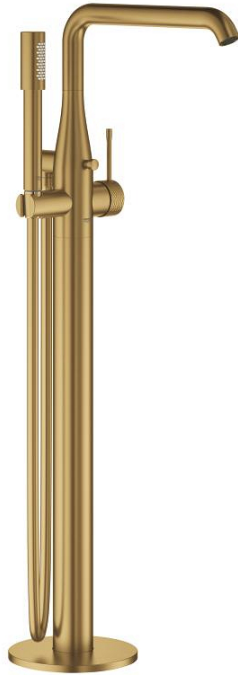

25 248 GF1 ESSENCE SINGLE-LEVER BATH MIXER 1/2", FLOOR MOUNTED

PRODUCT DESCRIPTION

- Colour: brushed crafted cool sunrise
- for use with rough-in set 45 984
- without roughing-in-set
- crafted metal lever
- GROHE SilkMove 35 mm ceramic cartridge
- with temperature limiter
- GROHE LongLife finish
- automatic diverter: bath/shower
- swivel spout with mousseur and stop limiter
- adjustable swivel area 0° / 150° / 360°
- projection 277 mm
- integrated non-return valve in shower outlet
- with shower holder
- metal stick hand shower
- Silverflex shower hose 1.250 mm (28 362)
- protected against backflow

25 248 GF1 ESSENCE SINGLE-LEVER BATH MIXER 1/2", FLOOR MOUNTED

SPARE PARTS, December 2024 – now

- 1: Lever (Spare part-nr. 46916GF0)
- 2: Cartridge (Spare part-nr. 46374000)
- 3: Mousseur (Spare part-nr. 13926000)
- 4: Sealing washer (Spare part-nr. 0128500M)
- 5: Dirt strainer (Spare part-nr. 0700200M)
- 6: Diverter knob (Spare part-nr. 64989GN0)
- 7: Diverter (Spare part-nr. 65655GN0)
- 8: Non-return valve (Spare part-nr. 08565000)