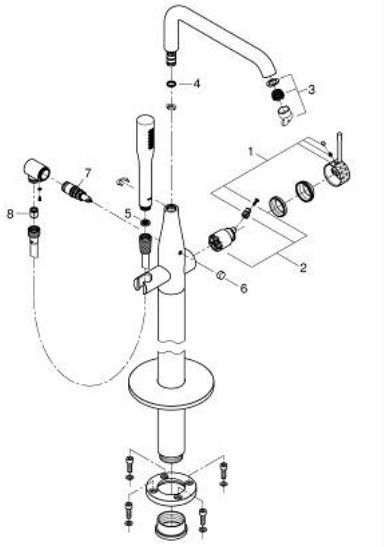

25 248 GF1 ESSENCE SINGLE-LEVER BATH MIXER 1/2", FLOOR MOUNTED

PRODUCT DESCRIPTION

- Colour: brushed crafted cool sunrise
- for use with rough-in set 45 984
- without roughing-in-set
- crafted metal lever
- GROHE SilkMove 35 mm ceramic cartridge
- with temperature limiter
- GROHE LongLife finish
- automatic diverter: bath/shower
- swivel spout with mousseur and stop limiter
- adjustable swivel area 0° / 150° / 360°
- projection 277 mm
- integrated non-return valve in shower outlet
- with shower holder
- metal stick hand shower
- Silverflex shower hose 1.250 mm (28 362)
- protected against backflow

25 248 GF1 ESSENCE SINGLE-LEVER BATH MIXER 1/2", FLOOR MOUNTED

SPARE PARTS, December 2024 – now

- 1: Lever (Spare part-nr. 46916GF0)
- 2: Cartridge (Spare part-nr. 46374000)
- 3: Mousseur (Spare part-nr. 13926000)
- 4: Sealing washer (Spare part-nr. 0128500M)
- 5: Dirt strainer (Spare part-nr. 0700200M)
- 6: Diverter knob (Spare part-nr. 64989GN0)
- 7: Diverter (Spare part-nr. 65655GN0)
- 8: Non-return valve (Spare part-nr. 08565000)