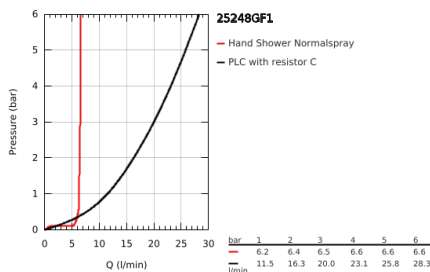

25 248 GF1 ESSENCE SINGLE-LEVER BATH MIXER 1/2", FLOOR MOUNTED

PRODUCT DESCRIPTION

- Colour: brushed crafted cool sunrise
- for use with rough-in set 45 984
- without roughing-in-set
- crafted metal lever
- GROHE SilkMove 35 mm ceramic cartridge
- with temperature limiter
- GROHE LongLife finish
- automatic diverter: bath/shower
- swivel spout with mousseur and stop limiter
- adjustable swivel area 0° / 150° / 360°
- projection 277 mm
- integrated non-return valve in shower outlet
- with shower holder
- metal stick hand shower
- Silverflex shower hose 1.250 mm (28 362)
- protected against backflow

25 248 GF1 ESSENCE SINGLE-LEVER BATH MIXER 1/2", FLOOR MOUNTED

SPARE PARTS, December 2024 – now

- 1: Lever (Spare part-nr. 46916GF0)
- 2: Cartridge (Spare part-nr. 46374000)
- 3: Mousseur (Spare part-nr. 13926000)
- 4: Sealing washer (Spare part-nr. 0128500M)
- 5: Dirt strainer (Spare part-nr. 0700200M)
- 6: Diverter knob (Spare part-nr. 64989GN0)
- 7: Diverter (Spare part-nr. 65655GN0)
- 8: Non-return valve (Spare part-nr. 08565000)