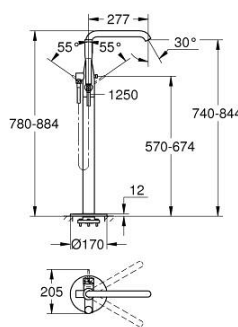

25 248 GF1 ESSENCE SINGLE-LEVER BATH MIXER 1/2", FLOOR MOUNTED

PRODUCT DESCRIPTION

- Colour: brushed crafted cool sunrise
- for use with rough-in set 45 984
- without roughing-in-set
- crafted metal lever
- GROHE SilkMove 35 mm ceramic cartridge
- with temperature limiter
- GROHE LongLife finish
- automatic diverter: bath/shower
- swivel spout with mousseur and stop limiter
- adjustable swivel area 0° / 150° / 360°
- projection 277 mm
- integrated non-return valve in shower outlet
- with shower holder
- metal stick hand shower
- Silverflex shower hose 1.250 mm (28 362)
- protected against backflow

25 248 GF1 ESSENCE SINGLE-LEVER BATH MIXER 1/2", FLOOR MOUNTED

SPARE PARTS, December 2024 – now

- 1: Lever (Spare part-nr. 46916GF0)
- 2: Cartridge (Spare part-nr. 46374000)
- 3: Mousseur (Spare part-nr. 13926000)
- 4: Sealing washer (Spare part-nr. 0128500M)
- 5: Dirt strainer (Spare part-nr. 0700200M)
- 6: Diverter knob (Spare part-nr. 64989GN0)
- 7: Diverter (Spare part-nr. 65655GN0)
- 8: Non-return valve (Spare part-nr. 08565000)