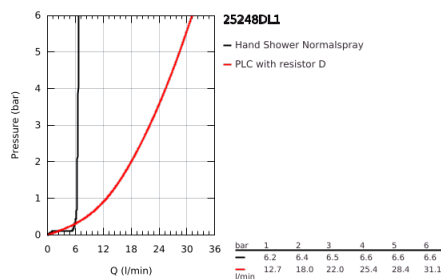

## 25 248 DL1 ESSENCE SINGLE-LEVER BATH MIXER 1/2", FLOOR MOUNTED

### PRODUCT DESCRIPTION

- Colour: brushed warm sunset
- for use with rough-in set 45 984
- without roughing-in-set
- GROHE SilkMove 35 mm ceramic cartridge
- with temperature limiter
- GROHE LongLife finish
- automatic diverter: bath/shower
- swivel spout with mousseur and stop limiter
- adjustable swivel area 0° / 150° / 360°
- projection 277 mm
- integrated non-return valve in shower outlet
- with shower holder
- metal stick hand shower
- Silverflex shower hose 1.250 mm (28 362)
- protected against backflow