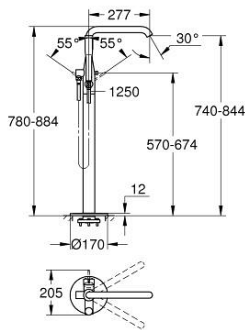

## 25 248 DL1 ESSENCE SINGLE-LEVER BATH MIXER 1/2", FLOOR MOUNTED

### PRODUCT DESCRIPTION

- Colour: brushed warm sunset
- for use with rough-in set 45 984
- without roughing-in-set
- GROHE SilkMove 35 mm ceramic cartridge
- with temperature limiter
- GROHE LongLife finish
- automatic diverter: bath/shower
- swivel spout with mousseur and stop limiter
- adjustable swivel area 0° / 150° / 360°
- projection 277 mm
- integrated non-return valve in shower outlet
- with shower holder
- metal stick hand shower
- Silverflex shower hose 1.250 mm (28 362)
- protected against backflow