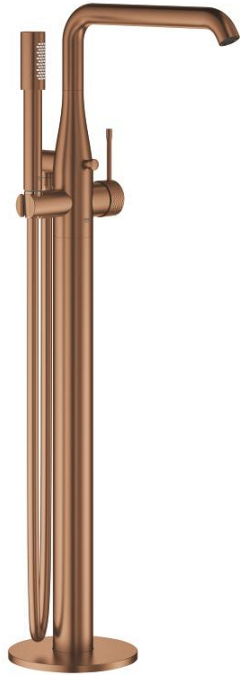

25 248 DE1 ESSENCE SINGLE-LEVER BATH MIXER 1/2", FLOOR MOUNTED

PRODUCT DESCRIPTION

- Colour: brushed crafted warm sunset
- for use with rough-in set 45 984
- without roughing-in-set
- crafted metal lever
- GROHE SilkMove 35 mm ceramic cartridge
- with temperature limiter
- GROHE LongLife finish
- automatic diverter: bath/shower
- swivel spout with mousseur and stop limiter
- adjustable swivel area 0° / 150° / 360°
- projection 277 mm
- integrated non-return valve in shower outlet
- with shower holder
- metal stick hand shower
- Silverflex shower hose 1.250 mm (28 362)
- protected against backflow