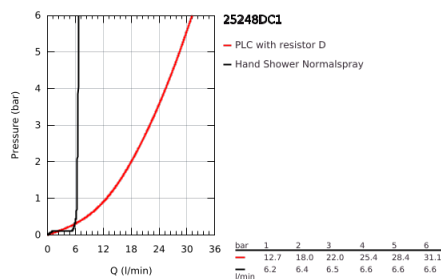

25 248 DC1 ESSENCE SINGLE-LEVER BATH MIXER 1/2", FLOOR MOUNTED

PRODUCT DESCRIPTION

- Colour: supersteel
- for use with rough-in set 45 984
- without roughing-in-set
- GROHE SilkMove 35 mm ceramic cartridge
- with temperature limiter
- GROHE LongLife finish
- automatic diverter: bath/shower
- swivel spout with mousseur and stop limiter
- adjustable swivel area 0° / 150° / 360°
- projection 277 mm
- integrated non-return valve in shower outlet
- with shower holder
- metal stick hand shower
- Silverflex shower hose 1.250 mm (28 362)
- protected against backflow