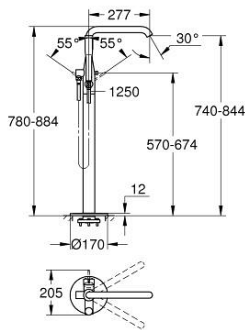

25 248 DC1 ESSENCE SINGLE-LEVER BATH MIXER 1/2", FLOOR MOUNTED

PRODUCT DESCRIPTION

- Colour: supersteel
- for use with rough-in set 45 984
- without roughing-in-set
- GROHE SilkMove 35 mm ceramic cartridge
- with temperature limiter
- GROHE LongLife finish
- automatic diverter: bath/shower
- swivel spout with mousseur and stop limiter
- adjustable swivel area 0° / 150° / 360°
- projection 277 mm
- integrated non-return valve in shower outlet
- with shower holder
- metal stick hand shower
- Silverflex shower hose 1.250 mm (28 362)
- protected against backflow