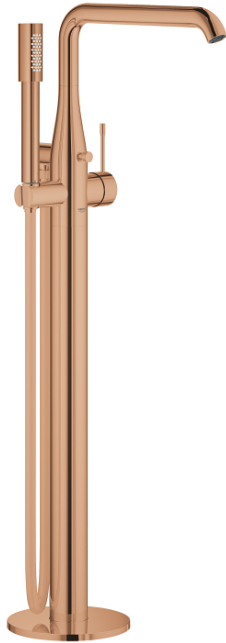

25 248 DA1 ESSENCE SINGLE-LEVER BATH MIXER 1/2", FLOOR MOUNTED

PRODUCT DESCRIPTION

- Colour: warm sunset
- for use with rough-in set 45 984
- without roughing-in-set
- GROHE SilkMove 35 mm ceramic cartridge
- with temperature limiter
- GROHE LongLife finish
- automatic diverter: bath/shower
- swivel spout with mousseur and stop limiter
- adjustable swivel area 0° / 150° / 360°
- projection 277 mm
- integrated non-return valve in shower outlet
- with shower holder
- metal stick hand shower
- Silverflex shower hose 1.250 mm (28 362)
- protected against backflow