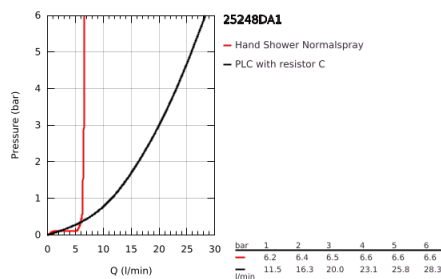

25 248 DA1 ESSENCE SINGLE-LEVER BATH MIXER 1/2", FLOOR MOUNTED

PRODUCT DESCRIPTION

- Colour: warm sunset
- for use with rough-in set 45 984
- without roughing-in-set
- GROHE SilkMove 35 mm ceramic cartridge
- with temperature limiter
- GROHE LongLife finish
- automatic diverter: bath/shower
- swivel spout with mousseur and stop limiter
- adjustable swivel area 0° / 150° / 360°
- projection 277 mm
- integrated non-return valve in shower outlet
- with shower holder
- metal stick hand shower
- Silverflex shower hose 1.250 mm (28 362)
- protected against backflow