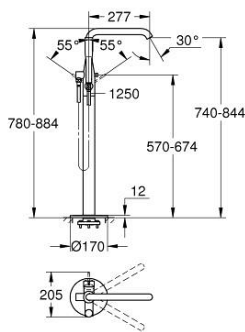

25 248 DA1 ESSENCE SINGLE-LEVER BATH MIXER 1/2", FLOOR MOUNTED

PRODUCT DESCRIPTION

- Colour: warm sunset
- for use with rough-in set 45 984
- without roughing-in-set
- GROHE SilkMove 35 mm ceramic cartridge
- with temperature limiter
- GROHE LongLife finish
- automatic diverter: bath/shower
- swivel spout with mousseur and stop limiter
- adjustable swivel area 0° / 150° / 360°
- projection 277 mm
- integrated non-return valve in shower outlet
- with shower holder
- metal stick hand shower
- Silverflex shower hose 1.250 mm (28 362)
- protected against backflow