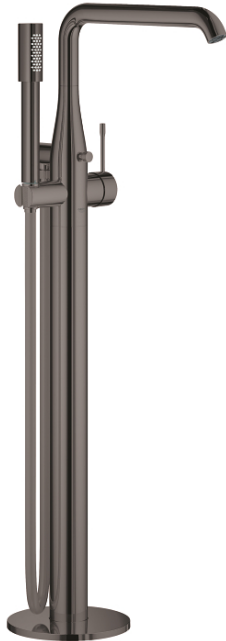

25 248 A01 ESSENCE SINGLE-LEVER BATH MIXER 1/2", FLOOR MOUNTED

PRODUCT DESCRIPTION

- Colour: hard graphite
- for use with rough-in set 45 984
- without roughing-in-set
- GROHE SilkMove 35 mm ceramic cartridge
- with temperature limiter
- GROHE LongLife finish
- automatic diverter: bath/shower
- swivel spout with mousseur and stop limiter
- adjustable swivel area 0° / 150° / 360°
- projection 277 mm
- integrated non-return valve in shower outlet
- with shower holder
- metal stick hand shower
- Silverflex shower hose 1.250 mm (28 362)
- protected against backflow