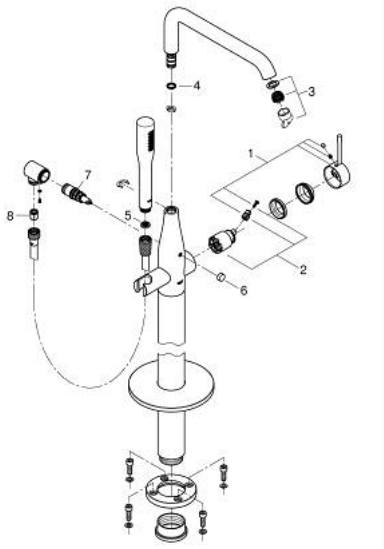

25 248 001 ESSENCE SINGLE-LEVER BATH MIXER 1/2", FLOOR MOUNTED

PRODUCT DESCRIPTION

- Colour: chrome
- for use with rough-in set 45 984
- without roughing-in-set
- GROHE SilkMove 35 mm ceramic cartridge
- with temperature limiter
- GROHE LongLife finish
- automatic diverter: bath/shower
- swivel spout with mousseur and stop limiter
- adjustable swivel area 0° / 150° / 360°
- projection 277 mm
- integrated non-return valve in shower outlet
- with shower holder
- metal stick hand shower
- Silverflex shower hose 1.250 mm (28 362)
- protected against backflow

25 248 001 ESSENCE SINGLE-LEVER BATH MIXER 1/2", FLOOR MOUNTED

SPARE PARTS, August 2020 – now

- 1: Lever (Spare part-nr. 46916000)
- 2: Cartridge (Spare part-nr. 46374000)
- 3: Mousseur (Spare part-nr. 13926000)
- 4: Sealing washer (Spare part-nr. 0128500M)
- 5: Dirt strainer (Spare part-nr. 0700200M)
- 6: Diverter knob (Spare part-nr. 64989000)
- 7: Diverter (Spare part-nr. 65655000)
- 8: Non-return valve (Spare part-nr. 08565000)