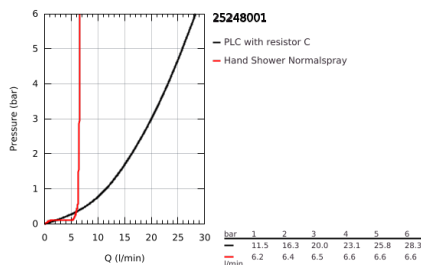

25 248 001 ESSENCE SINGLE-LEVER BATH MIXER 1/2", FLOOR MOUNTED

PRODUCT DESCRIPTION

- Colour: chrome
- for use with rough-in set 45 984
- without roughing-in-set
- GROHE SilkMove 35 mm ceramic cartridge
- with temperature limiter
- GROHE LongLife finish
- automatic diverter: bath/shower
- swivel spout with mousseur and stop limiter
- adjustable swivel area 0° / 150° / 360°
- projection 277 mm
- integrated non-return valve in shower outlet
- with shower holder
- metal stick hand shower
- Silverflex shower hose 1.250 mm (28 362)
- protected against backflow

25 248 001 ESSENCE SINGLE-LEVER BATH MIXER 1/2", FLOOR MOUNTED

SPARE PARTS, August 2020 – now

- 1: Lever (Spare part-nr. 46916000)
- 2: Cartridge (Spare part-nr. 46374000)
- 3: Mousseur (Spare part-nr. 13926000)
- 4: Sealing washer (Spare part-nr. 0128500M)
- 5: Dirt strainer (Spare part-nr. 0700200M)
- 6: Diverter knob (Spare part-nr. 64989000)
- 7: Diverter (Spare part-nr. 65655000)
- 8: Non-return valve (Spare part-nr. 08565000)