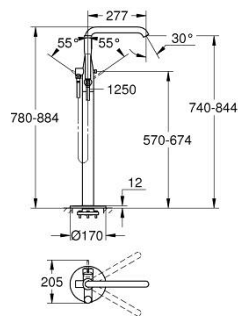

25 248 001 ESSENCE SINGLE-LEVER BATH MIXER 1/2", FLOOR MOUNTED

PRODUCT DESCRIPTION

- Colour: chrome
- for use with rough-in set 45 984
- without roughing-in-set
- GROHE SilkMove 35 mm ceramic cartridge
- with temperature limiter
- GROHE LongLife finish
- automatic diverter: bath/shower
- swivel spout with mousseur and stop limiter
- adjustable swivel area 0° / 150° / 360°
- projection 277 mm
- integrated non-return valve in shower outlet
- with shower holder
- metal stick hand shower
- Silverflex shower hose 1.250 mm (28 362)
- protected against backflow

25 248 001 ESSENCE SINGLE-LEVER BATH MIXER 1/2", FLOOR MOUNTED

SPARE PARTS, August 2020 – now

- 1: Lever (Spare part-nr. 46916000)
- 2: Cartridge (Spare part-nr. 46374000)
- 3: Mousseur (Spare part-nr. 13926000)
- 4: Sealing washer (Spare part-nr. 0128500M)
- 5: Dirt strainer (Spare part-nr. 0700200M)
- 6: Diverter knob (Spare part-nr. 64989000)
- 7: Diverter (Spare part-nr. 65655000)
- 8: Non-return valve (Spare part-nr. 08565000)