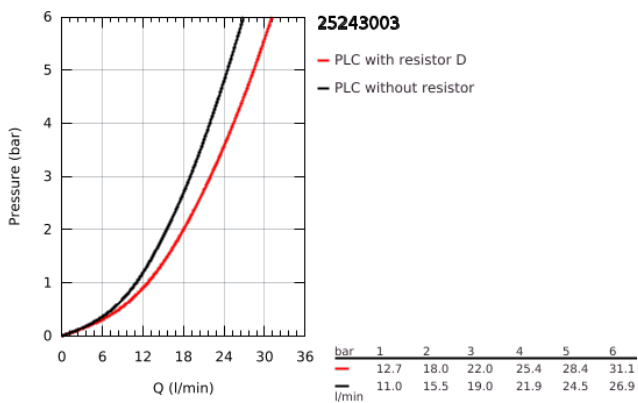

25 243 003 EUROSMART SINGLE-LEVER BATH MIXER 1/2"

PRODUCT DESCRIPTION

- Colour: chrome
- wall mounted
- long metal lever
- lever length 124 mm
- GROHE SilkMove 35 mm ceramic cartridge
- adjustable flow rate limiter
- with temperature limiter
- automatic diverter: bath/shower
- mousseur
- integrated non-return valve in shower outlet
- S-unions
- metal wall escutcheons
- protected against backflow

25 243 003 EUROSMART SINGLE-LEVER BATH MIXER 1/2"

SPARE PARTS, November 2021 – now

- 1: Lever (Spare part-nr. 48567000)
- 2: Cartridge (Spare part-nr. 46374000)
- 3: Diverter knob (Spare part-nr. 64309000)
- 4: Mousseur (Spare part-nr. 13952000)
- 5: Diverter (Spare part-nr. 65655000)
- 6: Non-return valve (Spare part-nr. 08565000)
- 7: S-union (Spare part-nr. 12662000)
- 8: Extension 3/4", 20 mm (Spare part-nr. 0713000M)*
- 9: Socket Spanner (Spare part-nr. 19332000)*
- 10: Special spanner (Spare part-nr. 19377000)*