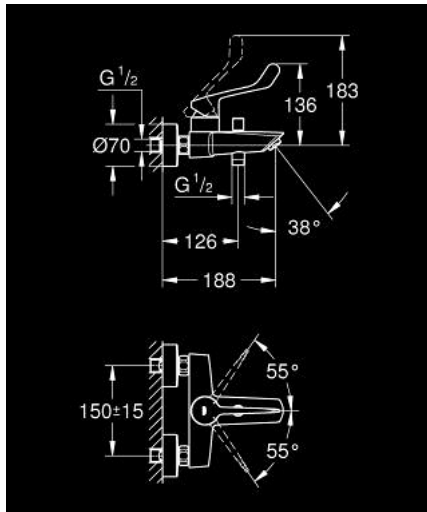

25 243 003 EUROSMART SINGLE-LEVER BATH MIXER 1/2"

PRODUCT DESCRIPTION

- Colour: chrome
- wall mounted
- long metal lever
- lever length 124 mm
- GROHE SilkMove 35 mm ceramic cartridge
- adjustable flow rate limiter
- with temperature limiter
- automatic diverter: bath/shower
- mousseur
- integrated non-return valve in shower outlet
- S-unions
- metal wall escutcheons
- protected against backflow

25 243 003 EUROSMART SINGLE-LEVER BATH MIXER 1/2"

SPARE PARTS, November 2021 – now

- 1: Lever (Spare part-nr. 48567000)
- 2: Cartridge (Spare part-nr. 46374000)
- 3: Diverter knob (Spare part-nr. 64309000)
- 4: Mousseur (Spare part-nr. 13952000)
- 5: Diverter (Spare part-nr. 65655000)
- 6: Non-return valve (Spare part-nr. 08565000)
- 7: S-union (Spare part-nr. 12662000)
- 8: Extension 3/4", 20 mm (Spare part-nr. 0713000M)*
- 9: Socket Spanner (Spare part-nr. 19332000)*
- 10: Special spanner (Spare part-nr. 19377000)*