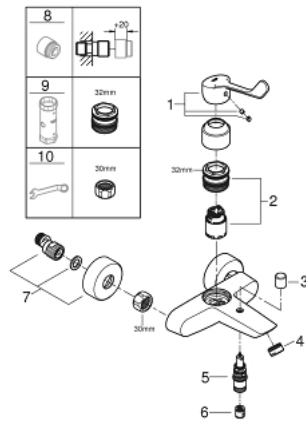

25 243 003 EUROSMART SINGLE-LEVER BATH MIXER 1/2"

PRODUCT DESCRIPTION

- Colour: chrome
- wall mounted
- long metal lever
- lever length 124 mm
- GROHE SilkMove 35 mm ceramic cartridge
- adjustable flow rate limiter
- with temperature limiter
- automatic diverter: bath/shower
- mousseur
- integrated non-return valve in shower outlet
- S-unions
- metal wall escutcheons
- protected against backflow

25 243 003 EUROSMART SINGLE-LEVER BATH MIXER 1/2"

SPARE PARTS, November 2021 – now

- 1: Lever (Spare part-nr. 48567000)
- 2: Cartridge (Spare part-nr. 46374000)
- 3: Diverter knob (Spare part-nr. 64309000)
- 4: Mousseur (Spare part-nr. 13952000)
- 5: Diverter (Spare part-nr. 65655000)
- 6: Non-return valve (Spare part-nr. 08565000)
- 7: S-union (Spare part-nr. 12662000)
- 8: Extension 3/4", 20 mm (Spare part-nr. 0713000M)*
- 9: Socket Spanner (Spare part-nr. 19332000)*
- 10: Special spanner (Spare part-nr. 19377000)*