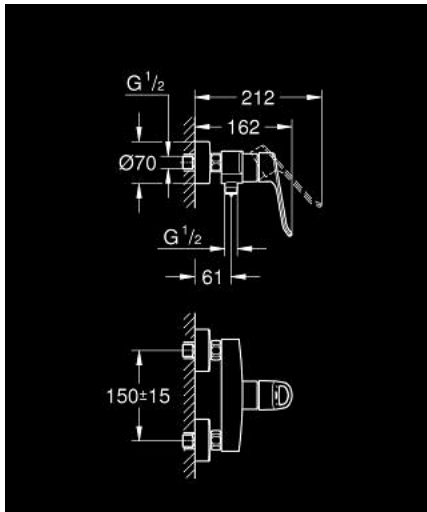

25 242 003 EUROSMART SINGLE-LEVER SHOWER MIXER 1/2"

PRODUCT DESCRIPTION

- Colour: chrome
- wall mounted
- loop metal lever
- lever length 115 mm
- GROHE SilkMove 35 mm ceramic cartridge
- adjustable flow rate limiter
- with temperature limiter
- shower bottom outlet with integrated non return-valve

- S-unions
- metal wall escutcheons
- protected against backflow

25 242 003 EUROSMART SINGLE-LEVER SHOWER MIXER 1/2"

SPARE PARTS, December 2019 – now

- 1: Lever (Spare part-nr. 48566000)
- 2: Cartridge (Spare part-nr. 46374000)
- 3: Non-return valve (Spare part-nr. 42601000)
- 4: Screw connection 1/2" (Spare part-nr. 45044000)
- 5: S-union (Spare part-nr. 12662000)
- 6: Extension 3/4", 20 mm (Spare part-nr. 0713000M)*
- 7: Special spanner (Spare part-nr. 19377000)*
- 8: Socket Spanner (Spare part-nr. 19332000)*