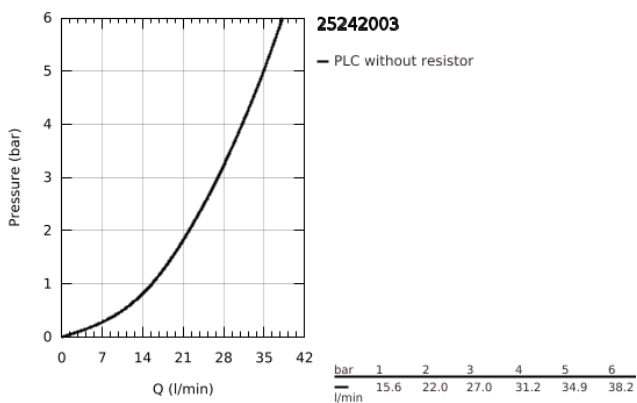

25 242 003 EUROSMART SINGLE-LEVER SHOWER MIXER 1/2"

PRODUCT DESCRIPTION

- Colour: chrome
- wall mounted
- loop metal lever
- lever length 115 mm
- GROHE SilkMove 35 mm ceramic cartridge
- adjustable flow rate limiter
- with temperature limiter
- shower bottom outlet with integrated non return-valve

- S-unions
- metal wall escutcheons
- protected against backflow

25 242 003 EUROSMART SINGLE-LEVER SHOWER MIXER 1/2"

SPARE PARTS, December 2019 – now

- 1: Lever (Spare part-nr. 48566000)
- 2: Cartridge (Spare part-nr. 46374000)
- 3: Non-return valve (Spare part-nr. 42601000)
- 4: Screw connection 1/2" (Spare part-nr. 45044000)
- 5: S-union (Spare part-nr. 12662000)
- 6: Extension 3/4", 20 mm (Spare part-nr. 0713000M)*
- 7: Special spanner (Spare part-nr. 19377000)*
- 8: Socket Spanner (Spare part-nr. 19332000)*