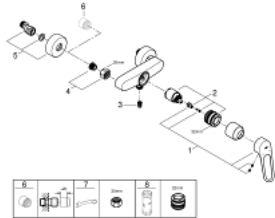

25 242 003 EUROSMART SINGLE-LEVER SHOWER MIXER 1/2"

PRODUCT DESCRIPTION

- Colour: chrome
- wall mounted
- loop metal lever
- lever length 115 mm
- GROHE SilkMove 35 mm ceramic cartridge
- adjustable flow rate limiter
- with temperature limiter
- shower bottom outlet with integrated non return-valve

- S-unions
- metal wall escutcheons
- protected against backflow

25 242 003 EUROSMART SINGLE-LEVER SHOWER MIXER 1/2"

SPARE PARTS, December 2019 – now

- 1: Lever (Spare part-nr. 48566000)
- 2: Cartridge (Spare part-nr. 46374000)
- 3: Non-return valve (Spare part-nr. 42601000)
- 4: Screw connection 1/2" (Spare part-nr. 45044000)
- 5: S-union (Spare part-nr. 12662000)
- 6: Extension 3/4", 20 mm (Spare part-nr. 0713000M)*
- 7: Special spanner (Spare part-nr. 19377000)*
- 8: Socket Spanner (Spare part-nr. 19332000)*