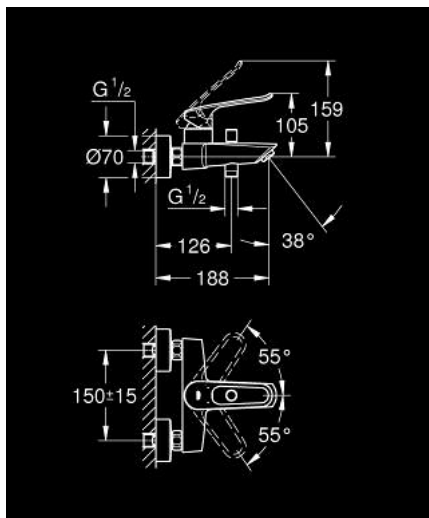

## 25 241 003 EUROSMART SINGLE-LEVER BATH MIXER 1/2"

### PRODUCT DESCRIPTION

- Colour: chrome
- wall mounted
- loop metal lever
- lever length 123 mm
- GROHE SilkMove 35 mm ceramic cartridge
- adjustable flow rate limiter
- with temperature limiter
- automatic diverter: bath/shower
- mousseur
- integrated non-return valve in shower outlet
- S-unions
- metal wall escutcheons
- protected against backflow

## 25 241 003 EUROSMART SINGLE-LEVER BATH MIXER 1/2"

**SPARE PARTS**, November 2021 – now

- 1: Lever (Spare part-nr. 48565000)
- 2: Cartridge (Spare part-nr. 46374000)
- 3: Diverter knob (Spare part-nr. 64309000)
- 4: Mousseur (Spare part-nr. 13952000)
- 5: Diverter (Spare part-nr. 65655000)
- 6: Non-return valve (Spare part-nr. 08565000)
- 7: S-union (Spare part-nr. 12662000)
- 8: Extension 3/4", 20 mm (Spare part-nr. 0713000M)\*
- 9: Socket Spanner (Spare part-nr. 19332000)\*
- 10: Special spanner (Spare part-nr. 19377000)\*