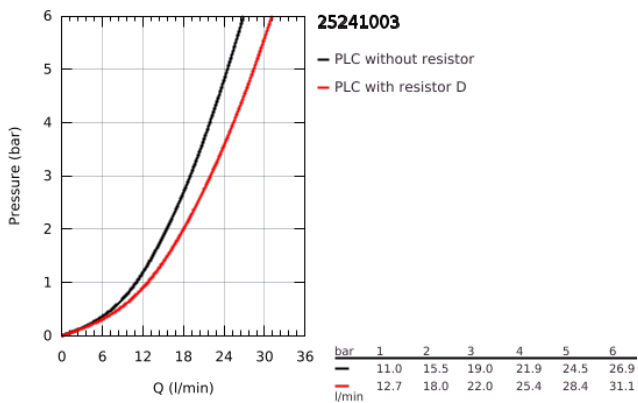

## 25 241 003 EUROSMART SINGLE-LEVER BATH MIXER 1/2"

### PRODUCT DESCRIPTION

- Colour: chrome
- wall mounted
- loop metal lever
- lever length 123 mm
- GROHE SilkMove 35 mm ceramic cartridge
- adjustable flow rate limiter
- with temperature limiter
- automatic diverter: bath/shower
- mousseur
- integrated non-return valve in shower outlet
- S-unions
- metal wall escutcheons
- protected against backflow