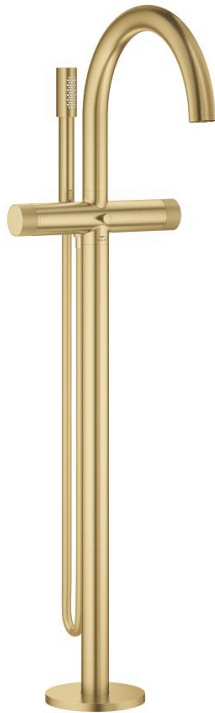

## 25 229 GN0 ATRIO PRIVATE COLLECTION BATH MIXER 1/2"

### PRODUCT DESCRIPTION

- Colour: brushed cool sunrise
- floor-mounted installation
- for use with rough-in set 45 984 001
- ceramic headparts 1/2", 90°
- GROHE LongLife finish
- automatic diverter: bath/shower
- projection 301 mm
- integrated non-return valve in shower outlet
- hand shower with holder
- Silverflex shower hose 1.250 mm (28 362)
- protected against backflow
- knobs with inlay, can be combined with 48 460 000 or 48 461 000
- without roughing-in set 45 984 (please order separately)