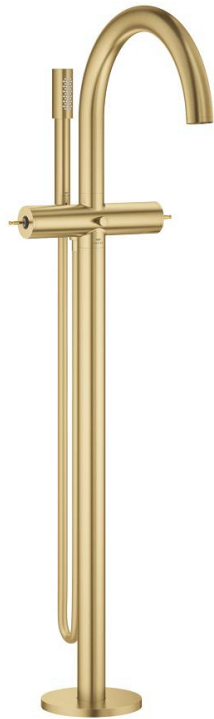

## 25 227 GN0 ATRIO PRIVATE COLLECTION BATH MIXER 1/2"

### PRODUCT DESCRIPTION

- Colour: brushed cool sunrise
- floor-mounted installation
- for use with rough-in set 45 984 001
- ceramic headparts 1/2", 90°
- GROHE LongLife finish
- automatic diverter: bath/shower
- projection 301 mm
- integrated non-return valve in shower outlet
- hand shower with holder
- Silverflex shower hose 1.250 mm (28 362)
- protected against backflow
- for stick handles
- to be combined with stick sets 48 646, 48 458 or 48 459, please order separately
- without roughing-in set 45 984 (please order separately)