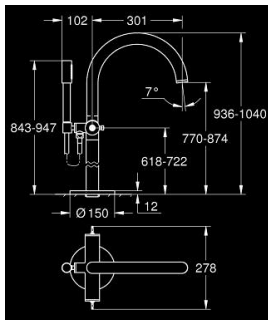

## 25 227 GN0 ATRIO PRIVATE COLLECTION BATH MIXER 1/2"

### PRODUCT DESCRIPTION

- Colour: brushed cool sunrise
- floor-mounted installation
- for use with rough-in set 45 984 001
- ceramic headparts 1/2", 90°
- GROHE LongLife finish
- automatic diverter: bath/shower
- projection 301 mm
- integrated non-return valve in shower outlet
- hand shower with holder
- Silverflex shower hose 1.250 mm (28 362)
- protected against backflow
- for stick handles
- to be combined with stick sets 48 646, 48 458 or 48 459, please order separately
- without roughing-in set 45 984 (please order separately)