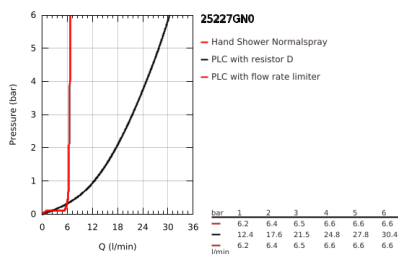

### PRODUCT DESCRIPTION

- Colour: brushed cool sunrise
- floor-mounted installation
- for use with rough-in set 45 984 001
- ceramic headparts 1/2", 90°
- GROHE LongLife finish
- automatic diverter: bath/shower
- projection 301 mm
- integrated non-return valve in shower outlet
- hand shower with holder
- Silverflex shower hose 1.250 mm (28 362)
- protected against backflow
- for stick handles
- to be combined with stick sets 48 646, 48 458 or 48 459, please order separately
- without roughing-in set 45 984 (please order separately)