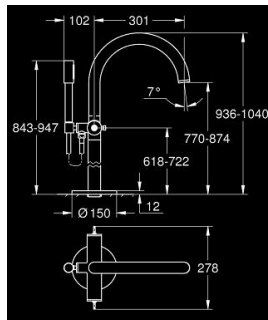

### PRODUCT DESCRIPTION

- Colour: cool sunrise
- floor-mounted installation
- for use with rough-in set 45 984 001
- ceramic headparts 1/2", 90°
- GROHE LongLife finish
- automatic diverter: bath/shower
- projection 301 mm
- integrated non-return valve in shower outlet
- hand shower with holder
- Silverflex shower hose 1.250 mm (28 362)
- protected against backflow
- for stick handles
- to be combined with stick sets 48 646, 48 458 or 48 459, please order separately
- without roughing-in set 45 984 (please order separately)

### SPARE PARTS, May 2018 – now

- 3: Decorative ring (Spare part-nr. 101309GL00)
- 4: Handle adaptor (Spare part-nr. 1012789990)
- 5: Mounting set (Spare part-nr. 101341GL00)
- 6: Diverter knob (Spare part-nr. 64989GL0)
- 7: Outlet (Spare part-nr. 101320GL00)
- 7.1: Mousseur (Spare part-nr. 13926000)
- 8: Ceramic headpart, 1/2" (Spare part-nr. 45882000)
- 8.1: O-ring Ø18,2 x Ø1,7 (Spare part-nr. 0392400M)
- 9: Ceramic headpart, 1/2" (Spare part-nr. 45883000)
- 9.1: O-ring Ø18,2 x Ø1,7 (Spare part-nr. 0392400M)
- 10: Diverter (Spare part-nr. 48407GL0)
- 11: Handshower holder (Spare part-nr. 101321GL00)
- 11.1: Non-return valve (Spare part-nr. 08565000)
- 12: Dirt strainer (Spare part-nr. 0700200M)
- 13: Handle (Spare part-nr. 101342GL00)\*
- 14: Sticks made from White Attica Caesarstone material (Spare part-nr. 48458GL0)\*
- 15: Sticks made from Vanilla Noir Caesarstone material (Spare part-nr. 48459GL0)\*
- 16: Knurled sticks (Spare part-nr. 48646GL0)\*
- 17: Inlays made from White Attica Caesarstone material (Spare part-nr. 4846000)\*
- 18: Inlays made from Vanilla Noir Caesarstone material (Spare part-nr. 4846100)\*