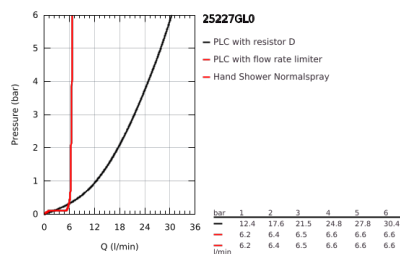

### PRODUCT DESCRIPTION

- Colour: cool sunrise
- floor-mounted installation
- for use with rough-in set 45 984 001
- ceramic headparts 1/2", 90°
- GROHE LongLife finish
- automatic diverter: bath/shower
- projection 301 mm
- integrated non-return valve in shower outlet
- hand shower with holder
- Silverflex shower hose 1.250 mm (28 362)
- protected against backflow
- for stick handles
- to be combined with stick sets 48 646, 48 458 or 48 459, please order separately
- without roughing-in set 45 984 (please order separately)