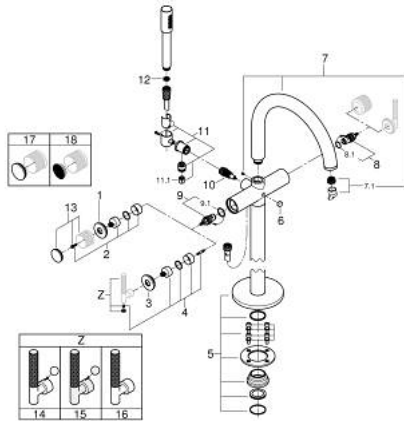

### PRODUCT DESCRIPTION

- Colour: cool sunrise
- floor-mounted installation
- for use with rough-in set 45 984 001
- ceramic headparts 1/2", 90°
- GROHE LongLife finish
- automatic diverter: bath/shower
- projection 301 mm
- integrated non-return valve in shower outlet
- hand shower with holder
- Silverflex shower hose 1.250 mm (28 362)
- protected against backflow
- for stick handles
- to be combined with stick sets 48 646, 48 458 or 48 459, please order separately
- without roughing-in set 45 984 (please order separately)

### SPARE PARTS, May 2018 – now

- 3: Decorative ring (Spare part-nr. 101309GL00)
- 4: Handle adaptor (Spare part-nr. 1012789990)
- 5: Mounting set (Spare part-nr. 101341GL00)
- 6: Diverter knob (Spare part-nr. 64989GL0)
- 7: Outlet (Spare part-nr. 101320GL00)
- 7.1: Mousseur (Spare part-nr. 13926000)
- 8: Ceramic headpart, 1/2" (Spare part-nr. 45882000)
- 8.1: O-ring Ø18,2 x Ø1,7 (Spare part-nr. 0392400M)
- 9: Ceramic headpart, 1/2" (Spare part-nr. 45883000)
- 9.1: O-ring Ø18,2 x Ø1,7 (Spare part-nr. 0392400M)
- 10: Diverter (Spare part-nr. 48407GL0)
- 11: Handshower holder (Spare part-nr. 101321GL00)
- 11.1: Non-return valve (Spare part-nr. 08565000)
- 12: Dirt strainer (Spare part-nr. 0700200M)
- 13: Handle (Spare part-nr. 101342GL00)\*
- 14: Sticks made from White Attica Caesarstone material (Spare part-nr. 48458GL0)\*
- 15: Sticks made from Vanilla Noir Caesarstone material (Spare part-nr. 48459GL0)\*
- 16: Knurled sticks (Spare part-nr. 48646GL0)\*
- 17: Inlays made from White Attica Caesarstone material (Spare part-nr. 4846000)\*
- 18: Inlays made from Vanilla Noir Caesarstone material (Spare part-nr. 4846100)\*