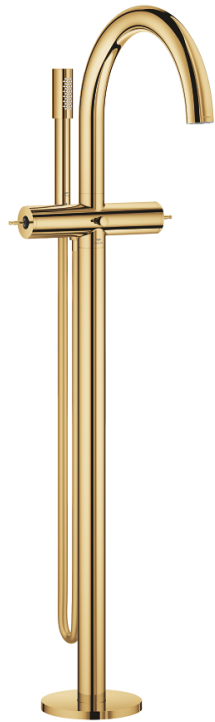

## 25 227 GL0 ATRIO PRIVATE COLLECTION BATH MIXER 1/2"

### PRODUCT DESCRIPTION

- Colour: cool sunrise
- floor-mounted installation
- for use with rough-in set 45 984 001
- ceramic headparts 1/2", 90°
- GROHE LongLife finish
- automatic diverter: bath/shower
- projection 301 mm
- integrated non-return valve in shower outlet
- hand shower with holder
- Silverflex shower hose 1.250 mm (28 362)
- protected against backflow
- for stick handles
- to be combined with stick sets 48 646, 48 458 or 48 459, please order separately
- without roughing-in set 45 984 (please order separately)

### SPARE PARTS, May 2018 – now

- 3: Decorative ring (Spare part-nr. 101309GL00)
- 4: Handle adaptor (Spare part-nr. 1012789990)
- 5: Mounting set (Spare part-nr. 101341GL00)
- 6: Diverter knob (Spare part-nr. 64989GL0)
- 7: Outlet (Spare part-nr. 101320GL00)
- 7.1: Mousseur (Spare part-nr. 13926000)
- 8: Ceramic headpart, 1/2" (Spare part-nr. 45882000)
- 8.1: O-ring Ø18,2 x Ø1,7 (Spare part-nr. 0392400M)
- 9: Ceramic headpart, 1/2" (Spare part-nr. 45883000)
- 9.1: O-ring Ø18,2 x Ø1,7 (Spare part-nr. 0392400M)
- 10: Diverter (Spare part-nr. 48407GL0)
- 11: Handshower holder (Spare part-nr. 101321GL00)
- 11.1: Non-return valve (Spare part-nr. 08565000)
- 12: Dirt strainer (Spare part-nr. 0700200M)
- 13: Handle (Spare part-nr. 101342GL00)\*
- 14: Sticks made from White Attica Caesarstone material (Spare part-nr. 48458GL0)\*
- 15: Sticks made from Vanilla Noir Caesarstone material (Spare part-nr. 48459GL0)\*
- 16: Knurled sticks (Spare part-nr. 48646GL0)\*
- 17: Inlays made from White Attica Caesarstone material (Spare part-nr. 4846000)\*
- 18: Inlays made from Vanilla Noir Caesarstone material (Spare part-nr. 4846100)\*