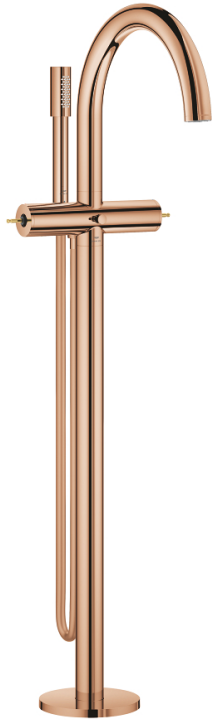

25 227 DA0 ATRIO PRIVATE COLLECTION BATH MIXER 1/2"

PRODUCT DESCRIPTION

- Colour: warm sunset
- floor-mounted installation
- for use with rough-in set 45 984 001
- ceramic headparts 1/2", 90°
- GROHE LongLife finish
- automatic diverter: bath/shower
- projection 301 mm
- integrated non-return valve in shower outlet
- hand shower with holder
- Silverflex shower hose 1.250 mm (28 362)
- protected against backflow
- for stick handles
- to be combined with stick sets 48 646, 48 458 or 48 459, please order separately
- without roughing-in set 45 984 (please order separately)

25 227 DA0 ATRIO PRIVATE COLLECTION BATH MIXER 1/2"

SPARE PARTS, May 2018 – now

- 3: Decorative ring (Spare part-nr. 101309DA00)
- 4: Handle adaptor (Spare part-nr. 1012789990)
- 5: Mounting set (Spare part-nr. 101341DA00)
- 6: Diverter knob (Spare part-nr. 64989DA0)
- 7: Outlet (Spare part-nr. 101320DA00)
- 7.1: Mousseur (Spare part-nr. 13926000)
- 8: Ceramic headpart, 1/2" (Spare part-nr. 45882000)
- 8.1: O-ring Ø18,2 x Ø1,7 (Spare part-nr. 0392400M)
- 9: Ceramic headpart, 1/2" (Spare part-nr. 45883000)
- 9.1: O-ring Ø18,2 x Ø1,7 (Spare part-nr. 0392400M)
- 10: Diverter (Spare part-nr. 48407DA0)
- 11: Handshower holder (Spare part-nr. 101321DA00)
- 11.1: Non-return valve (Spare part-nr. 08565000)
- 12: Dirt strainer (Spare part-nr. 0700200M)
- 13: Handle (Spare part-nr. 101342DA00)*
- 14: Sticks made from White Attica Caesarstone material (Spare part-nr. 48458 DA0)*
- 15: Sticks made from Vanilla Noir Caesarstone material (Spare part-nr. 48459 DA0)*
- 16: Knurled sticks (Spare part-nr. 48646DA0)*
- 17: Inlays made from White Attica Caesarstone material (Spare part-nr. 48460 00)*
- 18: Inlays made from Vanilla Noir Caesarstone material (Spare part-nr. 48461 00)*