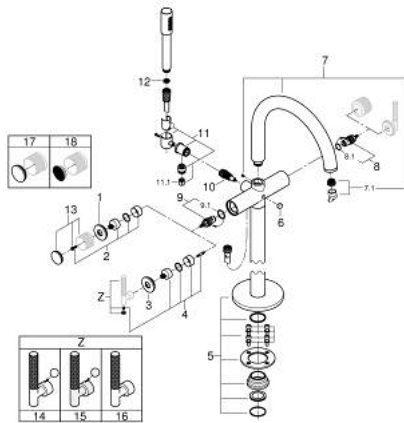

25 227 DA0 ATRIO PRIVATE COLLECTION BATH MIXER 1/2"

PRODUCT DESCRIPTION

- Colour: warm sunset
- floor-mounted installation
- for use with rough-in set 45 984 001
- ceramic headparts 1/2", 90°
- GROHE LongLife finish
- automatic diverter: bath/shower
- projection 301 mm
- integrated non-return valve in shower outlet
- hand shower with holder
- Silverflex shower hose 1.250 mm (28 362)
- protected against backflow
- for stick handles
- to be combined with stick sets 48 646, 48 458 or 48 459, please order separately
- without roughing-in set 45 984 (please order separately)

25 227 DA0 ATRIO PRIVATE COLLECTION BATH MIXER 1/2"

SPARE PARTS, May 2018 – now

- 3: Decorative ring (Spare part-nr. 101309DA00)
- 4: Handle adaptor (Spare part-nr. 1012789990)
- 5: Mounting set (Spare part-nr. 101341DA00)
- 6: Diverter knob (Spare part-nr. 64989DA0)
- 7: Outlet (Spare part-nr. 101320DA00)
- 7.1: Mousseur (Spare part-nr. 13926000)
- 8: Ceramic headpart, 1/2" (Spare part-nr. 45882000)
- 8.1: O-ring Ø18,2 x Ø1,7 (Spare part-nr. 0392400M)
- 9: Ceramic headpart, 1/2" (Spare part-nr. 45883000)
- 9.1: O-ring Ø18,2 x Ø1,7 (Spare part-nr. 0392400M)
- 10: Diverter (Spare part-nr. 48407DA0)
- 11: Handshower holder (Spare part-nr. 101321DA00)
- 11.1: Non-return valve (Spare part-nr. 08565000)
- 12: Dirt strainer (Spare part-nr. 0700200M)
- 13: Handle (Spare part-nr. 101342DA00)*
- 14: Sticks made from White Attica Caesarstone material (Spare part-nr. 48458 DA0)*
- 15: Sticks made from Vanilla Noir Caesarstone material (Spare part-nr. 48459 DA0)*
- 16: Knurled sticks (Spare part-nr. 48646DA0)*
- 17: Inlays made from White Attica Caesarstone material (Spare part-nr. 48460 00)*
- 18: Inlays made from Vanilla Noir Caesarstone material (Spare part-nr. 48461 00)*