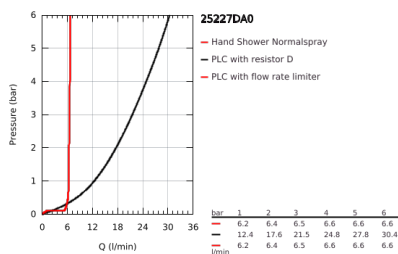

25 227 DA0 ATRIO PRIVATE COLLECTION BATH MIXER 1/2"

PRODUCT DESCRIPTION

- Colour: warm sunset
- floor-mounted installation
- for use with rough-in set 45 984 001
- ceramic headparts 1/2", 90°
- GROHE LongLife finish
- automatic diverter: bath/shower
- projection 301 mm
- integrated non-return valve in shower outlet
- hand shower with holder
- Silverflex shower hose 1.250 mm (28 362)
- protected against backflow
- for stick handles
- to be combined with stick sets 48 646, 48 458 or 48 459, please order separately
- without roughing-in set 45 984 (please order separately)