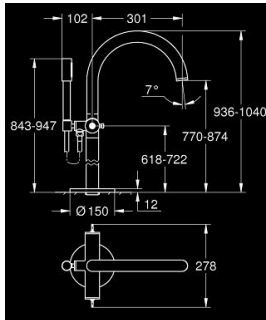

25 227 DA0 ATRIO PRIVATE COLLECTION BATH MIXER 1/2"

PRODUCT DESCRIPTION

- Colour: warm sunset
- floor-mounted installation
- for use with rough-in set 45 984 001
- ceramic headparts 1/2", 90°
- GROHE LongLife finish
- automatic diverter: bath/shower
- projection 301 mm
- integrated non-return valve in shower outlet
- hand shower with holder
- Silverflex shower hose 1.250 mm (28 362)
- protected against backflow
- for stick handles
- to be combined with stick sets 48 646, 48 458 or 48 459, please order separately
- without roughing-in set 45 984 (please order separately)

25 227 DA0 ATRIO PRIVATE COLLECTION BATH MIXER 1/2"

SPARE PARTS, May 2018 – now

- 3: Decorative ring (Spare part-nr. 101309DA00)
- 4: Handle adaptor (Spare part-nr. 1012789990)
- 5: Mounting set (Spare part-nr. 101341DA00)
- 6: Diverter knob (Spare part-nr. 64989DA0)
- 7: Outlet (Spare part-nr. 101320DA00)
- 7.1: Mousseur (Spare part-nr. 13926000)
- 8: Ceramic headpart, 1/2" (Spare part-nr. 45882000)
- 8.1: O-ring Ø18,2 x Ø1,7 (Spare part-nr. 0392400M)
- 9: Ceramic headpart, 1/2" (Spare part-nr. 45883000)
- 9.1: O-ring Ø18,2 x Ø1,7 (Spare part-nr. 0392400M)
- 10: Diverter (Spare part-nr. 48407DA0)
- 11: Handshower holder (Spare part-nr. 101321DA00)
- 11.1: Non-return valve (Spare part-nr. 08565000)
- 12: Dirt strainer (Spare part-nr. 0700200M)
- 13: Handle (Spare part-nr. 101342DA00)*
- 14: Sticks made from White Attica Caesarstone material (Spare part-nr. 48458 DA0)*
- 15: Sticks made from Vanilla Noir Caesarstone material (Spare part-nr. 48459 DA0)*
- 16: Knurled sticks (Spare part-nr. 48646DA0)*
- 17: Inlays made from White Attica Caesarstone material (Spare part-nr. 48460 00)*
- 18: Inlays made from Vanilla Noir Caesarstone material (Spare part-nr. 48461 00)*