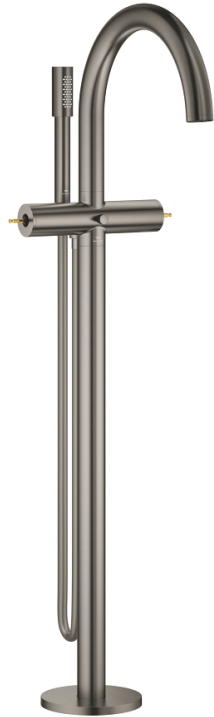

25 227 AL0 ATRIO PRIVATE COLLECTION BATH MIXER 1/2"

PRODUCT DESCRIPTION

- Colour: brushed hard graphite
- floor-mounted installation
- for use with rough-in set 45 984 001
- ceramic headparts 1/2", 90°
- GROHE LongLife finish
- automatic diverter: bath/shower
- projection 301 mm
- integrated non-return valve in shower outlet
- hand shower with holder
- Silverflex shower hose 1.250 mm (28 362)
- protected against backflow
- for stick handles
- to be combined with stick sets 48 646, 48 458 or 48 459, please order separately
- without roughing-in set 45 984 (please order separately)

25 227 AL0 ATRIO PRIVATE COLLECTION BATH MIXER 1/2"

SPARE PARTS, May 2018 – now

- 3: Decorative ring (Spare part-nr. 101309AL00)
- 4: Handle adaptor (Spare part-nr. 1012789990)
- 5: Mounting set (Spare part-nr. 101341AL00)
- 6: Diverter knob (Spare part-nr. 64989AL0)
- 7: Outlet (Spare part-nr. 101320AL00)
- 7.1: Mousseur (Spare part-nr. 13926000)
- 8: Ceramic headpart, 1/2" (Spare part-nr. 45882000)
- 8.1: O-ring Ø18,2 x Ø1,7 (Spare part-nr. 0392400M)
- 9: Ceramic headpart, 1/2" (Spare part-nr. 45883000)
- 9.1: O-ring Ø18,2 x Ø1,7 (Spare part-nr. 0392400M)
- 10: Diverter (Spare part-nr. 48407AL0)
- 11: Handshower holder (Spare part-nr. 101321AL00)
- 11.1: Non-return valve (Spare part-nr. 08565000)
- 12: Dirt strainer (Spare part-nr. 0700200M)
- 13: Handle (Spare part-nr. 101342AL00)*
- 14: Sticks made from White Attica Caesarstone material (Spare part-nr. 48458AL0)*
- 15: Sticks made from Vanilla Noir Caesarstone material (Spare part-nr. 48459AL0)*
- 16: Knurled sticks (Spare part-nr. 48646AL0)*
- 17: Inlays made from White Attica Caesarstone material (Spare part-nr. 4846000)*
- 18: Inlays made from Vanilla Noir Caesarstone material (Spare part-nr. 4846100)*