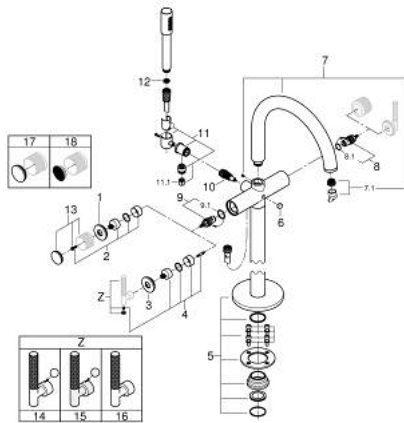

25 227 AL0 ATRIO PRIVATE COLLECTION BATH MIXER 1/2"

PRODUCT DESCRIPTION

- Colour: brushed hard graphite
- floor-mounted installation
- for use with rough-in set 45 984 001
- ceramic headparts 1/2", 90°
- GROHE LongLife finish
- automatic diverter: bath/shower
- projection 301 mm
- integrated non-return valve in shower outlet
- hand shower with holder
- Silverflex shower hose 1.250 mm (28 362)
- protected against backflow
- for stick handles
- to be combined with stick sets 48 646, 48 458 or 48 459, please order separately
- without roughing-in set 45 984 (please order separately)

25 227 AL0 ATRIO PRIVATE COLLECTION BATH MIXER 1/2"

SPARE PARTS, May 2018 – now

- 3: Decorative ring (Spare part-nr. 101309AL00)
- 4: Handle adaptor (Spare part-nr. 1012789990)
- 5: Mounting set (Spare part-nr. 101341AL00)
- 6: Diverter knob (Spare part-nr. 64989AL0)
- 7: Outlet (Spare part-nr. 101320AL00)
- 7.1: Mousseur (Spare part-nr. 13926000)
- 8: Ceramic headpart, 1/2" (Spare part-nr. 45882000)
- 8.1: O-ring Ø18,2 x Ø1,7 (Spare part-nr. 0392400M)
- 9: Ceramic headpart, 1/2" (Spare part-nr. 45883000)
- 9.1: O-ring Ø18,2 x Ø1,7 (Spare part-nr. 0392400M)
- 10: Diverter (Spare part-nr. 48407AL0)
- 11: Handshower holder (Spare part-nr. 101321AL00)
- 11.1: Non-return valve (Spare part-nr. 08565000)
- 12: Dirt strainer (Spare part-nr. 0700200M)
- 13: Handle (Spare part-nr. 101342AL00)*
- 14: Sticks made from White Attica Caesarstone material (Spare part-nr. 48458AL0)*
- 15: Sticks made from Vanilla Noir Caesarstone material (Spare part-nr. 48459AL0)*
- 16: Knurled sticks (Spare part-nr. 48646AL0)*
- 17: Inlays made from White Attica Caesarstone material (Spare part-nr. 4846000)*
- 18: Inlays made from Vanilla Noir Caesarstone material (Spare part-nr. 4846100)*