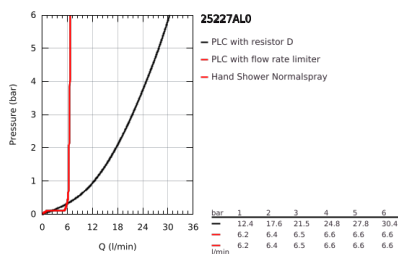

25 227 AL0 ATRIO PRIVATE COLLECTION BATH MIXER 1/2"

PRODUCT DESCRIPTION

- Colour: brushed hard graphite
- floor-mounted installation
- for use with rough-in set 45 984 001
- ceramic headparts 1/2", 90°
- GROHE LongLife finish
- automatic diverter: bath/shower
- projection 301 mm
- integrated non-return valve in shower outlet
- hand shower with holder
- Silverflex shower hose 1.250 mm (28 362)
- protected against backflow
- for stick handles
- to be combined with stick sets 48 646, 48 458 or 48 459, please order separately
- without roughing-in set 45 984 (please order separately)