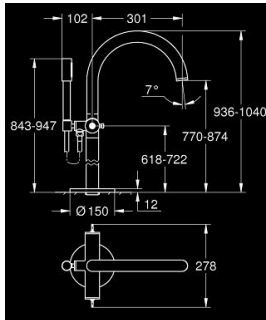

25 227 AL0 ATRIO PRIVATE COLLECTION BATH MIXER 1/2"

PRODUCT DESCRIPTION

- Colour: brushed hard graphite
- floor-mounted installation
- for use with rough-in set 45 984 001
- ceramic headparts 1/2", 90°
- GROHE LongLife finish
- automatic diverter: bath/shower
- projection 301 mm
- integrated non-return valve in shower outlet
- hand shower with holder
- Silverflex shower hose 1.250 mm (28 362)
- protected against backflow
- for stick handles
- to be combined with stick sets 48 646, 48 458 or 48 459, please order separately
- without roughing-in set 45 984 (please order separately)

25 227 AL0 ATRIO PRIVATE COLLECTION BATH MIXER 1/2"

SPARE PARTS, May 2018 – now

- 3: Decorative ring (Spare part-nr. 101309AL00)
- 4: Handle adaptor (Spare part-nr. 1012789990)
- 5: Mounting set (Spare part-nr. 101341AL00)
- 6: Diverter knob (Spare part-nr. 64989AL0)
- 7: Outlet (Spare part-nr. 101320AL00)
- 7.1: Mousseur (Spare part-nr. 13926000)
- 8: Ceramic headpart, 1/2" (Spare part-nr. 45882000)
- 8.1: O-ring Ø18,2 x Ø1,7 (Spare part-nr. 0392400M)
- 9: Ceramic headpart, 1/2" (Spare part-nr. 45883000)
- 9.1: O-ring Ø18,2 x Ø1,7 (Spare part-nr. 0392400M)
- 10: Diverter (Spare part-nr. 48407AL0)
- 11: Handshower holder (Spare part-nr. 101321AL00)
- 11.1: Non-return valve (Spare part-nr. 08565000)
- 12: Dirt strainer (Spare part-nr. 0700200M)
- 13: Handle (Spare part-nr. 101342AL00)*
- 14: Sticks made from White Attica Caesarstone material (Spare part-nr. 48458AL0)*
- 15: Sticks made from Vanilla Noir Caesarstone material (Spare part-nr. 48459AL0)*
- 16: Knurled sticks (Spare part-nr. 48646AL0)*
- 17: Inlays made from White Attica Caesarstone material (Spare part-nr. 4846000)*
- 18: Inlays made from Vanilla Noir Caesarstone material (Spare part-nr. 4846100)*