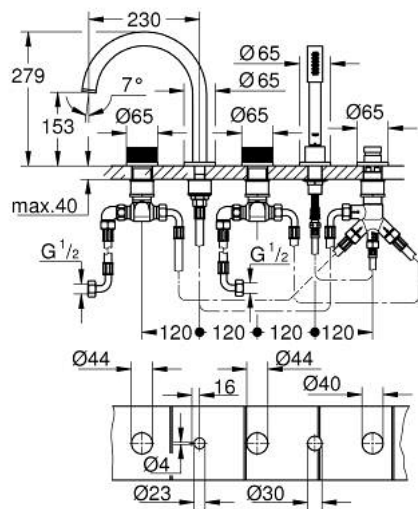

### PRODUCT DESCRIPTION

- Colour: brushed cool sunrise
- ceramic headparts 1/2", 90°
- GROHE LongLife finish
- pre-assembled spout fixing
- knobs with inlay, can be combined with 48 462 000 or 48 463 000
- bath spout with mousseur and diverter bath/shower
- hand shower Rainshower Aqua Stick 6.5 l/min
- shower hose 2000 mm
- flexible connection hoses
- connection for shower hose
- protected against backflow
- can be used with 29 037

### SPARE PARTS, May 2018 – now

- 1: Handle (Spare part-nr. 101349GN00)
  - 1.1: cap (Spare part-nr. 101348GN00)
  - 2: Diverter knob (Spare part-nr. 48411GN0)
  - 3: Diverter (Spare part-nr. 45443000)
  - 3.1: Sealing washer Ø6 x Ø2 (Spare part-nr. 0128300M)
  - 3.2: Sealing washer (Spare part-nr. 0120500M)
  - 4: Repl. kit for shank fastening (Spare part-nr. 45444000)
  - 5: Non-return valve (Spare part-nr. 08565000)
  - 6: Tube (Spare part-nr. 07300000)
  - 7: Metal hose (Spare part-nr. 28146000)
  - 8: Spring (Spare part-nr. 00869000)
  - 9: Cone nut (Spare part-nr. 08864GN0)
  - 10: Dirt strainer (Spare part-nr. 0700200M)
  - 11: Ceramic headpart 3/4" 180° (Spare part-nr. 45887000)
  - 12: Valve seat 3/4" (Spare part-nr. 45345000)
  - 13: Tube (Spare part-nr. 48019000)
  - 14: Tube (Spare part-nr. 48018000)
  - 15: Outlet (Spare part-nr. 101350GN00)
  - 15.1: Mousseur (Spare part-nr. 13926000)
  - 16: Ceramic headpart 3/4" 180° (Spare part-nr. 45888000)
  - 17: Inlays made from White Attica Caesarstone material (Spare part-nr. 48462000)\*
  - 18: Inlays made from Vanilla Noir Caesarstone material (Spare part-nr. 48463000)\*
  - 19: Socket Spanner (Spare part-nr. 19332000)\*
- \* Optional accessories