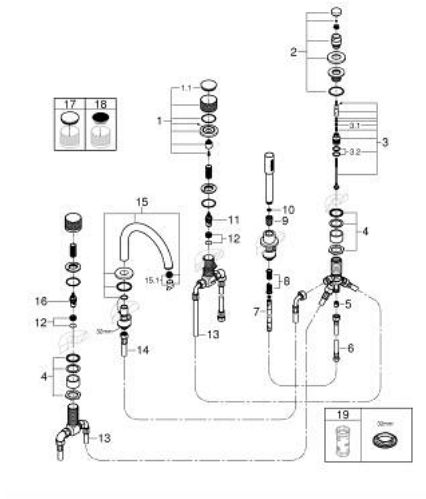

### PRODUCT DESCRIPTION

- Colour: brushed cool sunrise
- ceramic headparts 1/2", 90°
- GROHE LongLife finish
- pre-assembled spout fixing
- knobs with inlay, can be combined with 48 462 000 or 48 463 000
- bath spout with mousseur and diverter bath/shower
- hand shower Rainshower Aqua Stick 6.5 l/min
- shower hose 2000 mm
- flexible connection hoses
- connection for shower hose
- protected against backflow
- can be used with 29 037

### SPARE PARTS, May 2018 – now

- 1: Handle (Spare part-nr. 101349GN00)
  - 1.1: cap (Spare part-nr. 101348GN00)
  - 2: Diverter knob (Spare part-nr. 48411GN0)
  - 3: Diverter (Spare part-nr. 45443000)
  - 3.1: Sealing washer Ø6 x Ø2 (Spare part-nr. 0128300M)
  - 3.2: Sealing washer (Spare part-nr. 0120500M)
  - 4: Repl. kit for shank fastening (Spare part-nr. 45444000)
  - 5: Non-return valve (Spare part-nr. 08565000)
  - 6: Tube (Spare part-nr. 07300000)
  - 7: Metal hose (Spare part-nr. 28146000)
  - 8: Spring (Spare part-nr. 00869000)
  - 9: Cone nut (Spare part-nr. 08864GN0)
  - 10: Dirt strainer (Spare part-nr. 0700200M)
  - 11: Ceramic headpart 3/4" 180° (Spare part-nr. 45887000)
  - 12: Valve seat 3/4" (Spare part-nr. 45345000)
  - 13: Tube (Spare part-nr. 48019000)
  - 14: Tube (Spare part-nr. 48018000)
  - 15: Outlet (Spare part-nr. 101350GN00)
  - 15.1: Mousseur (Spare part-nr. 13926000)
  - 16: Ceramic headpart 3/4" 180° (Spare part-nr. 45888000)
  - 17: Inlays made from White Attica Caesarstone material (Spare part-nr. 48462000)\*
  - 18: Inlays made from Vanilla Noir Caesarstone material (Spare part-nr. 48463000)\*
  - 19: Socket Spanner (Spare part-nr. 19332000)\*
- \* Optional accessories