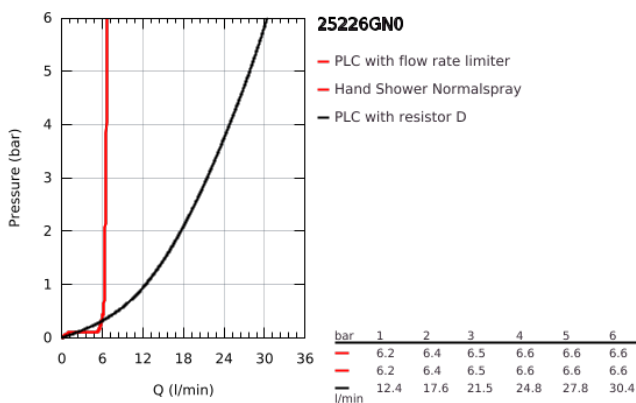

### PRODUCT DESCRIPTION

- Colour: brushed cool sunrise
- ceramic headparts 1/2", 90°
- GROHE LongLife finish
- pre-assembled spout fixing
- knobs with inlay, can be combined with 48 462 000 or 48 463 000
- bath spout with mousseur and diverter bath/shower
- hand shower Rainshower Aqua Stick 6.5 l/min
- shower hose 2000 mm
- flexible connection hoses
- connection for shower hose
- protected against backflow
- can be used with 29 037