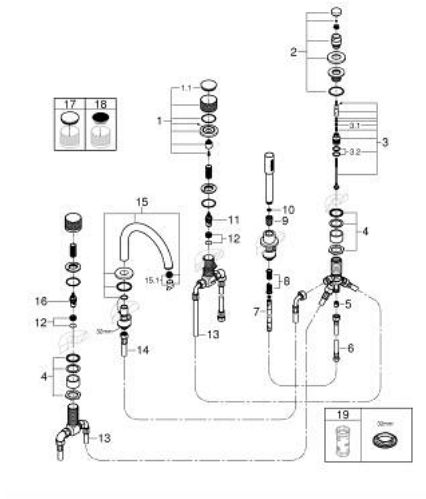

### PRODUCT DESCRIPTION

- Colour: cool sunrise
- ceramic headparts 1/2", 90°
- GROHE LongLife finish
- pre-assembled spout fixing
- knobs with inlay, can be combined with 48 462 000 or 48 463 000
- bath spout with mousseur and diverter bath/shower
- hand shower Rainshower Aqua Stick 6.5 l/min
- shower hose 2000 mm
- flexible connection hoses
- connection for shower hose
- protected against backflow
- can be used with 29 037

### SPARE PARTS, May 2018 – now

- 1: Handle (Spare part-nr. 101349GL00)
  - 1.1: cap (Spare part-nr. 101348GL00)
  - 2: Diverter knob (Spare part-nr. 48411GL0)
  - 3: Diverter (Spare part-nr. 45443000)
  - 3.1: Sealing washer  $\varnothing 6 \times \varnothing 2$  (Spare part-nr. 0128300M)
  - 3.2: Sealing washer (Spare part-nr. 0120500M)
  - 4: Repl. kit for shank fastening (Spare part-nr. 45444000)
  - 5: Non-return valve (Spare part-nr. 08565000)
  - 6: Tube (Spare part-nr. 073000000)
  - 7: Metal hose (Spare part-nr. 28146000)
  - 8: Spring (Spare part-nr. 00869000)
  - 9: Cone nut (Spare part-nr. 08864GL0)
  - 10: Dirt strainer (Spare part-nr. 0700200M)
  - 11: Ceramic headpart 3/4" 180° (Spare part-nr. 45887000)
  - 12: Valve seat 3/4" (Spare part-nr. 45345000)
  - 13: Tube (Spare part-nr. 48019000)
  - 14: Tube (Spare part-nr. 48018000)
  - 15: Outlet (Spare part-nr. 101350GL00)
  - 15.1: Mousseur (Spare part-nr. 13926000)
  - 16: Ceramic headpart 3/4" 180° (Spare part-nr. 45888000)
  - 17: Inlays made from White Attica Caesarstone material (Spare part-nr. 48462000)\*
  - 18: Inlays made from Vanilla Noir Caesarstone material (Spare part-nr. 48463000)\*
  - 19: Socket Spanner (Spare part-nr. 19332000)\*
- \* Optional accessories