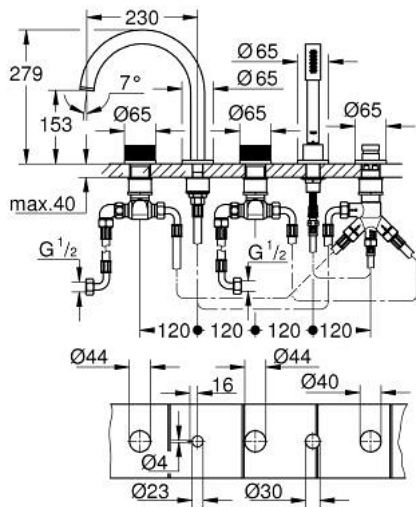

### PRODUCT DESCRIPTION

- Colour: cool sunrise
- ceramic headparts 1/2", 90°
- GROHE LongLife finish
- pre-assembled spout fixing
- knobs with inlay, can be combined with 48 462 000 or 48 463 000
- bath spout with mousseur and diverter bath/shower
- hand shower Rainshower Aqua Stick 6.5 l/min
- shower hose 2000 mm
- flexible connection hoses
- connection for shower hose
- protected against backflow
- can be used with 29 037

### SPARE PARTS, May 2018 – now

- 1: Handle (Spare part-nr. 101349GL00)
  - 1.1: cap (Spare part-nr. 101348GL00)
  - 2: Diverter knob (Spare part-nr. 48411GL0)
  - 3: Diverter (Spare part-nr. 45443000)
  - 3.1: Sealing washer  $\varnothing 6 \times \varnothing 2$  (Spare part-nr. 0128300M)
  - 3.2: Sealing washer (Spare part-nr. 0120500M)
  - 4: Repl. kit for shank fastening (Spare part-nr. 45444000)
  - 5: Non-return valve (Spare part-nr. 08565000)
  - 6: Tube (Spare part-nr. 073000000)
  - 7: Metal hose (Spare part-nr. 28146000)
  - 8: Spring (Spare part-nr. 00869000)
  - 9: Cone nut (Spare part-nr. 08864GL0)
  - 10: Dirt strainer (Spare part-nr. 0700200M)
  - 11: Ceramic headpart 3/4" 180° (Spare part-nr. 45887000)
  - 12: Valve seat 3/4" (Spare part-nr. 45345000)
  - 13: Tube (Spare part-nr. 48019000)
  - 14: Tube (Spare part-nr. 48018000)
  - 15: Outlet (Spare part-nr. 101350GL00)
  - 15.1: Mousseur (Spare part-nr. 13926000)
  - 16: Ceramic headpart 3/4" 180° (Spare part-nr. 45888000)
  - 17: Inlays made from White Attica Caesarstone material (Spare part-nr. 48462000)\*
  - 18: Inlays made from Vanilla Noir Caesarstone material (Spare part-nr. 48463000)\*
  - 19: Socket Spanner (Spare part-nr. 19332000)\*
- \* Optional accessories