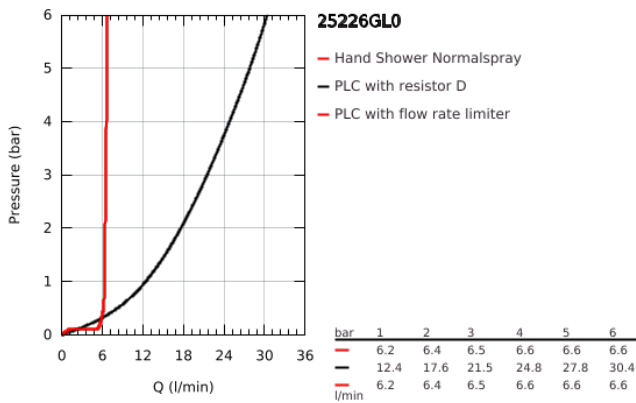

### PRODUCT DESCRIPTION

- Colour: cool sunrise
- ceramic headparts 1/2", 90°
- GROHE LongLife finish
- pre-assembled spout fixing
- knobs with inlay, can be combined with 48 462 000 or 48 463 000
- bath spout with mousseur and diverter bath/shower
- hand shower Rainshower Aqua Stick 6.5 l/min
- shower hose 2000 mm
- flexible connection hoses
- connection for shower hose
- protected against backflow
- can be used with 29 037