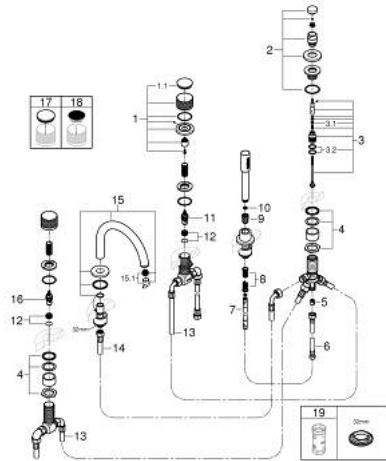

## 25 226 DA0 ATRIO PRIVATE COLLECTION 5-HOLE BATH/SHOWER COMBINATION

### PRODUCT DESCRIPTION

- Colour: warm sunset
- ceramic headparts 1/2", 90°
- GROHE LongLife finish
- pre-assembled spout fixing
- knobs with inlay, can be combined with 48 462 000 or 48 463 000
- bath spout with mousseur and diverter bath/shower
- hand shower Rainshower Aqua Stick 6.5 l/min
- shower hose 2000 mm
- flexible connection hoses
- connection for shower hose
- protected against backflow
- can be used with 29 037

### SPARE PARTS, May 2018 – now

- 1: Handle (Spare part-nr. 101349DA00)
  - 1.1: cap (Spare part-nr. 101348DA00)
  - 2: Diverter knob (Spare part-nr. 48411DA0)
  - 3: Diverter (Spare part-nr. 45443000)
  - 3.1: Sealing washer  $\varnothing 6 \times \varnothing 2$  (Spare part-nr. 0128300M)
  - 3.2: Sealing washer (Spare part-nr. 0120500M)
  - 4: Repl. kit for shank fastening (Spare part-nr. 45444000)
  - 5: Non-return valve (Spare part-nr. 08565000)
  - 6: Tube (Spare part-nr. 07300000)
  - 7: Metal hose (Spare part-nr. 28146000)
  - 8: Spring (Spare part-nr. 00869000)
  - 9: Cone nut (Spare part-nr. 08864DA0)
  - 10: Dirt strainer (Spare part-nr. 0700200M)
  - 11: Ceramic headpart 3/4" 180° (Spare part-nr. 45887000)
  - 12: Valve seat 3/4" (Spare part-nr. 45345000)
  - 13: Tube (Spare part-nr. 48019000)
  - 14: Tube (Spare part-nr. 48018000)
  - 15: Outlet (Spare part-nr. 101350DA00)
  - 15.1: Mousseur (Spare part-nr. 13926000)
  - 16: Ceramic headpart 3/4" 180° (Spare part-nr. 45888000)
  - 17: Inlays made from White Attica Caesarstone material (Spare part-nr. 48462000)\*
  - 18: Inlays made from Vanilla Noir Caesarstone material (Spare part-nr. 48463000)\*
  - 19: Socket Spanner (Spare part-nr. 19332000)\*
- \* Optional accessories