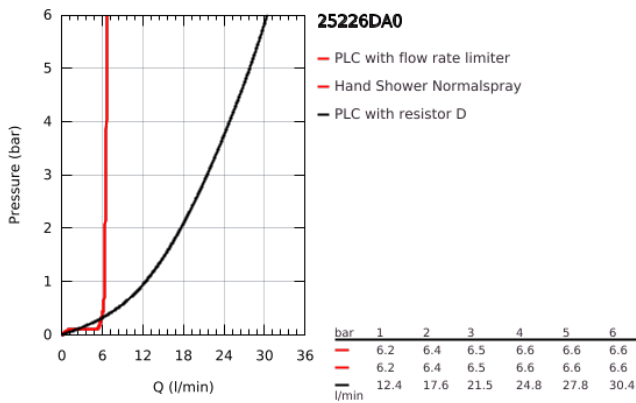

### PRODUCT DESCRIPTION

- Colour: warm sunset
- ceramic headparts 1/2", 90°
- GROHE LongLife finish
- pre-assembled spout fixing
- knobs with inlay, can be combined with 48 462 000 or 48 463 000
- bath spout with mousseur and diverter bath/shower
- hand shower Rainshower Aqua Stick 6.5 l/min
- shower hose 2000 mm
- flexible connection hoses
- connection for shower hose
- protected against backflow
- can be used with 29 037