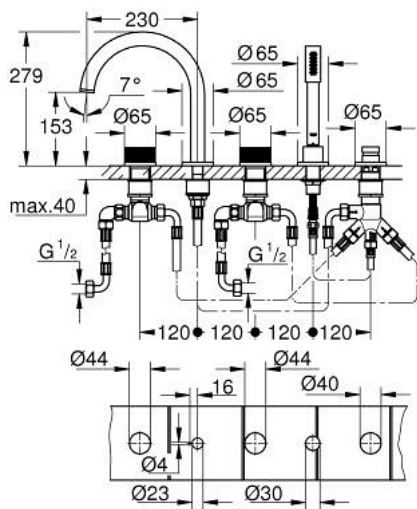

### PRODUCT DESCRIPTION

- Colour: warm sunset
- ceramic headparts 1/2", 90°
- GROHE LongLife finish
- pre-assembled spout fixing
- knobs with inlay, can be combined with 48 462 000 or 48 463 000
- bath spout with mousseur and diverter bath/shower
- hand shower Rainshower Aqua Stick 6.5 l/min
- shower hose 2000 mm
- flexible connection hoses
- connection for shower hose
- protected against backflow
- can be used with 29 037

### SPARE PARTS, May 2018 – now

- 1: Handle (Spare part-nr. 101349DA00)
  - 1.1: cap (Spare part-nr. 101348DA00)
  - 2: Diverter knob (Spare part-nr. 48411DA0)
  - 3: Diverter (Spare part-nr. 45443000)
  - 3.1: Sealing washer  $\varnothing 6 \times \varnothing 2$  (Spare part-nr. 0128300M)
  - 3.2: Sealing washer (Spare part-nr. 0120500M)
  - 4: Repl. kit for shank fastening (Spare part-nr. 45444000)
  - 5: Non-return valve (Spare part-nr. 08565000)
  - 6: Tube (Spare part-nr. 07300000)
  - 7: Metal hose (Spare part-nr. 28146000)
  - 8: Spring (Spare part-nr. 00869000)
  - 9: Cone nut (Spare part-nr. 08864DA0)
  - 10: Dirt strainer (Spare part-nr. 0700200M)
  - 11: Ceramic headpart 3/4" 180° (Spare part-nr. 45887000)
  - 12: Valve seat 3/4" (Spare part-nr. 45345000)
  - 13: Tube (Spare part-nr. 48019000)
  - 14: Tube (Spare part-nr. 48018000)
  - 15: Outlet (Spare part-nr. 101350DA00)
  - 15.1: Mousseur (Spare part-nr. 13926000)
  - 16: Ceramic headpart 3/4" 180° (Spare part-nr. 45888000)
  - 17: Inlays made from White Attica Caesarstone material (Spare part-nr. 48462000)\*
  - 18: Inlays made from Vanilla Noir Caesarstone material (Spare part-nr. 48463000)\*
  - 19: Socket Spanner (Spare part-nr. 19332000)\*
- \* Optional accessories