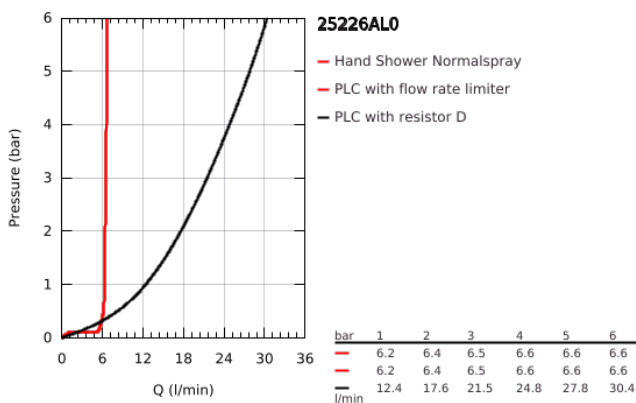

25 226 AL0 ATRIO PRIVATE COLLECTION 5-HOLE BATH/SHOWER COMBINATION

PRODUCT DESCRIPTION

- Colour: brushed hard graphite
- ceramic headparts 1/2", 90°
- GROHE LongLife finish
- pre-assembled spout fixing
- knobs with inlay, can be combined with 48 462 000 or 48 463 000
- bath spout with mousseur and diverter bath/shower
- hand shower Rainshower Aqua Stick 6.5 l/min
- shower hose 2000 mm
- flexible connection hoses
- connection for shower hose
- protected against backflow
- can be used with 29 037