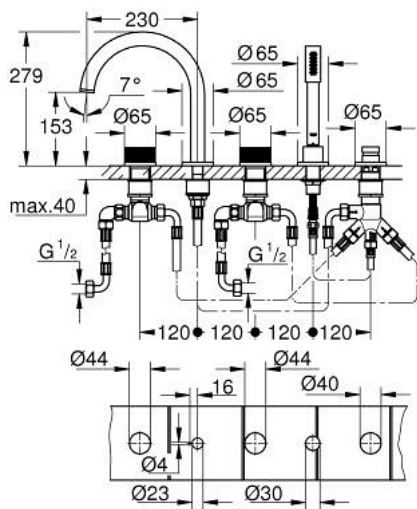

25 226 AL0 ATRIO PRIVATE COLLECTION 5-HOLE BATH/SHOWER COMBINATION

PRODUCT DESCRIPTION

- Colour: brushed hard graphite
- ceramic headparts 1/2", 90°
- GROHE LongLife finish
- pre-assembled spout fixing
- knobs with inlay, can be combined with 48 462 000 or 48 463 000
- bath spout with mousseur and diverter bath/shower
- hand shower Rainshower Aqua Stick 6.5 l/min
- shower hose 2000 mm
- flexible connection hoses
- connection for shower hose
- protected against backflow
- can be used with 29 037

25 226 AL0 ATRIO PRIVATE COLLECTION 5-HOLE BATH/SHOWER COMBINATION

SPARE PARTS, May 2018 – now

- 1: Handle (Spare part-nr. 101349AL00)
 - 1.1: cap (Spare part-nr. 101348AL00)
 - 2: Diverter knob (Spare part-nr. 48411AL0)
 - 3: Diverter (Spare part-nr. 45443000)
 - 3.1: Sealing washer $\varnothing 6 \times \varnothing 2$ (Spare part-nr. 0128300M)
 - 3.2: Sealing washer (Spare part-nr. 0120500M)
 - 4: Repl. kit for shank fastening (Spare part-nr. 45444000)
 - 5: Non-return valve (Spare part-nr. 08565000)
 - 6: Tube (Spare part-nr. 07300000)
 - 7: Metal hose (Spare part-nr. 28146000)
 - 8: Spring (Spare part-nr. 00869000)
 - 9: Cone nut (Spare part-nr. 08864AL0)
 - 10: Dirt strainer (Spare part-nr. 0700200M)
 - 11: Ceramic headpart 3/4" 180° (Spare part-nr. 45887000)
 - 12: Valve seat 3/4" (Spare part-nr. 45345000)
 - 13: Tube (Spare part-nr. 48019000)
 - 14: Tube (Spare part-nr. 48018000)
 - 15: Outlet (Spare part-nr. 101350AL00)
 - 15.1: Mousseur (Spare part-nr. 13926000)
 - 16: Ceramic headpart 3/4" 180° (Spare part-nr. 45888000)
 - 17: Inlays made from White Attica Caesarstone material (Spare part-nr. 48462000)*
 - 18: Inlays made from Vanilla Noir Caesarstone material (Spare part-nr. 48463000)*
 - 19: Socket Spanner (Spare part-nr. 19332000)*
- * Optional accessories