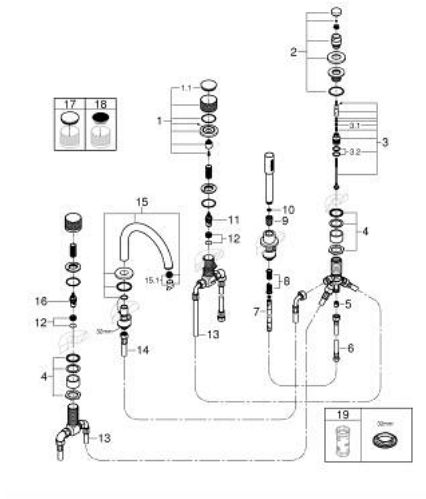

25 226 AL0 ATRIO PRIVATE COLLECTION 5-HOLE BATH/SHOWER COMBINATION

PRODUCT DESCRIPTION

- Colour: brushed hard graphite
- ceramic headparts 1/2", 90°
- GROHE LongLife finish
- pre-assembled spout fixing
- knobs with inlay, can be combined with 48 462 000 or 48 463 000
- bath spout with mousseur and diverter bath/shower
- hand shower Rainshower Aqua Stick 6.5 l/min
- shower hose 2000 mm
- flexible connection hoses
- connection for shower hose
- protected against backflow
- can be used with 29 037

25 226 AL0 ATRIO PRIVATE COLLECTION 5-HOLE BATH/SHOWER COMBINATION

SPARE PARTS, May 2018 – now

- 1: Handle (Spare part-nr. 101349AL00)
 - 1.1: cap (Spare part-nr. 101348AL00)
 - 2: Diverter knob (Spare part-nr. 48411AL0)
 - 3: Diverter (Spare part-nr. 45443000)
 - 3.1: Sealing washer $\varnothing 6 \times \varnothing 2$ (Spare part-nr. 0128300M)
 - 3.2: Sealing washer (Spare part-nr. 0120500M)
 - 4: Repl. kit for shank fastening (Spare part-nr. 45444000)
 - 5: Non-return valve (Spare part-nr. 08565000)
 - 6: Tube (Spare part-nr. 07300000)
 - 7: Metal hose (Spare part-nr. 28146000)
 - 8: Spring (Spare part-nr. 00869000)
 - 9: Cone nut (Spare part-nr. 08864AL0)
 - 10: Dirt strainer (Spare part-nr. 0700200M)
 - 11: Ceramic headpart 3/4" 180° (Spare part-nr. 45887000)
 - 12: Valve seat 3/4" (Spare part-nr. 45345000)
 - 13: Tube (Spare part-nr. 48019000)
 - 14: Tube (Spare part-nr. 48018000)
 - 15: Outlet (Spare part-nr. 101350AL00)
 - 15.1: Mousseur (Spare part-nr. 13926000)
 - 16: Ceramic headpart 3/4" 180° (Spare part-nr. 45888000)
 - 17: Inlays made from White Attica Caesarstone material (Spare part-nr. 48462000)*
 - 18: Inlays made from Vanilla Noir Caesarstone material (Spare part-nr. 48463000)*
 - 19: Socket Spanner (Spare part-nr. 19332000)*
- * Optional accessories