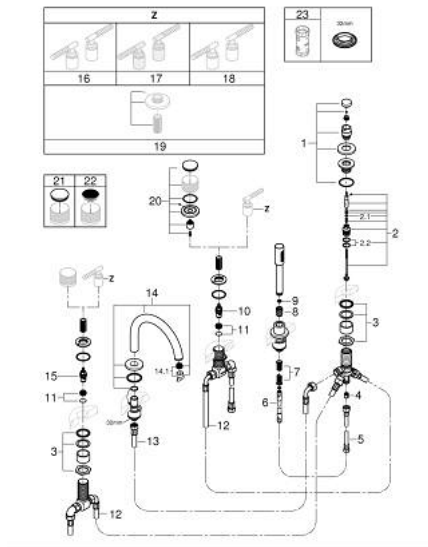

25 224 GN0 ATRIO PRIVATE COLLECTION 5-HOLE BATH/SHOWER COMBINATION

SPARE PARTS, May 2018 – now

- 1: Diverter knob (Spare part-nr. 48411GN0)
 - 2: Diverter (Spare part-nr. 45443000)
 - 2.1: Sealing washer $\varnothing 6 \times \varnothing 2$ (Spare part-nr. 0128300M)
 - 2.2: Sealing washer (Spare part-nr. 0120500M)
 - 3: Repl. kit for shank fastening (Spare part-nr. 45444000)
 - 4: Non-return valve (Spare part-nr. 08565000)
 - 5: Tube (Spare part-nr. 07300000)
 - 6: Metal hose (Spare part-nr. 28146000)
 - 7: Spring (Spare part-nr. 00869000)
 - 8: Cone nut (Spare part-nr. 08864GN0)
 - 9: Dirt strainer (Spare part-nr. 0700200M)
 - 10: Ceramic headpart 3/4" 180° (Spare part-nr. 45887000)
 - 11: Valve seat 3/4" (Spare part-nr. 45345000)
 - 12: Tube (Spare part-nr. 48019000)
 - 13: Tube (Spare part-nr. 48018000)
 - 14: Outlet (Spare part-nr. 101350GN00)
 - 14.1: Mousseur (Spare part-nr. 13926000)
 - 15: Ceramic headpart 3/4" 180° (Spare part-nr. 45888000)
 - 16: Sticks made from White Attica Caesarstone material (Spare part-nr. 48464GN0)*
 - 17: Sticks made from Vanilla Noir Caesarstone material (Spare part-nr. 48465GN0)*
 - 18: Knurled sticks (Spare part-nr. 48651GN0)*
 - 19: Escutcheon (Spare part-nr. 101351GN00)*
 - 20: Handle (Spare part-nr. 101349GN00)*
 - 21: Inlays made from White Attica Caesarstone material (Spare part-nr. 48462000)*
 - 22: Inlays made from Vanilla Noir Caesarstone material (Spare part-nr. 48463000)*
 - 23: Socket Spanner (Spare part-nr. 19332000)*
- * Optional accessories