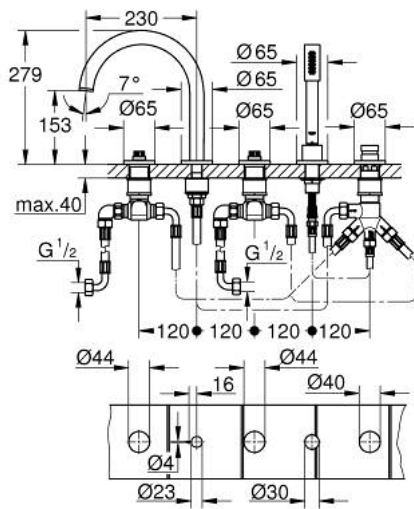

25 224 GN0 ATRIO PRIVATE COLLECTION 5-HOLE BATH/SHOWER COMBINATION