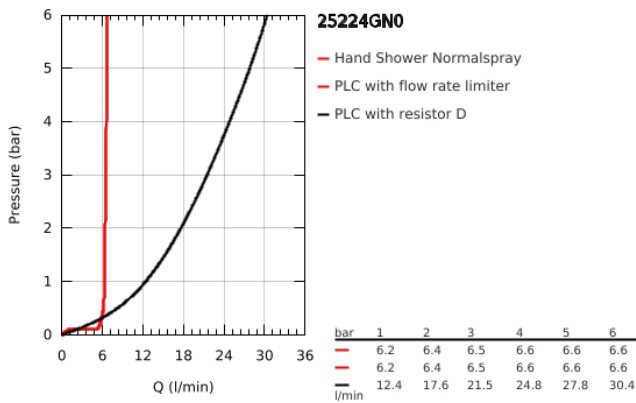

25 224 GN0 ATRIO PRIVATE COLLECTION 5-HOLE BATH/SHOWER COMBINATION

PRODUCT DESCRIPTION

- Colour: brushed cool sunrise
- ceramic headparts 1/2", 90°
- GROHE LongLife finish
- pre-assembled spout fixing
- bath spout with mousseur and diverter bath/shower
- hand shower Rainshower Aqua Stick 6.5 l/min
- shower hose 2000 mm
- flexible connection hoses
- connection for shower hose
- protected against backflow
- for stick handles
- to be combined with stick sets 48 464, 48 465 or 48 651, please order separately
- can be used with 29 037