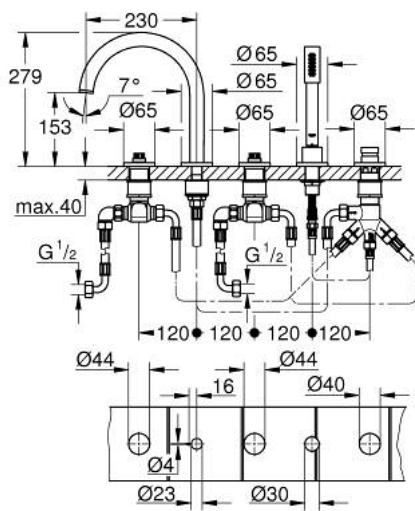

25 224 DA0 ATRIO PRIVATE COLLECTION 5-HOLE BATH/SHOWER COMBINATION