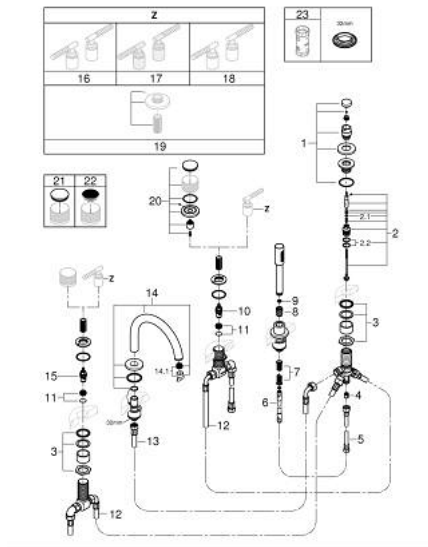

25 224 DA0 ATRIO PRIVATE COLLECTION 5-HOLE BATH/SHOWER COMBINATION

SPARE PARTS, May 2018 – now

- 1: Diverter knob (Spare part-nr. 48411DA0)
 - 2: Diverter (Spare part-nr. 45443000)
 - 2.1: Sealing washer Ø6 x Ø2 (Spare part-nr. 0128300M)
 - 2.2: Sealing washer (Spare part-nr. 0120500M)
 - 3: Repl. kit for shank fastening (Spare part-nr. 45444000)
 - 4: Non-return valve (Spare part-nr. 08565000)
 - 5: Tube (Spare part-nr. 07300000)
 - 6: Metal hose (Spare part-nr. 28146000)
 - 7: Spring (Spare part-nr. 00869000)
 - 8: Cone nut (Spare part-nr. 08864DA0)
 - 9: Dirt strainer (Spare part-nr. 0700200M)
 - 10: Ceramic headpart 3/4" 180° (Spare part-nr. 45887000)
 - 11: Valve seat 3/4" (Spare part-nr. 45345000)
 - 12: Tube (Spare part-nr. 48019000)
 - 13: Tube (Spare part-nr. 48018000)
 - 14: Outlet (Spare part-nr. 101350DA00)
 - 14.1: Mousseur (Spare part-nr. 13926000)
 - 15: Ceramic headpart 3/4" 180° (Spare part-nr. 45888000)
 - 16: Sticks made from White Attica Caesarstone material (Spare part-nr. 48464DA0)*
 - 17: Sticks made from Vanilla Noir Caesarstone material (Spare part-nr. 48465DA0)*
 - 18: Knurled sticks (Spare part-nr. 48651DA0)*
 - 19: Escutcheon (Spare part-nr. 101351DA00)*
 - 20: Handle (Spare part-nr. 101349DA00)*
 - 21: Inlays made from White Attica Caesarstone material (Spare part-nr. 48462000)*
 - 22: Inlays made from Vanilla Noir Caesarstone material (Spare part-nr. 48463000)*
 - 23: Socket Spanner (Spare part-nr. 19332000)*
- * Optional accessories