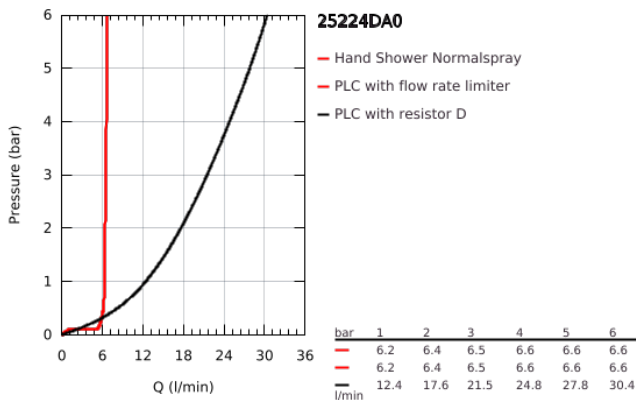

25 224 DA0 ATRIO PRIVATE COLLECTION 5-HOLE BATH/SHOWER COMBINATION

PRODUCT DESCRIPTION

- Colour: warm sunset
- ceramic headparts 1/2", 90°
- GROHE LongLife finish
- pre-assembled spout fixing
- bath spout with mousseur and diverter bath/shower
- hand shower Rainshower Aqua Stick 6.5 l/min
- shower hose 2000 mm
- flexible connection hoses
- connection for shower hose
- protected against backflow
- for stick handles
- to be combined with stick sets 48 464, 48 465 or 48 651, please order separately
- can be used with 29 037