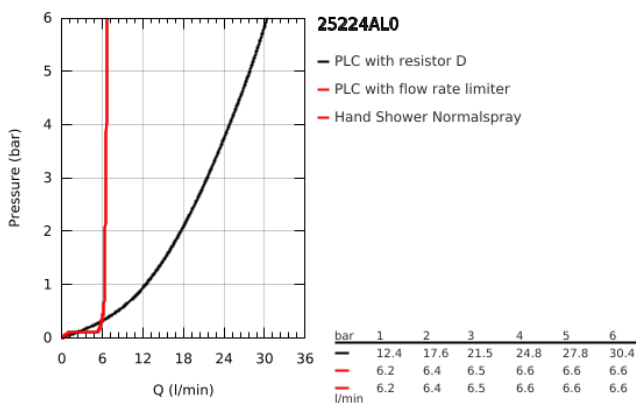

### PRODUCT DESCRIPTION

- Colour: brushed hard graphite
- ceramic headparts 1/2", 90°
- GROHE LongLife finish
- pre-assembled spout fixing
- bath spout with mousseur and diverter bath/shower
- hand shower Rainshower Aqua Stick 6.5 l/min
- shower hose 2000 mm
- flexible connection hoses
- connection for shower hose
- protected against backflow
- for stick handles
- to be combined with stick sets 48 464, 48 465 or 48 651, please order separately
- can be used with 29 037