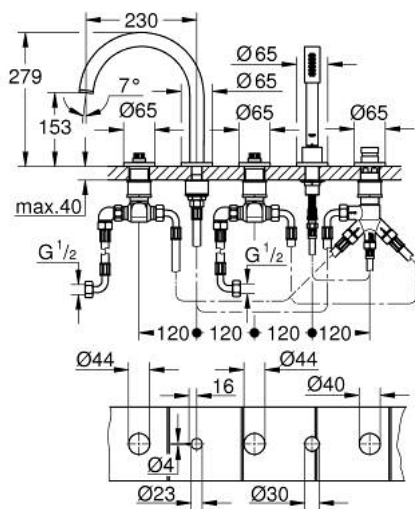

### PRODUCT DESCRIPTION

- Colour: brushed hard graphite
- ceramic headparts 1/2", 90°
- GROHE LongLife finish
- pre-assembled spout fixing
- bath spout with mousseur and diverter bath/shower
- hand shower Rainshower Aqua Stick 6.5 l/min
- shower hose 2000 mm
- flexible connection hoses
- connection for shower hose
- protected against backflow
- for stick handles
- to be combined with stick sets 48 464, 48 465 or 48 651, please order separately
- can be used with 29 037

### SPARE PARTS, May 2018 – now

- 1: Diverter knob (Spare part-nr. 48411AL0)
  - 2: Diverter (Spare part-nr. 45443000)
  - 2.1: Sealing washer  $\varnothing 6 \times \varnothing 2$  (Spare part-nr. 0128300M)
  - 2.2: Sealing washer (Spare part-nr. 0120500M)
  - 3: Repl. kit for shank fastening (Spare part-nr. 45444000)
  - 4: Non-return valve (Spare part-nr. 08565000)
  - 5: Tube (Spare part-nr. 07300000)
  - 6: Metal hose (Spare part-nr. 28146000)
  - 7: Spring (Spare part-nr. 00869000)
  - 8: Cone nut (Spare part-nr. 08864AL0)
  - 9: Dirt strainer (Spare part-nr. 0700200M)
  - 10: Ceramic headpart 3/4" 180° (Spare part-nr. 45887000)
  - 11: Valve seat 3/4" (Spare part-nr. 45345000)
  - 12: Tube (Spare part-nr. 48019000)
  - 13: Tube (Spare part-nr. 48018000)
  - 14: Outlet (Spare part-nr. 101350AL00)
  - 14.1: Mousseur (Spare part-nr. 13926000)
  - 15: Ceramic headpart 3/4" 180° (Spare part-nr. 45888000)
  - 16: Sticks made from White Attica Caesarstone material (Spare part-nr. 48464AL0)\*
  - 17: Sticks made from Vanilla Noir Caesarstone material (Spare part-nr. 48465AL0)\*
  - 18: Knurled sticks (Spare part-nr. 48651AL0)\*
  - 19: Escutcheon (Spare part-nr. 101351AL00)\*
  - 20: Handle (Spare part-nr. 101349AL00)\*
  - 21: Inlays made from White Attica Caesarstone material (Spare part-nr. 48462000)\*
  - 22: Inlays made from Vanilla Noir Caesarstone material (Spare part-nr. 48463000)\*
  - 23: Socket Spanner (Spare part-nr. 19332000)\*
- \* Optional accessories