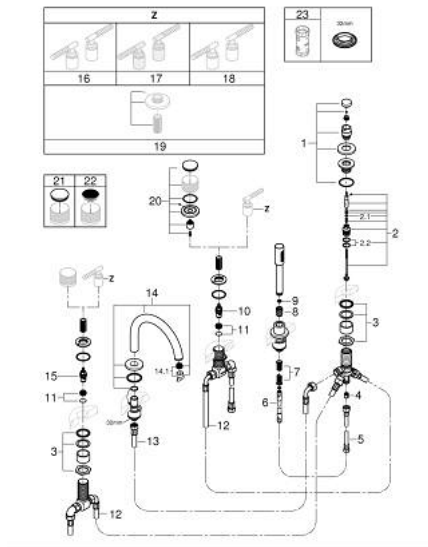

### PRODUCT DESCRIPTION

- Colour: brushed hard graphite
- ceramic headparts 1/2", 90°
- GROHE LongLife finish
- pre-assembled spout fixing
- bath spout with mousseur and diverter bath/shower
- hand shower Rainshower Aqua Stick 6.5 l/min
- shower hose 2000 mm
- flexible connection hoses
- connection for shower hose
- protected against backflow
- for stick handles
- to be combined with stick sets 48 464, 48 465 or 48 651, please order separately
- can be used with 29 037

### SPARE PARTS, May 2018 – now

- 1: Diverter knob (Spare part-nr. 48411AL0)
  - 2: Diverter (Spare part-nr. 45443000)
  - 2.1: Sealing washer  $\varnothing 6 \times \varnothing 2$  (Spare part-nr. 0128300M)
  - 2.2: Sealing washer (Spare part-nr. 0120500M)
  - 3: Repl. kit for shank fastening (Spare part-nr. 45444000)
  - 4: Non-return valve (Spare part-nr. 08565000)
  - 5: Tube (Spare part-nr. 07300000)
  - 6: Metal hose (Spare part-nr. 28146000)
  - 7: Spring (Spare part-nr. 00869000)
  - 8: Cone nut (Spare part-nr. 08864AL0)
  - 9: Dirt strainer (Spare part-nr. 0700200M)
  - 10: Ceramic headpart 3/4" 180° (Spare part-nr. 45887000)
  - 11: Valve seat 3/4" (Spare part-nr. 45345000)
  - 12: Tube (Spare part-nr. 48019000)
  - 13: Tube (Spare part-nr. 48018000)
  - 14: Outlet (Spare part-nr. 101350AL00)
  - 14.1: Mousseur (Spare part-nr. 13926000)
  - 15: Ceramic headpart 3/4" 180° (Spare part-nr. 45888000)
  - 16: Sticks made from White Attica Caesarstone material (Spare part-nr. 48464AL0)\*
  - 17: Sticks made from Vanilla Noir Caesarstone material (Spare part-nr. 48465AL0)\*
  - 18: Knurled sticks (Spare part-nr. 48651AL0)\*
  - 19: Escutcheon (Spare part-nr. 101351AL00)\*
  - 20: Handle (Spare part-nr. 101349AL00)\*
  - 21: Inlays made from White Attica Caesarstone material (Spare part-nr. 48462000)\*
  - 22: Inlays made from Vanilla Noir Caesarstone material (Spare part-nr. 48463000)\*
  - 23: Socket Spanner (Spare part-nr. 19332000)\*
- \* Optional accessories