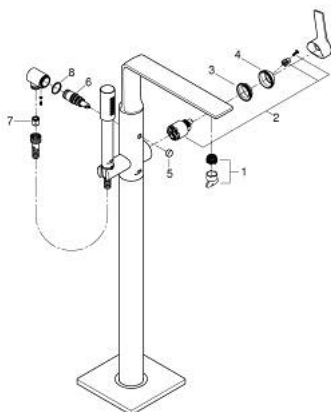

## 25 222 GN1 ALLURE SINGLE-LEVER BATH MIXER 1/2", FLOOR MOUNTED

### PRODUCT DESCRIPTION

- Colour: brushed cool sunrise
- for use with rough-in set 45 984 001
- GROHE SilkMove 35 mm ceramic cartridge
- GROHE LongLife finish
- automatic diverter: bath/shower
- spout with mousseur
- projection 263 mm
- integrated non-return valve in shower outlet
- with shower holder
- hand shower Rainshower Aqua Stick 6.5 l/min
- shower hose 1250 mm
- protected against backflow
- without roughing-in set 45 984 (please order separately)

### SPARE PARTS, May 2018 – now

- 1: Mousseur (Spare part-nr. 13926000)
- 2: Cartridge (Spare part-nr. 46374000)
- 3: Screw coupling (Spare part-nr. 46460000)
- 4: cap (Spare part-nr. 46116GN0)
- 5: Diverter knob (Spare part-nr. 64989GN0)
- 6: Diverter (Spare part-nr. 65655GN0)
- 7: Non-return valve (Spare part-nr. 08565000)
- 8: Sealing washer Ø24 x Ø2 (Spare part-nr. 0119600M)