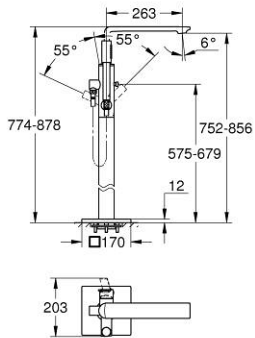

## 25 222 GN1 ALLURE SINGLE-LEVER BATH MIXER 1/2", FLOOR MOUNTED

### PRODUCT DESCRIPTION

- Colour: brushed cool sunrise
- for use with rough-in set 45 984 001
- GROHE SilkMove 35 mm ceramic cartridge
- GROHE LongLife finish
- automatic diverter: bath/shower
- spout with mousseur
- projection 263 mm
- integrated non-return valve in shower outlet
- with shower holder
- hand shower Rainshower Aqua Stick 6.5 l/min
- shower hose 1250 mm
- protected against backflow
- without roughing-in set 45 984 (please order separately)

### SPARE PARTS, May 2018 – now

- 1: Mousseur (Spare part-nr. 13926000)
- 2: Cartridge (Spare part-nr. 46374000)
- 3: Screw coupling (Spare part-nr. 46460000)
- 4: cap (Spare part-nr. 46116GN0)
- 5: Diverter knob (Spare part-nr. 64989GN0)
- 6: Diverter (Spare part-nr. 65655GN0)
- 7: Non-return valve (Spare part-nr. 08565000)
- 8: Sealing washer Ø24 x Ø2 (Spare part-nr. 0119600M)