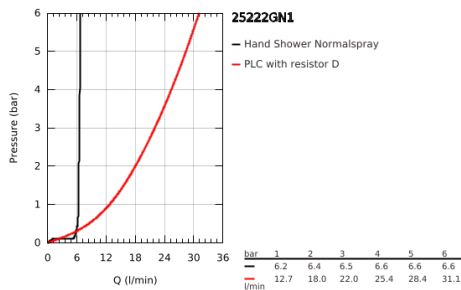

## 25 222 GN1 ALLURE SINGLE-LEVER BATH MIXER 1/2", FLOOR MOUNTED

### PRODUCT DESCRIPTION

- Colour: brushed cool sunrise
- for use with rough-in set 45 984 001
- GROHE SilkMove 35 mm ceramic cartridge
- GROHE LongLife finish
- automatic diverter: bath/shower
- spout with mousseur
- projection 263 mm
- integrated non-return valve in shower outlet
- with shower holder
- hand shower Rainshower Aqua Stick 6.5 l/min
- shower hose 1250 mm
- protected against backflow
- without roughing-in set 45 984 (please order separately)