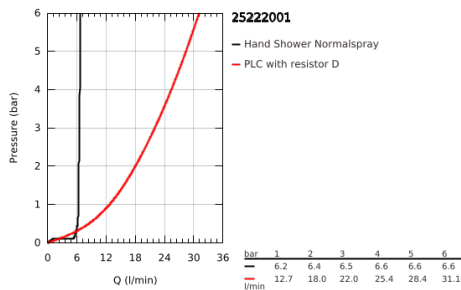

25 222 001 ALLURE SINGLE-LEVER BATH MIXER 1/2", FLOOR MOUNTED

PRODUCT DESCRIPTION

- Colour: chrome
- for use with rough-in set 45 984 001
- GROHE SilkMove 35 mm ceramic cartridge
- GROHE LongLife finish
- automatic diverter: bath/shower
- spout with mousseur
- projection 263 mm
- integrated non-return valve in shower outlet
- with shower holder
- hand shower Rainshower Aqua Stick 6.5 l/min
- shower hose 1250 mm
- protected against backflow
- without roughing-in set 45 984 (please order separately)

25 222 001 ALLURE SINGLE-LEVER BATH MIXER 1/2", FLOOR MOUNTED

SPARE PARTS, May 2018 – now

- 1: Mousseur (Spare part-nr. 13926000)
- 2: Cartridge (Spare part-nr. 46374000)
- 3: Screw coupling (Spare part-nr. 46460000)
- 4: Cap (Spare part-nr. 46116000)
- 5: Diverter knob (Spare part-nr. 64989000)
- 6: Diverter (Spare part-nr. 65655000)
- 7: Non-return valve (Spare part-nr. 08565000)
- 8: Sealing washer $\varnothing 24 \times \varnothing 2$ (Spare part-nr. 0119600M)