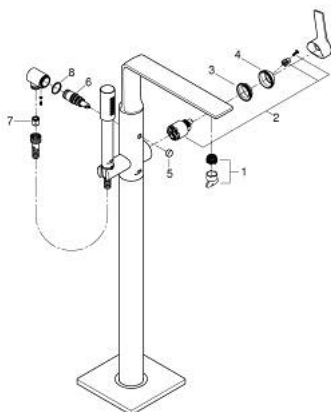

25 222 001 ALLURE SINGLE-LEVER BATH MIXER 1/2", FLOOR MOUNTED

PRODUCT DESCRIPTION

- Colour: chrome
- for use with rough-in set 45 984 001
- GROHE SilkMove 35 mm ceramic cartridge
- GROHE LongLife finish
- automatic diverter: bath/shower
- spout with mousseur
- projection 263 mm
- integrated non-return valve in shower outlet
- with shower holder
- hand shower Rainshower Aqua Stick 6.5 l/min
- shower hose 1250 mm
- protected against backflow
- without roughing-in set 45 984 (please order separately)

25 222 001 ALLURE SINGLE-LEVER BATH MIXER 1/2", FLOOR MOUNTED

SPARE PARTS, May 2018 – now

- 1: Mousseur (Spare part-nr. 13926000)
- 2: Cartridge (Spare part-nr. 46374000)
- 3: Screw coupling (Spare part-nr. 46460000)
- 4: Cap (Spare part-nr. 46116000)
- 5: Diverter knob (Spare part-nr. 64989000)
- 6: Diverter (Spare part-nr. 65655000)
- 7: Non-return valve (Spare part-nr. 08565000)
- 8: Sealing washer $\varnothing 24 \times \varnothing 2$ (Spare part-nr. 0119600M)