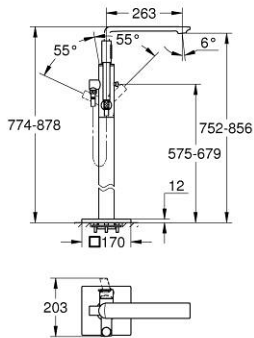

25 222 001 ALLURE SINGLE-LEVER BATH MIXER 1/2", FLOOR MOUNTED

PRODUCT DESCRIPTION

- Colour: chrome
- for use with rough-in set 45 984 001
- GROHE SilkMove 35 mm ceramic cartridge
- GROHE LongLife finish
- automatic diverter: bath/shower
- spout with mousseur
- projection 263 mm
- integrated non-return valve in shower outlet
- with shower holder
- hand shower Rainshower Aqua Stick 6.5 l/min
- shower hose 1250 mm
- protected against backflow
- without roughing-in set 45 984 (please order separately)

25 222 001 ALLURE SINGLE-LEVER BATH MIXER 1/2", FLOOR MOUNTED

SPARE PARTS, May 2018 – now

- 1: Mousseur (Spare part-nr. 13926000)
- 2: Cartridge (Spare part-nr. 46374000)
- 3: Screw coupling (Spare part-nr. 46460000)
- 4: Cap (Spare part-nr. 46116000)
- 5: Diverter knob (Spare part-nr. 64989000)
- 6: Diverter (Spare part-nr. 65655000)
- 7: Non-return valve (Spare part-nr. 08565000)
- 8: Sealing washer $\varnothing 24 \times \varnothing 2$ (Spare part-nr. 0119600M)