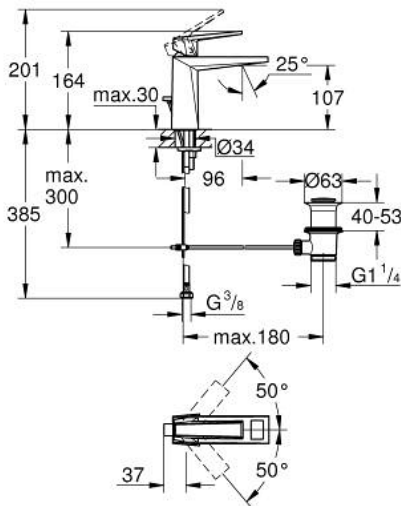

24 398 AL0 **ALLURE BRILLIANT PRIVATE COLLECTION SINGLE-LEVER BASIN MIXER 1/2" M-SIZE**

PRODUCT DESCRIPTION

- Colour: brushed hard graphite
- lever with white Caesarstone inlay
- GROHE SilkMove 28 mm ceramic cartridge
- temperature limiter
- GROHE LongLife finish
- GROHE FastFixation installation system
- GROHE EcoJoy - less water, perfect flow
- maximum flow rate (at 3 bar): 5 l/min
- spout with integrated mousseur
- pop-up waste set 1 1/4"
- flexible connection hoses
- recommended pressure 1.0 - 5.0 bar

24 398 AL0 ALLURE BRILLIANT PRIVATE COLLECTION SINGLE-LEVER BASIN MIXER 1/2" M-SIZE

SPARE PARTS, August 2022 – now

- 1: Lever (Spare part-nr. 101386AL00)
 - 2: Fitting ring (Spare part-nr. 46715000)
 - 3: Cartridge (Spare part-nr. 46580000)
 - 4: Race (Spare part-nr. 46794AL0)
 - 5: Pop-up rod (Spare part-nr. 46787AL0)
 - 6: Shank mounting kit (Spare part-nr. 46249000)
 - 7: Waste set 1 1/4" (Spare part-nr. 28910AL0)
 - 7.1: Plug (Spare part-nr. 07182AL0)
 - 7.2: Eccentric rod (Spare part-nr. 07052000)
 - 8: Mounting wrench (Spare part-nr. 19017000)*
 - 9: Eccentric rod (Spare part-nr. 07341000)*
- * Optional accessories