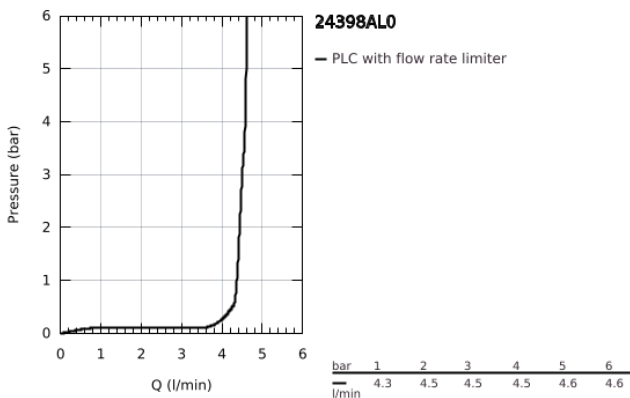

24 398 AL0 **ALLURE BRILLIANT PRIVATE COLLECTION SINGLE-LEVER BASIN MIXER 1/2" M-SIZE**

PRODUCT DESCRIPTION

- Colour: brushed hard graphite
- lever with white Caesarstone inlay
- GROHE SilkMove 28 mm ceramic cartridge
- temperature limiter
- GROHE LongLife finish
- GROHE FastFixation installation system
- GROHE EcoJoy - less water, perfect flow
- maximum flow rate (at 3 bar): 5 l/min
- spout with integrated mousseur
- pop-up waste set 1 1/4"
- flexible connection hoses
- recommended pressure 1.0 - 5.0 bar

24 398 AL0 ALLURE BRILLIANT PRIVATE COLLECTION SINGLE-LEVER BASIN MIXER 1/2" M-SIZE

SPARE PARTS, August 2022 – now

- 1: Lever (Spare part-nr. 101386AL00)
 - 2: Fitting ring (Spare part-nr. 46715000)
 - 3: Cartridge (Spare part-nr. 46580000)
 - 4: Race (Spare part-nr. 46794AL0)
 - 5: Pop-up rod (Spare part-nr. 46787AL0)
 - 6: Shank mounting kit (Spare part-nr. 46249000)
 - 7: Waste set 1 1/4" (Spare part-nr. 28910AL0)
 - 7.1: Plug (Spare part-nr. 07182AL0)
 - 7.2: Eccentric rod (Spare part-nr. 07052000)
 - 8: Mounting wrench (Spare part-nr. 19017000)*
 - 9: Eccentric rod (Spare part-nr. 07341000)*
- * Optional accessories