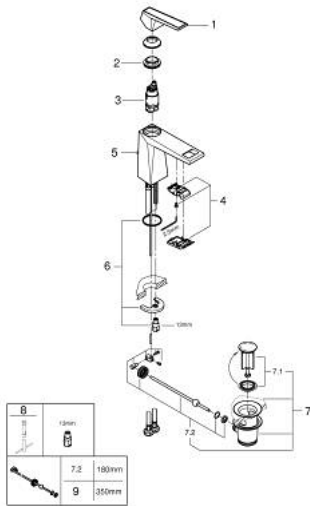

24 398 AL0 **ALLURE BRILLIANT PRIVATE COLLECTION SINGLE-LEVER BASIN MIXER 1/2" M-SIZE**

PRODUCT DESCRIPTION

- Colour: brushed hard graphite
- lever with white Caesarstone inlay
- GROHE SilkMove 28 mm ceramic cartridge
- temperature limiter
- GROHE LongLife finish
- GROHE FastFixation installation system
- GROHE EcoJoy - less water, perfect flow
- maximum flow rate (at 3 bar): 5 l/min
- spout with integrated mousseur
- pop-up waste set 1 1/4"
- flexible connection hoses
- recommended pressure 1.0 - 5.0 bar

24 398 AL0 ALLURE BRILLIANT PRIVATE COLLECTION SINGLE-LEVER BASIN MIXER 1/2" M-SIZE

SPARE PARTS, August 2022 – now

- 1: Lever (Spare part-nr. 101386AL00)
 - 2: Fitting ring (Spare part-nr. 46715000)
 - 3: Cartridge (Spare part-nr. 46580000)
 - 4: Race (Spare part-nr. 46794AL0)
 - 5: Pop-up rod (Spare part-nr. 46787AL0)
 - 6: Shank mounting kit (Spare part-nr. 46249000)
 - 7: Waste set 1 1/4" (Spare part-nr. 28910AL0)
 - 7.1: Plug (Spare part-nr. 07182AL0)
 - 7.2: Eccentric rod (Spare part-nr. 07052000)
 - 8: Mounting wrench (Spare part-nr. 19017000)*
 - 9: Eccentric rod (Spare part-nr. 07341000)*
- * Optional accessories