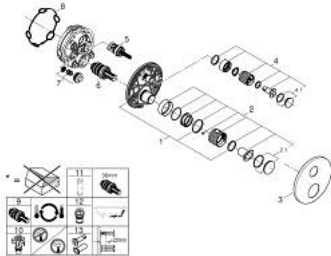

24 396 MS0 ATRIO PRIVATE COLLECTION THERMOSTATIC SHOWER MIXER FOR 2 OUTLETS WITH INTEGRATED SHUT OFF/DIVERTER VALVE WITH KNOB

PRODUCT DESCRIPTION

- Colour: satin steel
- trim set for GROHE Rapido SmartBox (35 604)
- GROHE TurboStat - compact cartridge with wax thermoelement
- GROHE LongLife finish
- GROHE FastFixation escutcheon with covered shaft sealing and covered fixing
- metal escutcheon, retroactively 6° adjustable
- printed head and hand shower symbol
- GROHE SafeStop - safety button at 38°C
- GROHE SafeStop Plus - optional temperature limiter at 43°C or 46°C included
- GROHE AquaDimmer, integrated shut off/diverter valve
- knobs with metal inlay
- can be combined with 48 466 000 or 48 467 000
- outlet B = 27 l/min, outlet C = 30 l/min
- without roughing-in set 35 600/35 604 (please order separately)

24 396 MS0 ATRIO PRIVATE COLLECTION THERMOSTATIC SHOWER MIXER FOR 2 OUTLETS WITH INTEGRATED SHUT OFF/DIVERTER VALVE WITH KNOB

SPARE PARTS, October 2022 – now

- 1: Mounting plate (Spare part-nr. 49080000)
 - 2: Handle (Spare part-nr. 101307MS00)
 - 2.1: Cap (Spare part-nr. 101308MS00)
 - 3: Escutcheon (Spare part-nr. 49246MS0)
 - 4: Handle (Spare part-nr. 101301MS00)
 - 4.1: Cap (Spare part-nr. 101277MS00)
 - 5: Aquadimmer (Spare part-nr. 49084000)
 - 6: Thermostatic compact cartridge 3/4" (Spare part-nr. 49028000)
 - 7: Non-return valve (Spare part-nr. 49085000)
 - 8: Seal (Spare part-nr. 48360000)
 - 9: GROHE TurboStat cartridge 3/4" (Spare part-nr. 49003000)*
 - 10: Service stops (Spare part-nr. 1405300M)*
 - 11: Socket Spanner (Spare part-nr. 49059000)*
 - 12: Backflow protection combination (Spare part-nr. 14055000)*
 - 13: Universal extension set 2-handle thermostats, 25 mm (Spare part-nr. 14058000)*
- * Optional accessories