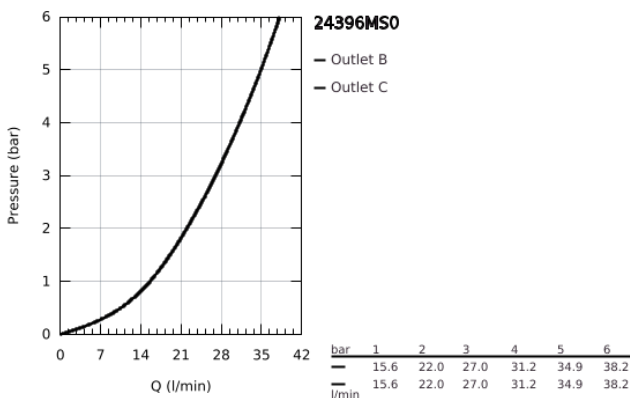

24 396 MS0 ATRIO PRIVATE COLLECTION THERMOSTATIC SHOWER MIXER FOR 2 OUTLETS WITH INTEGRATED SHUT OFF/DIVERTER VALVE WITH KNOB

PRODUCT DESCRIPTION

- Colour: satin steel
- trim set for GROHE Rapido SmartBox (35 604)
- GROHE TurboStat - compact cartridge with wax thermoelement
- GROHE LongLife finish
- GROHE FastFixation escutcheon with covered shaft sealing and covered fixing
- metal escutcheon, retroactively 6° adjustable
- printed head and hand shower symbol
- GROHE SafeStop - safety button at 38°C
- GROHE SafeStop Plus - optional temperature limiter at 43°C or 46°C included
- GROHE AquaDimmer, integrated shut off/diverter valve
- knobs with metal inlay
- can be combined with 48 466 000 or 48 467 000
- outlet B = 27 l/min, outlet C = 30 l/min
- without roughing-in set 35 600/35 604 (please order separately)

24 396 MS0 ATRIO PRIVATE COLLECTION THERMOSTATIC SHOWER MIXER FOR 2 OUTLETS WITH INTEGRATED SHUT OFF/DIVERTER VALVE WITH KNOB

SPARE PARTS, October 2022 – now

- 1: Mounting plate (Spare part-nr. 49080000)
 - 2: Handle (Spare part-nr. 101307MS00)
 - 2.1: Cap (Spare part-nr. 101308MS00)
 - 3: Escutcheon (Spare part-nr. 49246MS0)
 - 4: Handle (Spare part-nr. 101301MS00)
 - 4.1: Cap (Spare part-nr. 101277MS00)
 - 5: Aquadimmer (Spare part-nr. 49084000)
 - 6: Thermostatic compact cartridge 3/4" (Spare part-nr. 49028000)
 - 7: Non-return valve (Spare part-nr. 49085000)
 - 8: Seal (Spare part-nr. 48360000)
 - 9: GROHE TurboStat cartridge 3/4" (Spare part-nr. 49003000)*
 - 10: Service stops (Spare part-nr. 1405300M)*
 - 11: Socket Spanner (Spare part-nr. 49059000)*
 - 12: Backflow protection combination (Spare part-nr. 14055000)*
 - 13: Universal extension set 2-handle thermostats, 25 mm (Spare part-nr. 14058000)*
- * Optional accessories