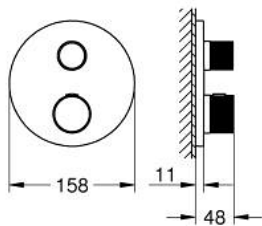

24 396 MS0 ATRIO PRIVATE COLLECTION THERMOSTATIC SHOWER MIXER FOR 2 OUTLETS WITH INTEGRATED SHUT OFF/DIVERTER VALVE WITH KNOB

PRODUCT DESCRIPTION

- Colour: satin steel
- trim set for GROHE Rapido SmartBox (35 604)
- GROHE TurboStat - compact cartridge with wax thermoelement
- GROHE LongLife finish
- GROHE FastFixation escutcheon with covered shaft sealing and covered fixing
- metal escutcheon, retroactively 6° adjustable
- printed head and hand shower symbol
- GROHE SafeStop - safety button at 38°C
- GROHE SafeStop Plus - optional temperature limiter at 43°C or 46°C included
- GROHE AquaDimmer, integrated shut off/diverter valve
- knobs with metal inlay
- can be combined with 48 466 000 or 48 467 000
- outlet B = 27 l/min, outlet C = 30 l/min
- without roughing-in set 35 600/35 604 (please order separately)

24 396 MS0 ATRIO PRIVATE COLLECTION THERMOSTATIC SHOWER MIXER FOR 2 OUTLETS WITH INTEGRATED SHUT OFF/DIVERTER VALVE WITH KNOB

SPARE PARTS, October 2022 – now

- 1: Mounting plate (Spare part-nr. 49080000)
 - 2: Handle (Spare part-nr. 101307MS00)
 - 2.1: Cap (Spare part-nr. 101308MS00)
 - 3: Escutcheon (Spare part-nr. 49246MS0)
 - 4: Handle (Spare part-nr. 101301MS00)
 - 4.1: Cap (Spare part-nr. 101277MS00)
 - 5: Aquadimmer (Spare part-nr. 49084000)
 - 6: Thermostatic compact cartridge 3/4" (Spare part-nr. 49028000)
 - 7: Non-return valve (Spare part-nr. 49085000)
 - 8: Seal (Spare part-nr. 48360000)
 - 9: GROHE TurboStat cartridge 3/4" (Spare part-nr. 49003000)*
 - 10: Service stops (Spare part-nr. 1405300M)*
 - 11: Socket Spanner (Spare part-nr. 49059000)*
 - 12: Backflow protection combination (Spare part-nr. 14055000)*
 - 13: Universal extension set 2-handle thermostats, 25 mm (Spare part-nr. 14058000)*
- * Optional accessories