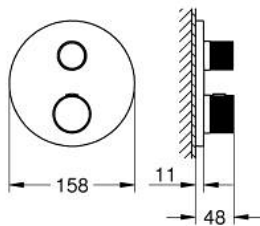

24 396 MG0 ATRIO PRIVATE COLLECTION THERMOSTATIC SHOWER MIXER FOR 2 OUTLETS WITH INTEGRATED SHUT OFF/DIVERTER VALVE WITH KNOB

PRODUCT DESCRIPTION

- Colour: satin graphite
- trim set for GROHE Rapido SmartBox (35 604)
- GROHE TurboStat - compact cartridge with wax thermoelement
- GROHE LongLife finish
- GROHE FastFixation escutcheon with covered shaft sealing and covered fixing
- metal escutcheon, retroactively 6° adjustable
- printed head and hand shower symbol
- GROHE SafeStop - safety button at 38°C
- GROHE SafeStop Plus - optional temperature limiter at 43°C or 46°C included
- GROHE AquaDimmer, integrated shut off/diverter valve
- knobs with metal inlay
- can be combined with 48 466 000 or 48 467 000
- without roughing-in set 35 600/35 604 (please order separately)
- outlet B = 27 l/min, outlet C = 30 l/min

24 396 MG0 ATRIO PRIVATE COLLECTION THERMOSTATIC SHOWER MIXER FOR 2 OUTLETS WITH INTEGRATED SHUT OFF/DIVERTER VALVE WITH KNOB

SPARE PARTS, October 2022 – now

- 1: Mounting plate (Spare part-nr. 49080000)
 - 2: Handle (Spare part-nr. 101307MG00)
 - 2.1: Cap (Spare part-nr. 101308MG00)
 - 3: Escutcheon (Spare part-nr. 49246MG00)
 - 4: Handle (Spare part-nr. 101301MG00)
 - 4.1: Cap (Spare part-nr. 101277MG00)
 - 5: Aquadimmer (Spare part-nr. 49084000)
 - 6: Thermostatic compact cartridge 3/4" (Spare part-nr. 49028000)
 - 7: Non-return valve (Spare part-nr. 49085000)
 - 8: Seal (Spare part-nr. 48360000)
 - 9: GROHE TurboStat cartridge 3/4" (Spare part-nr. 49003000)*
 - 10: Service stops (Spare part-nr. 1405300M)*
 - 11: Socket Spanner (Spare part-nr. 49059000)*
 - 12: Backflow protection combination (Spare part-nr. 14055000)*
 - 13: Universal extension set 2-handle thermostats, 25 mm (Spare part-nr. 14058000)*
- * Optional accessories