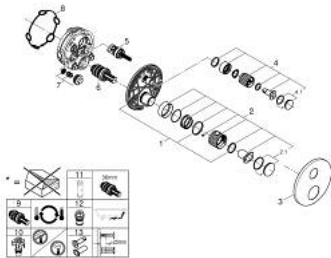

24 396 MG0 ATRIO PRIVATE COLLECTION THERMOSTATIC SHOWER MIXER FOR 2 OUTLETS WITH INTEGRATED SHUT OFF/DIVERTER VALVE WITH KNOB

PRODUCT DESCRIPTION

- Colour: satin graphite
- trim set for GROHE Rapido SmartBox (35 604)
- GROHE TurboStat - compact cartridge with wax thermoelement
- GROHE LongLife finish
- GROHE FastFixation escutcheon with covered shaft sealing and covered fixing
- metal escutcheon, retroactively 6° adjustable
- printed head and hand shower symbol
- GROHE SafeStop - safety button at 38°C
- GROHE SafeStop Plus - optional temperature limiter at 43°C or 46°C included
- GROHE AquaDimmer, integrated shut off/diverter valve
- knobs with metal inlay
- can be combined with 48 466 000 or 48 467 000
- without roughing-in set 35 600/35 604 (please order separately)
- outlet B = 27 l/min, outlet C = 30 l/min

24 396 MG0 ATRIO PRIVATE COLLECTION THERMOSTATIC SHOWER MIXER FOR 2 OUTLETS WITH INTEGRATED SHUT OFF/DIVERTER VALVE WITH KNOB

SPARE PARTS, October 2022 – now

- 1: Mounting plate (Spare part-nr. 49080000)
 - 2: Handle (Spare part-nr. 101307MG00)
 - 2.1: Cap (Spare part-nr. 101308MG00)
 - 3: Escutcheon (Spare part-nr. 49246MG00)
 - 4: Handle (Spare part-nr. 101301MG00)
 - 4.1: Cap (Spare part-nr. 101277MG00)
 - 5: Aquadimmer (Spare part-nr. 49084000)
 - 6: Thermostatic compact cartridge 3/4" (Spare part-nr. 49028000)
 - 7: Non-return valve (Spare part-nr. 49085000)
 - 8: Seal (Spare part-nr. 48360000)
 - 9: GROHE TurboStat cartridge 3/4" (Spare part-nr. 49003000)*
 - 10: Service stops (Spare part-nr. 1405300M)*
 - 11: Socket Spanner (Spare part-nr. 49059000)*
 - 12: Backflow protection combination (Spare part-nr. 14055000)*
 - 13: Universal extension set 2-handle thermostats, 25 mm (Spare part-nr. 14058000)*
- * Optional accessories