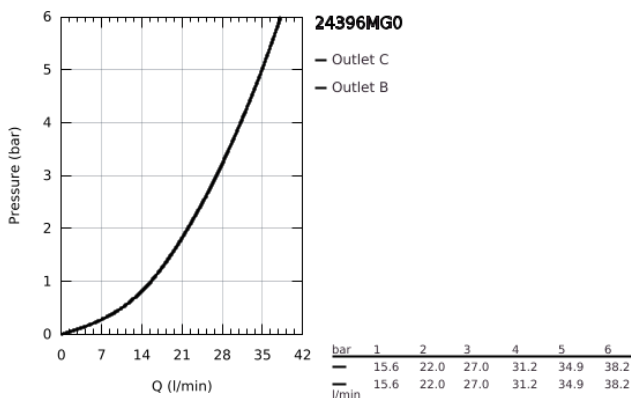

24 396 MG0 ATRIO PRIVATE COLLECTION THERMOSTATIC SHOWER MIXER FOR 2 OUTLETS WITH INTEGRATED SHUT OFF/DIVERTER VALVE WITH KNOB

PRODUCT DESCRIPTION

- Colour: satin graphite
- trim set for GROHE Rapido SmartBox (35 604)
- GROHE TurboStat - compact cartridge with wax thermoelement
- GROHE LongLife finish
- GROHE FastFixation escutcheon with covered shaft sealing and covered fixing
- metal escutcheon, retroactively 6° adjustable
- printed head and hand shower symbol
- GROHE SafeStop - safety button at 38°C
- GROHE SafeStop Plus - optional temperature limiter at 43°C or 46°C included
- GROHE AquaDimmer, integrated shut off/diverter valve
- knobs with metal inlay
- can be combined with 48 466 000 or 48 467 000
- without roughing-in set 35 600/35 604 (please order separately)
- outlet B = 27 l/min, outlet C = 30 l/min

24 396 MG0 ATRIO PRIVATE COLLECTION THERMOSTATIC SHOWER MIXER FOR 2 OUTLETS WITH INTEGRATED SHUT OFF/DIVERTER VALVE WITH KNOB

SPARE PARTS, October 2022 – now

- 1: Mounting plate (Spare part-nr. 49080000)
 - 2: Handle (Spare part-nr. 101307MG00)
 - 2.1: Cap (Spare part-nr. 101308MG00)
 - 3: Escutcheon (Spare part-nr. 49246MG00)
 - 4: Handle (Spare part-nr. 101301MG00)
 - 4.1: Cap (Spare part-nr. 101277MG00)
 - 5: Aquadimmer (Spare part-nr. 49084000)
 - 6: Thermostatic compact cartridge 3/4" (Spare part-nr. 49028000)
 - 7: Non-return valve (Spare part-nr. 49085000)
 - 8: Seal (Spare part-nr. 48360000)
 - 9: GROHE TurboStat cartridge 3/4" (Spare part-nr. 49003000)*
 - 10: Service stops (Spare part-nr. 1405300M)*
 - 11: Socket Spanner (Spare part-nr. 49059000)*
 - 12: Backflow protection combination (Spare part-nr. 14055000)*
 - 13: Universal extension set 2-handle thermostats, 25 mm (Spare part-nr. 14058000)*
- * Optional accessories