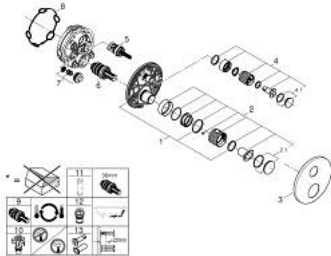

24 396 GL0 ATRIO PRIVATE COLLECTION THERMOSTATIC SHOWER MIXER FOR 2 OUTLETS WITH INTEGRATED SHUT OFF/DIVERTER VALVE WITH KNOB

PRODUCT DESCRIPTION

- Colour: cool sunrise
- trim set for GROHE Rapido SmartBox (35 604)
- GROHE TurboStat - compact cartridge with wax thermoelement
- GROHE LongLife finish
- GROHE FastFixation escutcheon with covered shaft sealing and covered fixing
- metal escutcheon, retroactively 6° adjustable
- printed head and hand shower symbol
- GROHE SafeStop - safety button at 38°C
- GROHE SafeStop Plus - optional temperature limiter at 43°C or 46°C included
- GROHE AquaDimmer, integrated shut off/diverter valve
- knobs with metal inlay
- can be combined with 48 466 000 or 48 467 000
- without roughing-in set 35 600/35 604 (please order separately)

- outlet B = 27 l/min, outlet C = 30 l/min

24 396 GL0 ATRIO PRIVATE COLLECTION THERMOSTATIC SHOWER MIXER FOR 2 OUTLETS WITH INTEGRATED SHUT OFF/DIVERTER VALVE WITH KNOB

SPARE PARTS, May 2022 – now

- 1: Mounting plate (Spare part-nr. 49080000)
- 2: Handle (Spare part-nr. 101307GL00)
- 2.1: Cap (Spare part-nr. 101308GL00)
- 3: Escutcheon (Spare part-nr. 49246GL0)
- 4: Handle (Spare part-nr. 101301GL00)
- 4.1: Cap (Spare part-nr. 101277GL00)
- 5: Aquadimmer (Spare part-nr. 49084000)
- 6: Thermostatic compact cartridge 3/4" (Spare part-nr. 49028000)
- 7: Non-return valve (Spare part-nr. 49085000)
- 8: Seal (Spare part-nr. 48360000)
- 9: GROHE TurboStat cartridge 3/4" (Spare part-nr. 49003000)*
- 10: Service stops (Spare part-nr. 1405300M)*
- 11: Socket Spanner (Spare part-nr. 49059000)*
- 12: Backflow protection combination (Spare part-nr. 14055000)*
- 13: Universal extension set 2-handle thermostats, 25 mm (Spare part-nr. 14058000)*