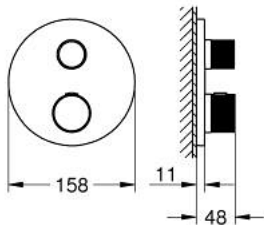

24 396 GL0 ATRIO PRIVATE COLLECTION THERMOSTATIC SHOWER MIXER FOR 2 OUTLETS WITH INTEGRATED SHUT OFF/DIVERTER VALVE WITH KNOB

PRODUCT DESCRIPTION

- Colour: cool sunrise
- trim set for GROHE Rapido SmartBox (35 604)
- GROHE TurboStat - compact cartridge with wax thermoelement
- GROHE LongLife finish
- GROHE FastFixation escutcheon with covered shaft sealing and covered fixing
- metal escutcheon, retroactively 6° adjustable
- printed head and hand shower symbol
- GROHE SafeStop - safety button at 38°C
- GROHE SafeStop Plus - optional temperature limiter at 43°C or 46°C included
- GROHE AquaDimmer, integrated shut off/diverter valve
- knobs with metal inlay
- can be combined with 48 466 000 or 48 467 000
- without roughing-in set 35 600/35 604 (please order separately)

- outlet B = 27 l/min, outlet C = 30 l/min

24 396 GL0 ATRIO PRIVATE COLLECTION THERMOSTATIC SHOWER MIXER FOR 2 OUTLETS WITH INTEGRATED SHUT OFF/DIVERTER VALVE WITH KNOB

SPARE PARTS, May 2022 – now

- 1: Mounting plate (Spare part-nr. 49080000)
- 2: Handle (Spare part-nr. 101307GL00)
- 2.1: Cap (Spare part-nr. 101308GL00)
- 3: Escutcheon (Spare part-nr. 49246GL0)
- 4: Handle (Spare part-nr. 101301GL00)
- 4.1: Cap (Spare part-nr. 101277GL00)
- 5: Aquadimmer (Spare part-nr. 49084000)
- 6: Thermostatic compact cartridge 3/4" (Spare part-nr. 49028000)
- 7: Non-return valve (Spare part-nr. 49085000)
- 8: Seal (Spare part-nr. 48360000)
- 9: GROHE TurboStat cartridge 3/4" (Spare part-nr. 49003000)*
- 10: Service stops (Spare part-nr. 1405300M)*
- 11: Socket Spanner (Spare part-nr. 49059000)*
- 12: Backflow protection combination (Spare part-nr. 14055000)*
- 13: Universal extension set 2-handle thermostats, 25 mm (Spare part-nr. 14058000)*