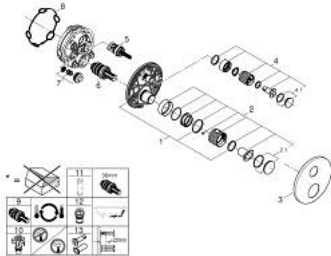

24 396 DC0 ATRIO PRIVATE COLLECTION THERMOSTATIC SHOWER MIXER FOR 2 OUTLETS WITH INTEGRATED SHUT OFF/DIVERTER VALVE WITH KNOB

PRODUCT DESCRIPTION

- Colour: supersteel
- trim set for GROHE Rapido SmartBox (35 604)
- GROHE TurboStat - compact cartridge with wax thermoelement
- GROHE LongLife finish
- GROHE FastFixation escutcheon with covered shaft sealing and covered fixing
- metal escutcheon, retroactively 6° adjustable
- printed head and hand shower symbol
- GROHE SafeStop - safety button at 38°C
- GROHE SafeStop Plus - optional temperature limiter at 43°C or 46°C included
- GROHE AquaDimmer, integrated shut off/diverter valve
- knobs with metal inlay
- can be combined with 48 466 000 or 48 467 000
- without roughing-in set 35 600/35 604 (please order separately)

- outlet B = 27 l/min, outlet C = 30 l/min

24 396 DC0 ATRIO PRIVATE COLLECTION THERMOSTATIC SHOWER MIXER FOR 2 OUTLETS WITH INTEGRATED SHUT OFF/DIVERTER VALVE WITH KNOB

SPARE PARTS, May 2022 – now

- 1: Mounting plate (Spare part-nr. 49080000)
 - 2: Handle (Spare part-nr. 101307DC00)
 - 2.1: Cap (Spare part-nr. 101308DC00)
 - 3: Escutcheon (Spare part-nr. 49246DC0)
 - 4: Handle (Spare part-nr. 101301DC00)
 - 4.1: Cap (Spare part-nr. 101277DC00)
 - 5: Aquadimmer (Spare part-nr. 49084000)
 - 6: Thermostatic compact cartridge 3/4" (Spare part-nr. 49028000)
 - 7: Non-return valve (Spare part-nr. 49085000)
 - 8: Seal (Spare part-nr. 48360000)
 - 9: GROHE TurboStat cartridge 3/4" (Spare part-nr. 49003000)*
 - 10: Service stops (Spare part-nr. 1405300M)*
 - 11: Socket Spanner (Spare part-nr. 49059000)*
 - 12: Backflow protection combination (Spare part-nr. 14055000)*
 - 13: Universal extension set 2-handle thermostats, 25 mm (Spare part-nr. 14058000)*
- * Optional accessories