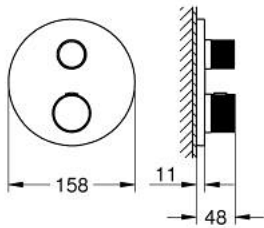

24 396 DC0 ATRIO PRIVATE COLLECTION THERMOSTATIC SHOWER MIXER FOR 2 OUTLETS WITH INTEGRATED SHUT OFF/DIVERTER VALVE WITH KNOB

PRODUCT DESCRIPTION

- Colour: supersteel
- trim set for GROHE Rapido SmartBox (35 604)
- GROHE TurboStat - compact cartridge with wax thermoelement
- GROHE LongLife finish
- GROHE FastFixation escutcheon with covered shaft sealing and covered fixing
- metal escutcheon, retroactively 6° adjustable
- printed head and hand shower symbol
- GROHE SafeStop - safety button at 38°C
- GROHE SafeStop Plus - optional temperature limiter at 43°C or 46°C included
- GROHE AquaDimmer, integrated shut off/diverter valve
- knobs with metal inlay
- can be combined with 48 466 000 or 48 467 000
- without roughing-in set 35 600/35 604 (please order separately)

- outlet B = 27 l/min, outlet C = 30 l/min

24 396 DC0 ATRIO PRIVATE COLLECTION THERMOSTATIC SHOWER MIXER FOR 2 OUTLETS WITH INTEGRATED SHUT OFF/DIVERTER VALVE WITH KNOB

SPARE PARTS, May 2022 – now

- 1: Mounting plate (Spare part-nr. 49080000)
 - 2: Handle (Spare part-nr. 101307DC00)
 - 2.1: Cap (Spare part-nr. 101308DC00)
 - 3: Escutcheon (Spare part-nr. 49246DC0)
 - 4: Handle (Spare part-nr. 101301DC00)
 - 4.1: Cap (Spare part-nr. 101277DC00)
 - 5: Aquadimmer (Spare part-nr. 49084000)
 - 6: Thermostatic compact cartridge 3/4" (Spare part-nr. 49028000)
 - 7: Non-return valve (Spare part-nr. 49085000)
 - 8: Seal (Spare part-nr. 48360000)
 - 9: GROHE TurboStat cartridge 3/4" (Spare part-nr. 49003000)*
 - 10: Service stops (Spare part-nr. 1405300M)*
 - 11: Socket Spanner (Spare part-nr. 49059000)*
 - 12: Backflow protection combination (Spare part-nr. 14055000)*
 - 13: Universal extension set 2-handle thermostats, 25 mm (Spare part-nr. 14058000)*
- * Optional accessories