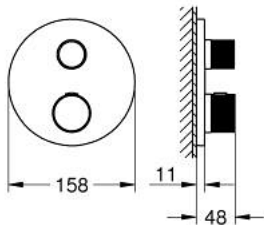

24 396 DA0 ATRIO PRIVATE COLLECTION THERMOSTATIC SHOWER MIXER FOR 2 OUTLETS WITH INTEGRATED SHUT OFF/DIVERTER VALVE WITH KNOB

PRODUCT DESCRIPTION

- Colour: warm sunset
- trim set for GROHE Rapido SmartBox (35 604)
- GROHE TurboStat - compact cartridge with wax thermoelement
- GROHE LongLife finish
- GROHE FastFixation escutcheon with covered shaft sealing and covered fixing
- metal escutcheon, retroactively 6° adjustable
- printed head and hand shower symbol
- GROHE SafeStop - safety button at 38°C
- GROHE SafeStop Plus - optional temperature limiter at 43°C or 46°C included
- GROHE AquaDimmer, integrated shut off/diverter valve
- knobs with metal inlay
- can be combined with 48 466 000 or 48 467 000
- without roughing-in set 35 600/35 604 (please order separately)

- outlet B = 27 l/min, outlet C = 30 l/min

24 396 DA0 ATRIO PRIVATE COLLECTION THERMOSTATIC SHOWER MIXER FOR 2 OUTLETS WITH INTEGRATED SHUT OFF/DIVERTER VALVE WITH KNOB

SPARE PARTS, May 2022 – now

- 1: Mounting plate (Spare part-nr. 49080000)
 - 2: Handle (Spare part-nr. 101307DA00)
 - 2.1: Cap (Spare part-nr. 101308DA00)
 - 3: Escutcheon (Spare part-nr. 49246DA0)
 - 4: Handle (Spare part-nr. 101301DA00)
 - 4.1: Cap (Spare part-nr. 101277DA00)
 - 5: Aquadimmer (Spare part-nr. 49084000)
 - 6: Thermostatic compact cartridge 3/4" (Spare part-nr. 49028000)
 - 7: Non-return valve (Spare part-nr. 49085000)
 - 8: Seal (Spare part-nr. 48360000)
 - 9: GROHE TurboStat cartridge 3/4" (Spare part-nr. 49003000)*
 - 10: Service stops (Spare part-nr. 1405300M)*
 - 11: Socket Spanner (Spare part-nr. 49059000)*
 - 12: Backflow protection combination (Spare part-nr. 14055000)*
 - 13: Universal extension set 2-handle thermostats, 25 mm (Spare part-nr. 14058000)*
- * Optional accessories