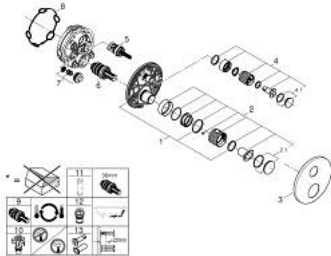

24 396 DA0 ATRIO PRIVATE COLLECTION THERMOSTATIC SHOWER MIXER FOR 2 OUTLETS WITH INTEGRATED SHUT OFF/DIVERTER VALVE WITH KNOB

PRODUCT DESCRIPTION

- Colour: warm sunset
- trim set for GROHE Rapido SmartBox (35 604)
- GROHE TurboStat - compact cartridge with wax thermoelement
- GROHE LongLife finish
- GROHE FastFixation escutcheon with covered shaft sealing and covered fixing
- metal escutcheon, retroactively 6° adjustable
- printed head and hand shower symbol
- GROHE SafeStop - safety button at 38°C
- GROHE SafeStop Plus - optional temperature limiter at 43°C or 46°C included
- GROHE AquaDimmer, integrated shut off/diverter valve
- knobs with metal inlay
- can be combined with 48 466 000 or 48 467 000
- without roughing-in set 35 600/35 604 (please order separately)

- outlet B = 27 l/min, outlet C = 30 l/min

24 396 DA0 ATRIO PRIVATE COLLECTION THERMOSTATIC SHOWER MIXER FOR 2 OUTLETS WITH INTEGRATED SHUT OFF/DIVERTER VALVE WITH KNOB

SPARE PARTS, May 2022 – now

- 1: Mounting plate (Spare part-nr. 49080000)
 - 2: Handle (Spare part-nr. 101307DA00)
 - 2.1: Cap (Spare part-nr. 101308DA00)
 - 3: Escutcheon (Spare part-nr. 49246DA0)
 - 4: Handle (Spare part-nr. 101301DA00)
 - 4.1: Cap (Spare part-nr. 101277DA00)
 - 5: Aquadimmer (Spare part-nr. 49084000)
 - 6: Thermostatic compact cartridge 3/4" (Spare part-nr. 49028000)
 - 7: Non-return valve (Spare part-nr. 49085000)
 - 8: Seal (Spare part-nr. 48360000)
 - 9: GROHE TurboStat cartridge 3/4" (Spare part-nr. 49003000)*
 - 10: Service stops (Spare part-nr. 1405300M)*
 - 11: Socket Spanner (Spare part-nr. 49059000)*
 - 12: Backflow protection combination (Spare part-nr. 14055000)*
 - 13: Universal extension set 2-handle thermostats, 25 mm (Spare part-nr. 14058000)*
- * Optional accessories