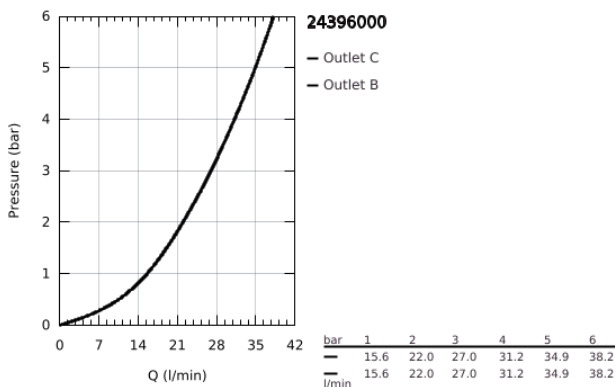

24 396 000 ATRIO PRIVATE COLLECTION THERMOSTATIC SHOWER MIXER FOR 2 OUTLETS WITH INTEGRATED SHUT OFF/DIVERTER VALVE WITH KNOB

PRODUCT DESCRIPTION

- Colour: chrome
- trim set for GROHE Rapido SmartBox (35 604)
- GROHE TurboStat - compact cartridge with wax thermoelement
- GROHE LongLife finish
- GROHE FastFixation escutcheon with covered shaft sealing and covered fixing
- metal escutcheon, retroactively 6° adjustable
- printed head and hand shower symbol
- GROHE SafeStop - safety button at 38°C
- GROHE SafeStop Plus - optional temperature limiter at 43°C or 46°C included
- GROHE AquaDimmer, integrated shut off/diverter valve
- knobs with metal inlay
- can be combined with 48 466 000 or 48 467 000
- without roughing-in set 35 600/35 604 (please order separately)
- outlet B = 27 l/min, outlet C = 30 l/min