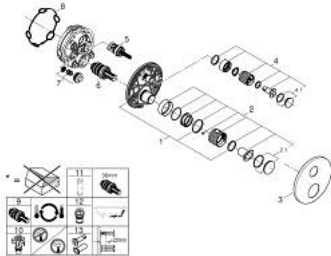

24 396 000 ATRIO PRIVATE COLLECTION THERMOSTATIC SHOWER MIXER FOR 2 OUTLETS WITH INTEGRATED SHUT OFF/DIVERTER VALVE WITH KNOB

PRODUCT DESCRIPTION

- Colour: chrome
- trim set for GROHE Rapido SmartBox (35 604)
- GROHE TurboStat - compact cartridge with wax thermoelement
- GROHE LongLife finish
- GROHE FastFixation escutcheon with covered shaft sealing and covered fixing
- metal escutcheon, retroactively 6° adjustable
- printed head and hand shower symbol
- GROHE SafeStop - safety button at 38°C
- GROHE SafeStop Plus - optional temperature limiter at 43°C or 46°C included
- GROHE AquaDimmer, integrated shut off/diverter valve
- knobs with metal inlay
- can be combined with 48 466 000 or 48 467 000
- without roughing-in set 35 600/35 604 (please order separately)
- outlet B = 27 l/min, outlet C = 30 l/min

24 396 000 ATRIO PRIVATE COLLECTION THERMOSTATIC SHOWER MIXER FOR 2 OUTLETS WITH INTEGRATED SHUT OFF/DIVERTER VALVE WITH KNOB

SPARE PARTS, May 2022 – now

- 1: Mounting plate (Spare part-nr. 49080000)
 - 2: Handle (Spare part-nr. 1013070000)
 - 2.1: Cap (Spare part-nr. 1013080000)
 - 3: Escutcheon (Spare part-nr. 49246000)
 - 4: Handle (Spare part-nr. 1013010000)
 - 4.1: Cap (Spare part-nr. 1012770000)
 - 5: Aquadimmer (Spare part-nr. 49084000)
 - 6: Thermostatic compact cartridge 3/4" (Spare part-nr. 49028000)
 - 7: Non-return valve (Spare part-nr. 49085000)
 - 8: Seal (Spare part-nr. 48360000)
 - 9: GROHE TurboStat cartridge 3/4" (Spare part-nr. 49003000)*
 - 10: Service stops (Spare part-nr. 1405300M)*
 - 11: Socket Spanner (Spare part-nr. 49059000)*
 - 12: Backflow protection combination (Spare part-nr. 14055000)*
 - 13: Universal extension set 2-handle thermostats, 25 mm (Spare part-nr. 14058000)*
- * Optional accessories