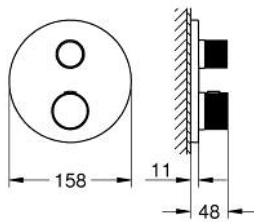

24 396 000 ATRIO PRIVATE COLLECTION THERMOSTATIC SHOWER MIXER FOR 2 OUTLETS WITH INTEGRATED SHUT OFF/DIVERTER VALVE WITH KNOB

PRODUCT DESCRIPTION

- Colour: chrome
- trim set for GROHE Rapido SmartBox (35 604)
- GROHE TurboStat - compact cartridge with wax thermoelement
- GROHE LongLife finish
- GROHE FastFixation escutcheon with covered shaft sealing and covered fixing
- metal escutcheon, retroactively 6° adjustable
- printed head and hand shower symbol
- GROHE SafeStop - safety button at 38°C
- GROHE SafeStop Plus - optional temperature limiter at 43°C or 46°C included
- GROHE AquaDimmer, integrated shut off/diverter valve
- knobs with metal inlay
- can be combined with 48 466 000 or 48 467 000
- without roughing-in set 35 600/35 604 (please order separately)
- outlet B = 27 l/min, outlet C = 30 l/min

24 396 000 ATRIO PRIVATE COLLECTION THERMOSTATIC SHOWER MIXER FOR 2 OUTLETS WITH INTEGRATED SHUT OFF/DIVERTER VALVE WITH KNOB

SPARE PARTS, May 2022 – now

- 1: Mounting plate (Spare part-nr. 49080000)
 - 2: Handle (Spare part-nr. 1013070000)
 - 2.1: Cap (Spare part-nr. 1013080000)
 - 3: Escutcheon (Spare part-nr. 49246000)
 - 4: Handle (Spare part-nr. 1013010000)
 - 4.1: Cap (Spare part-nr. 1012770000)
 - 5: Aquadimmer (Spare part-nr. 49084000)
 - 6: Thermostatic compact cartridge 3/4" (Spare part-nr. 49028000)
 - 7: Non-return valve (Spare part-nr. 49085000)
 - 8: Seal (Spare part-nr. 48360000)
 - 9: GROHE TurboStat cartridge 3/4" (Spare part-nr. 49003000)*
 - 10: Service stops (Spare part-nr. 1405300M)*
 - 11: Socket Spanner (Spare part-nr. 49059000)*
 - 12: Backflow protection combination (Spare part-nr. 14055000)*
 - 13: Universal extension set 2-handle thermostats, 25 mm (Spare part-nr. 14058000)*
- * Optional accessories