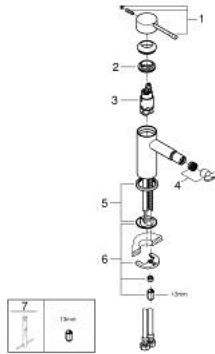

24 395 KF1 **ESSENCE SINGLE-LEVER BIDET MIXER 1/2"**
S-SIZE

PRODUCT DESCRIPTION

- Colour: phantom black
- GROHE SilkMove 28 mm ceramic cartridge
- with temperature limiter
- GROHE EcoJoy - less water, perfect flow
- maximum flow rate (at 3 bar): 5 l/min
- GROHE FastFixation Plus installation system
- ball-joint mousseur
- smooth body
- flexible connection hoses

24 395 KF1 **ESSENCE SINGLE-LEVER BIDET MIXER 1/2"**
S-SIZE

SPARE PARTS, March 2022 – now

- 1: Lever (Spare part-nr. 46917KF0)
- 2: Fitting ring (Spare part-nr. 46715000)
- 3: Cartridge (Spare part-nr. 46580000)
- 4: Mousseur (Spare part-nr. 13998000)
- 5: Escutcheon (Spare part-nr. 48603KF0)
- 6: Shank mounting kit (Spare part-nr. 46645000)
- 7: Mounting wrench (Spare part-nr. 19017000)*