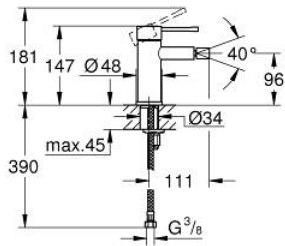

24 395 KF1 **ESSENCE SINGLE-LEVER BIDET MIXER 1/2"**
S-SIZE

PRODUCT DESCRIPTION

- Colour: phantom black
- GROHE SilkMove 28 mm ceramic cartridge
- with temperature limiter
- GROHE EcoJoy - less water, perfect flow
- maximum flow rate (at 3 bar): 5 l/min
- GROHE FastFixation Plus installation system
- ball-joint mousseur
- smooth body
- flexible connection hoses

24 395 KF1 **ESSENCE SINGLE-LEVER BIDET MIXER 1/2"**
S-SIZE

SPARE PARTS, March 2022 – now

- 1: Lever (Spare part-nr. 46917KF0)
- 2: Fitting ring (Spare part-nr. 46715000)
- 3: Cartridge (Spare part-nr. 46580000)
- 4: Mousseur (Spare part-nr. 13998000)
- 5: Escutcheon (Spare part-nr. 48603KF0)
- 6: Shank mounting kit (Spare part-nr. 46645000)
- 7: Mounting wrench (Spare part-nr. 19017000)*