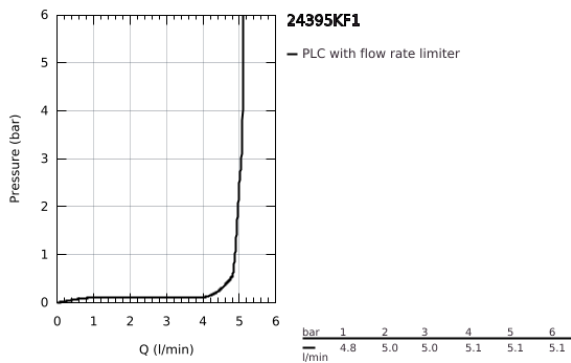

24 395 KF1 **ESSENCE SINGLE-LEVER BIDET MIXER 1/2"**
S-SIZE

PRODUCT DESCRIPTION

- Colour: phantom black
- GROHE SilkMove 28 mm ceramic cartridge
- with temperature limiter
- GROHE EcoJoy - less water, perfect flow
- maximum flow rate (at 3 bar): 5 l/min
- GROHE FastFixation Plus installation system
- ball-joint mousseur
- smooth body
- flexible connection hoses

24 395 KF1 **ESSENCE SINGLE-LEVER BIDET MIXER 1/2"**
S-SIZE

SPARE PARTS, March 2022 – now

- 1: Lever (Spare part-nr. 46917KF0)
- 2: Fitting ring (Spare part-nr. 46715000)
- 3: Cartridge (Spare part-nr. 46580000)
- 4: Mousseur (Spare part-nr. 13998000)
- 5: Escutcheon (Spare part-nr. 48603KF0)
- 6: Shank mounting kit (Spare part-nr. 46645000)
- 7: Mounting wrench (Spare part-nr. 19017000)*